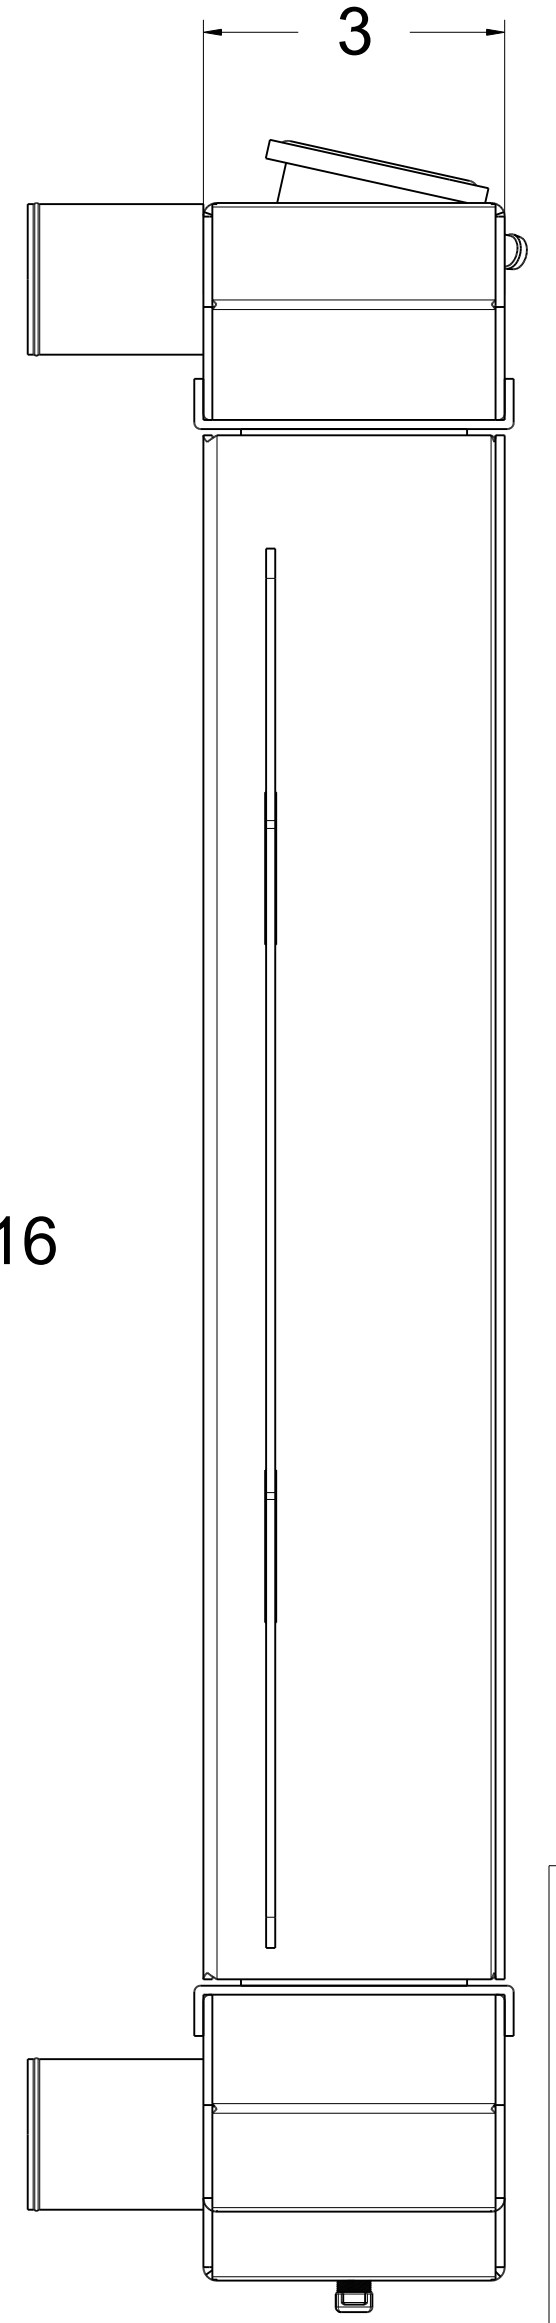

SKU #	Transmission	Core Size
1-43002-100	Manual	Standard (2 Rows Of 1" Tubes)
1-43002-200	Manual	Upgraded (2 Rows Of 1.25" Tubes)

 Custom Aluminum Radiators
www.wizardcooling.com

Contact Us:
716-655-6760

Part Number
1-43002-Radiator