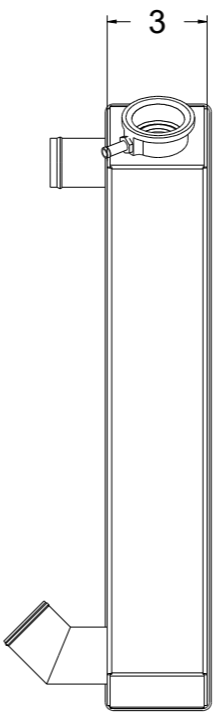

8 7 6 5 4 3 2 1

D

D

SKU #	Transmission	Core Size
1-366-100	Manual	Standard (2 Rows Of 1" Tubes)
1-366-200	Manual	Upgraded (2 Rows Of 1.25" Tubes)

C

C

B

B