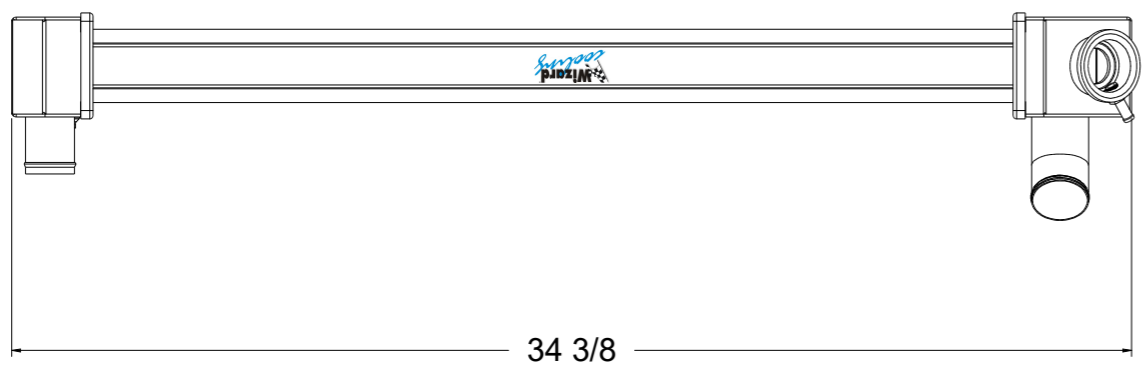

8 7 6 5 4 3 2 1

D

D

SKU #	Transmission	Core Size
1-366-100	Manual	Standard (2 Rows Of 1" Tubes)
1-366-200	Manual	Upgraded (2 Rows Of 1.25" Tubes)

C

C

B

B