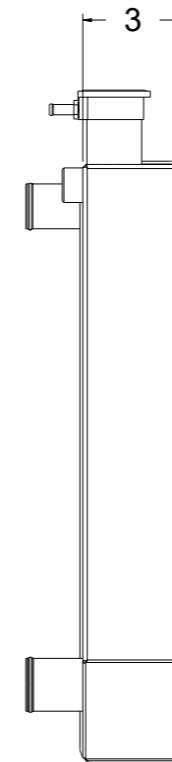

8 7 6 5 4 3 2 1

D

SKU #	Transmission	Core Size
1-622-100	Manual	Standard (2 Rows Of 1" Tubes)
1-622-200	Manual	Upgraded (2 Rows Of 1.25" Tubes)

C

B

A

www.wizardcooling.com

Contact Us:
716-655-6760

Part Number
1-622-Radiator

8 7 6 5 4 3 2 1