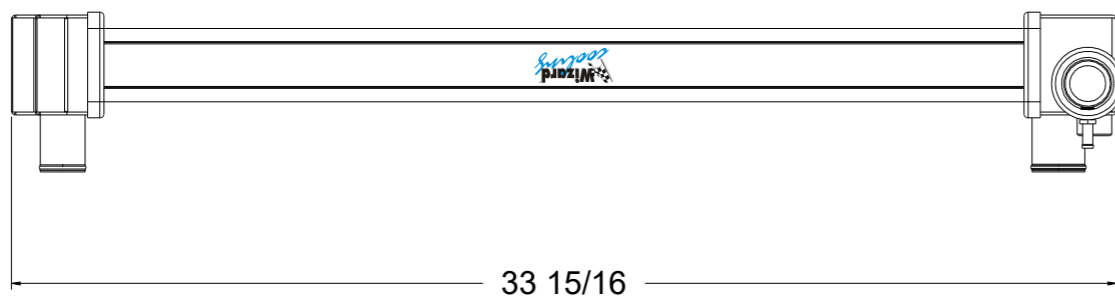

8 7 6 5 4 3 2 1

D

SKU #	Transmission	Core Size
1-622-100	Manual	Standard (2 Rows Of 1" Tubes)
1-622-200	Manual	Upgraded (2 Rows Of 1.25" Tubes)

C

B

A

www.wizardcooling.com

Contact Us:
716-655-6760