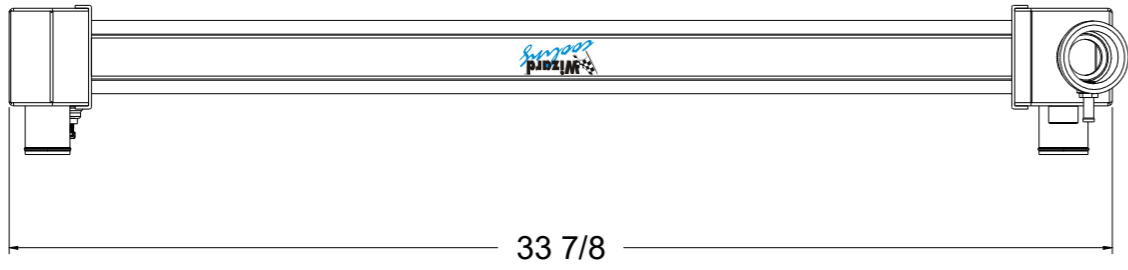

8 7 6 5 4 3 2 1

D

SKU #	Transmission	Core Size
1-716-100	Manual	Standard (2 Rows Of 1" Tubes)
1-716-200	Manual	Upgraded (2 Rows Of 1.25" Tubes)

C

B

A

Contact Us:
716-655-6760

Part Number
1-716-Radiator