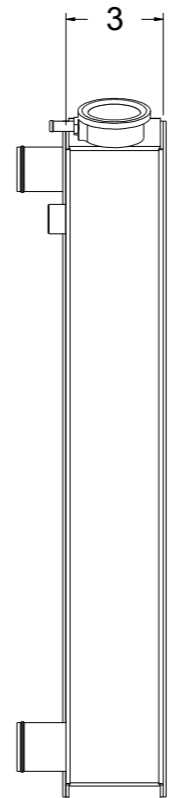

8 7 6 5 4 3 2 1

D

SKU #	Transmission	Core Size
1-716-100	Manual	Standard (2 Rows Of 1" Tubes)
1-716-200	Manual	Upgraded (2 Rows Of 1.25" Tubes)

C

B

A

Contact Us:
716-655-6760

Part Number
1-716-Radiator