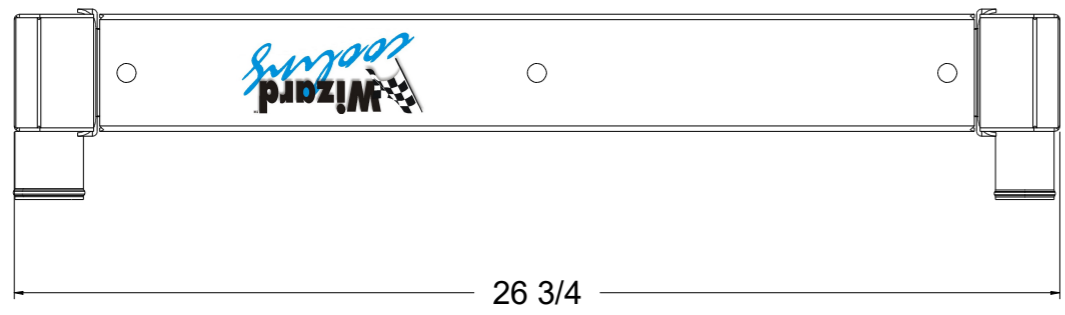

8 7 6 5 4 3 2 1

D

SKU #	Transmission	Core Size
1-1630-100	Manual	Standard (2 Rows Of 1" Tubes)
1-1630-200	Manual	Upgraded (2 Rows Of 1.25" Tubes)

C

B

A

Contact Us:
716-655-6760

Part Number
1-1630-Radiator