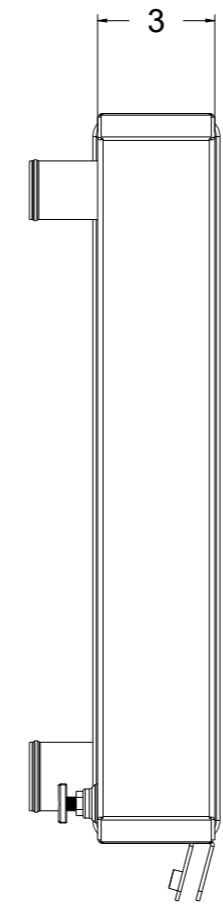

8 7 6 5 4 3 2 1

D

SKU #	Transmission	Core Size
1-1630-100	Manual	Standard (2 Rows Of 1" Tubes)
1-1630-200	Manual	Upgraded (2 Rows Of 1.25" Tubes)

C

B

A

Contact Us:
716-655-6760

Part Number
1-1630-Radiator

8 7 6 5 4 3 2 1