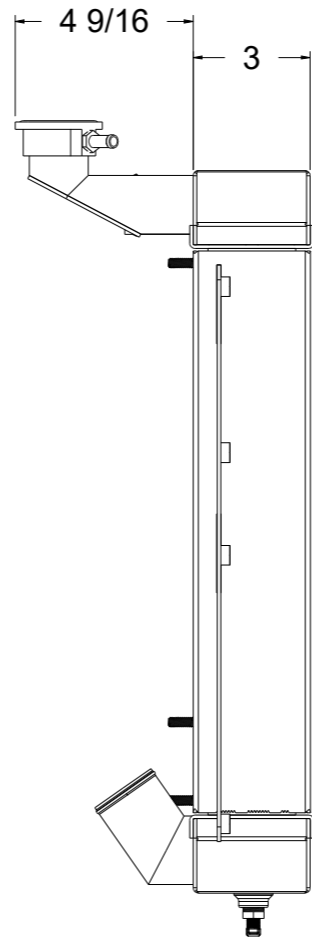

8 7 6 5 4 3 2 1

D

SKU #	Transmission	Core Size
1-1653-100	Manual	Standard (2 Rows Of 1" Tubes)
1-1653-200	Manual	Upgraded (2 Rows Of 1.25" Tubes)

D

C

C

B

B