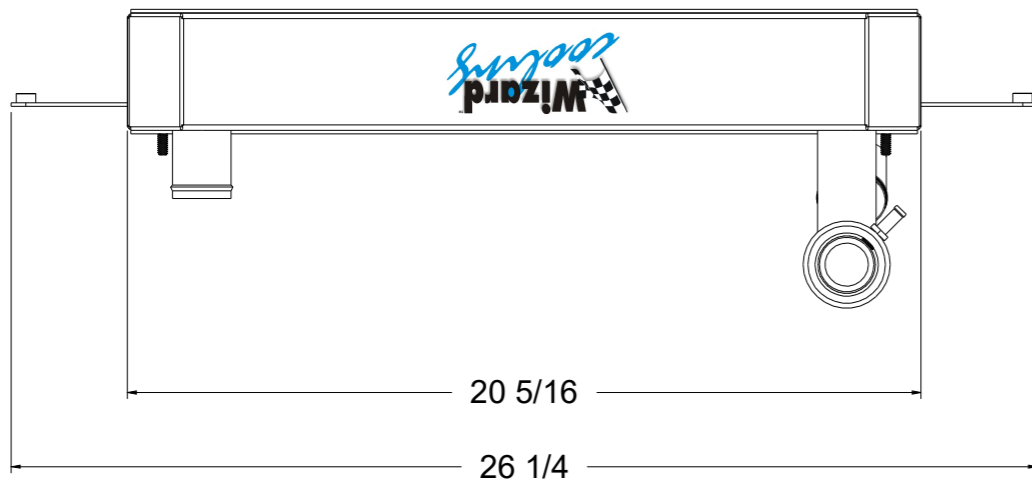

8 7 6 5 4 3 2 1

D

SKU #	Transmission	Core Size
1-1653-100	Manual	Standard (2 Rows Of 1" Tubes)
1-1653-200	Manual	Upgraded (2 Rows Of 1.25" Tubes)

D

C

C

B

B