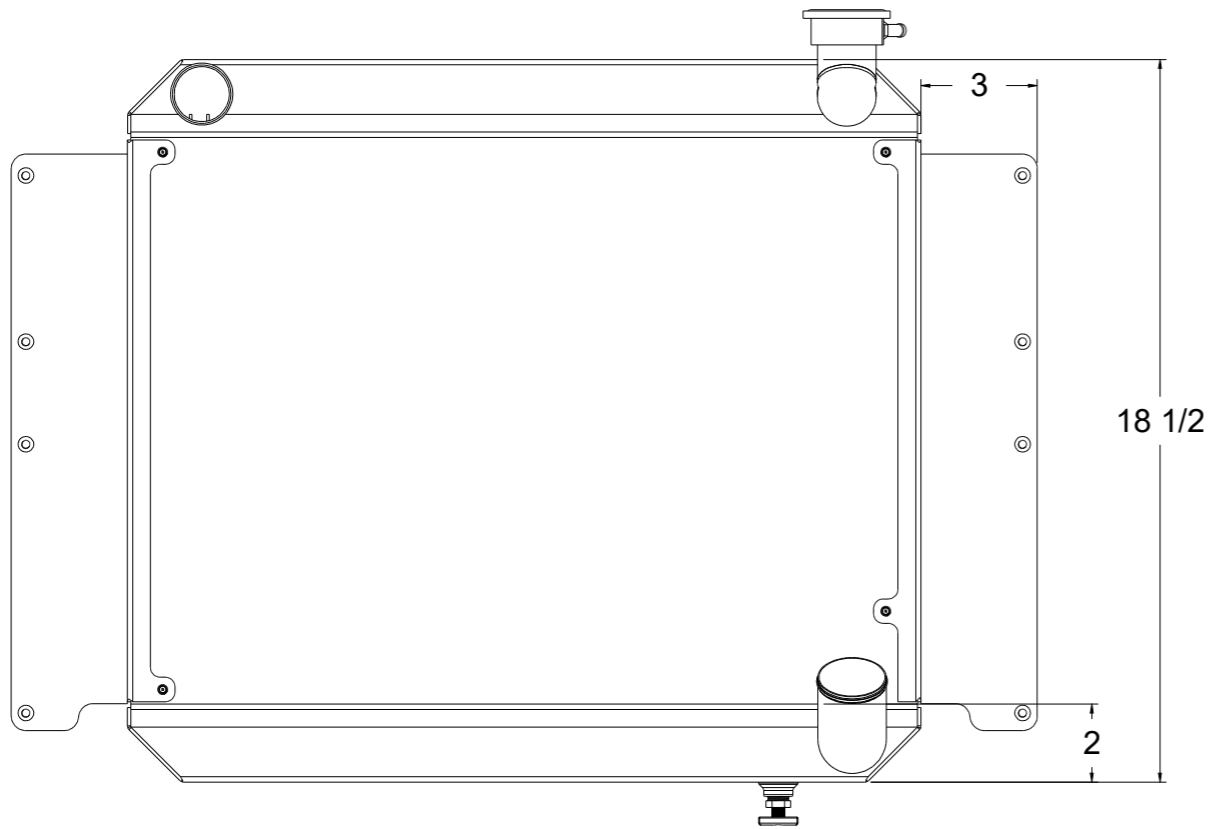

8 7 6 5 4 3 2 1

D

SKU #	Transmission	Core Size
1-1653-100	Manual	Standard (2 Rows Of 1" Tubes)
1-1653-200	Manual	Upgraded (2 Rows Of 1.25" Tubes)

D

C

C

B

B