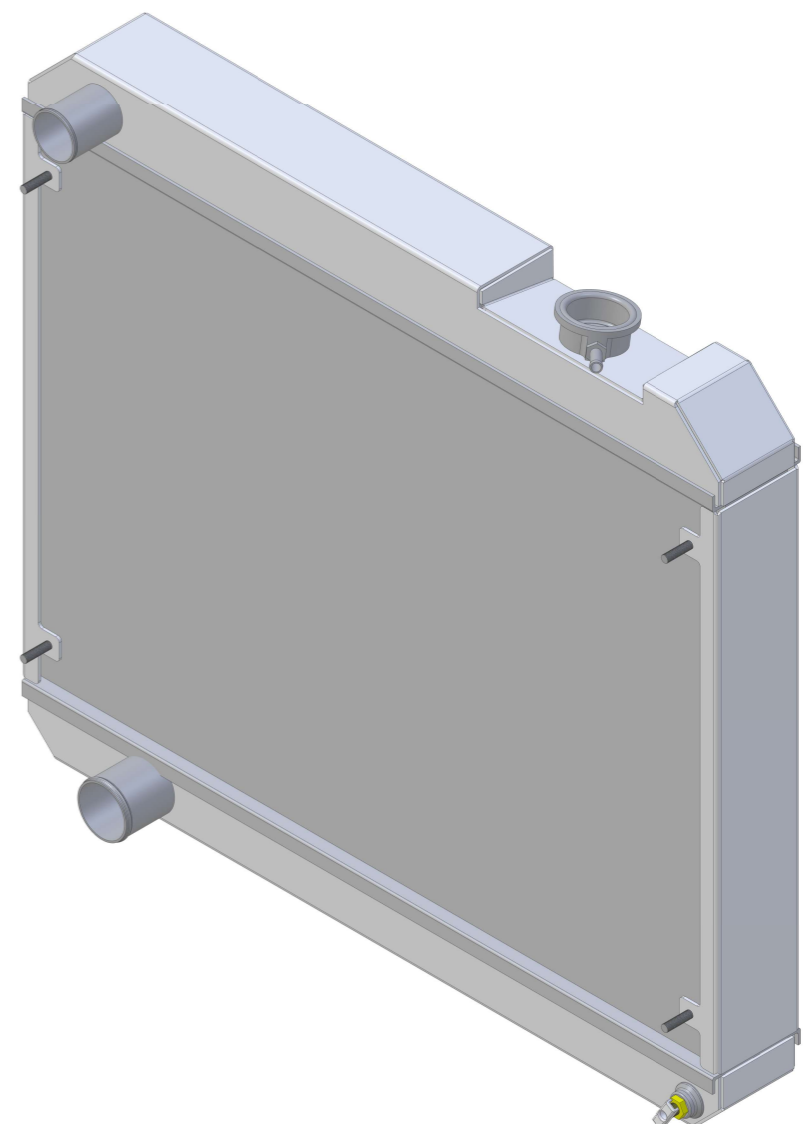

8 7 6 5 4 3 2 1

D

D

C

C

B

B

SKU #	Transmission	Core Size
1-358-100	Manual	Standard (2 Rows Of 1" Tubes)
1-358-200	Manual	Upgraded (2 Rows Of 1.25" Tubes)