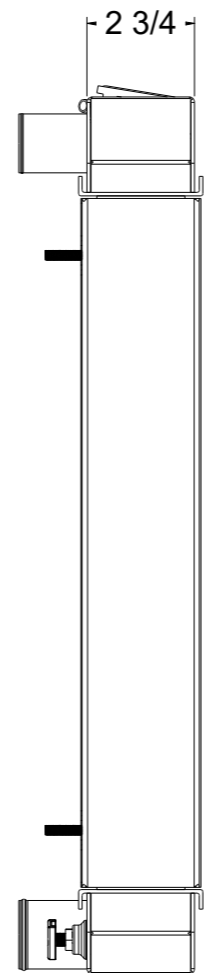

8 7 6 5 4 3 2 1

D

D

C

C

B

B

SKU #	Transmission	Core Size
1-358-100	Manual	Standard (2 Rows Of 1" Tubes)
1-358-200	Manual	Upgraded (2 Rows Of 1.25" Tubes)

A

A

Contact Us:  
716-655-6760

Part Number  
**1-358-Radiator**

8 7 6 5 4 3 2 1