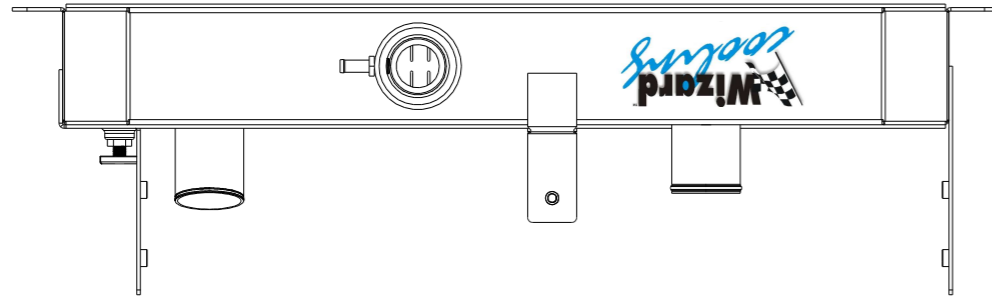

8 7 6 5 4 3 2 1

D

D

C

C