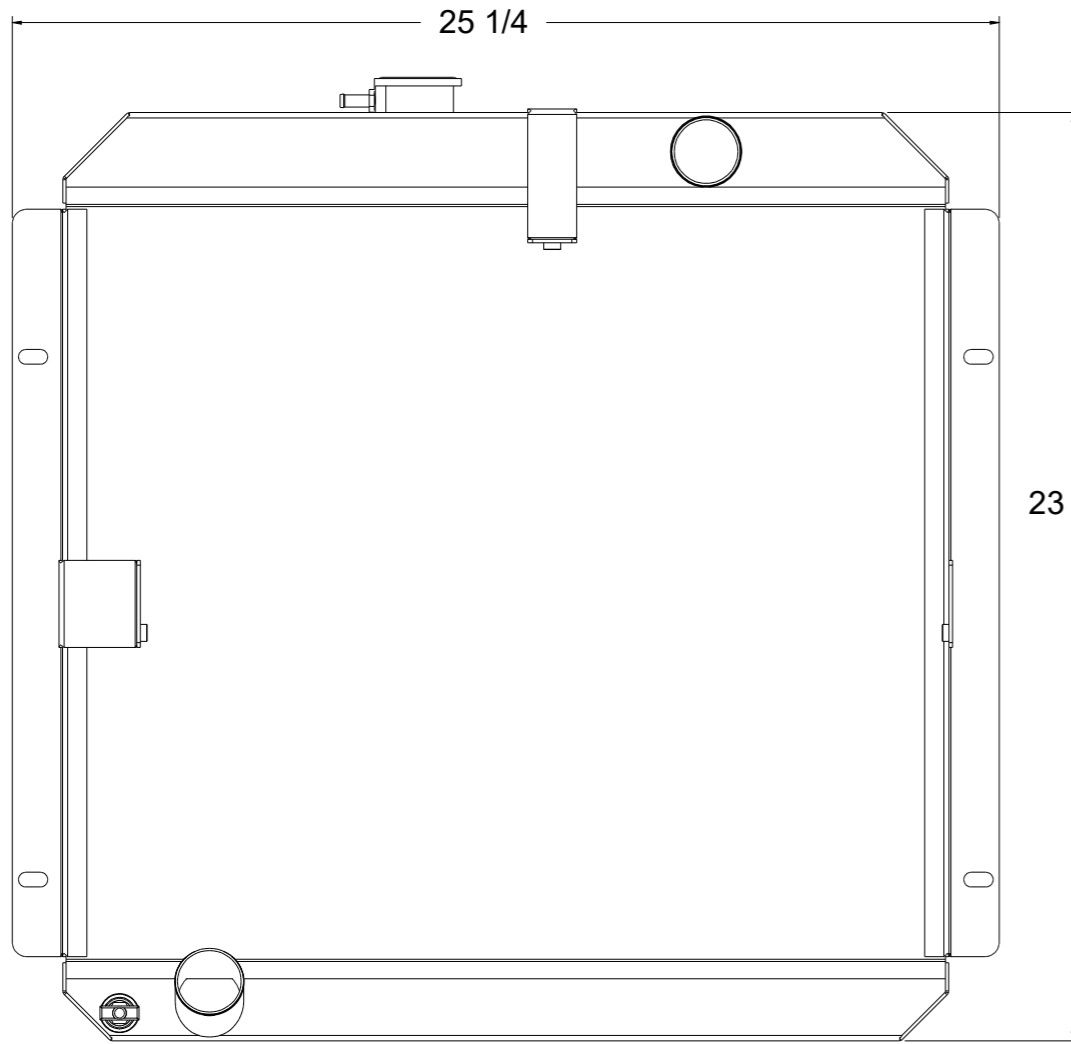

8 7 6 5 4 3 2 1

D

D

C

C

B

B

A

A

8 7 6 5 4 3 2 1

SKU #	Transmission	Core Size
1-1654-100	Manual	Standard (2 Rows Of 1" Tubes)
1-1654-200	Manual	Upgraded (2 Rows Of 1.25" Tubes)

www.wizardcooling.com

Contact Us:
716-655-6760

Part Number
1-1654-Radiator