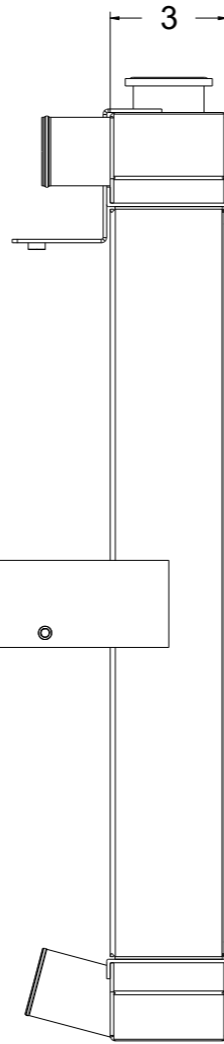

8 7 6 5 4 3 2 1

D

D

C

C

B

B

A

A

8 7 6 5 4 3 2 1

SKU #	Transmission	Core Size
1-1654-100	Manual	Standard (2 Rows Of 1" Tubes)
1-1654-200	Manual	Upgraded (2 Rows Of 1.25" Tubes)

www.wizardcooling.com

Contact Us:
716-655-6760

Part Number
1-1654-Radiator