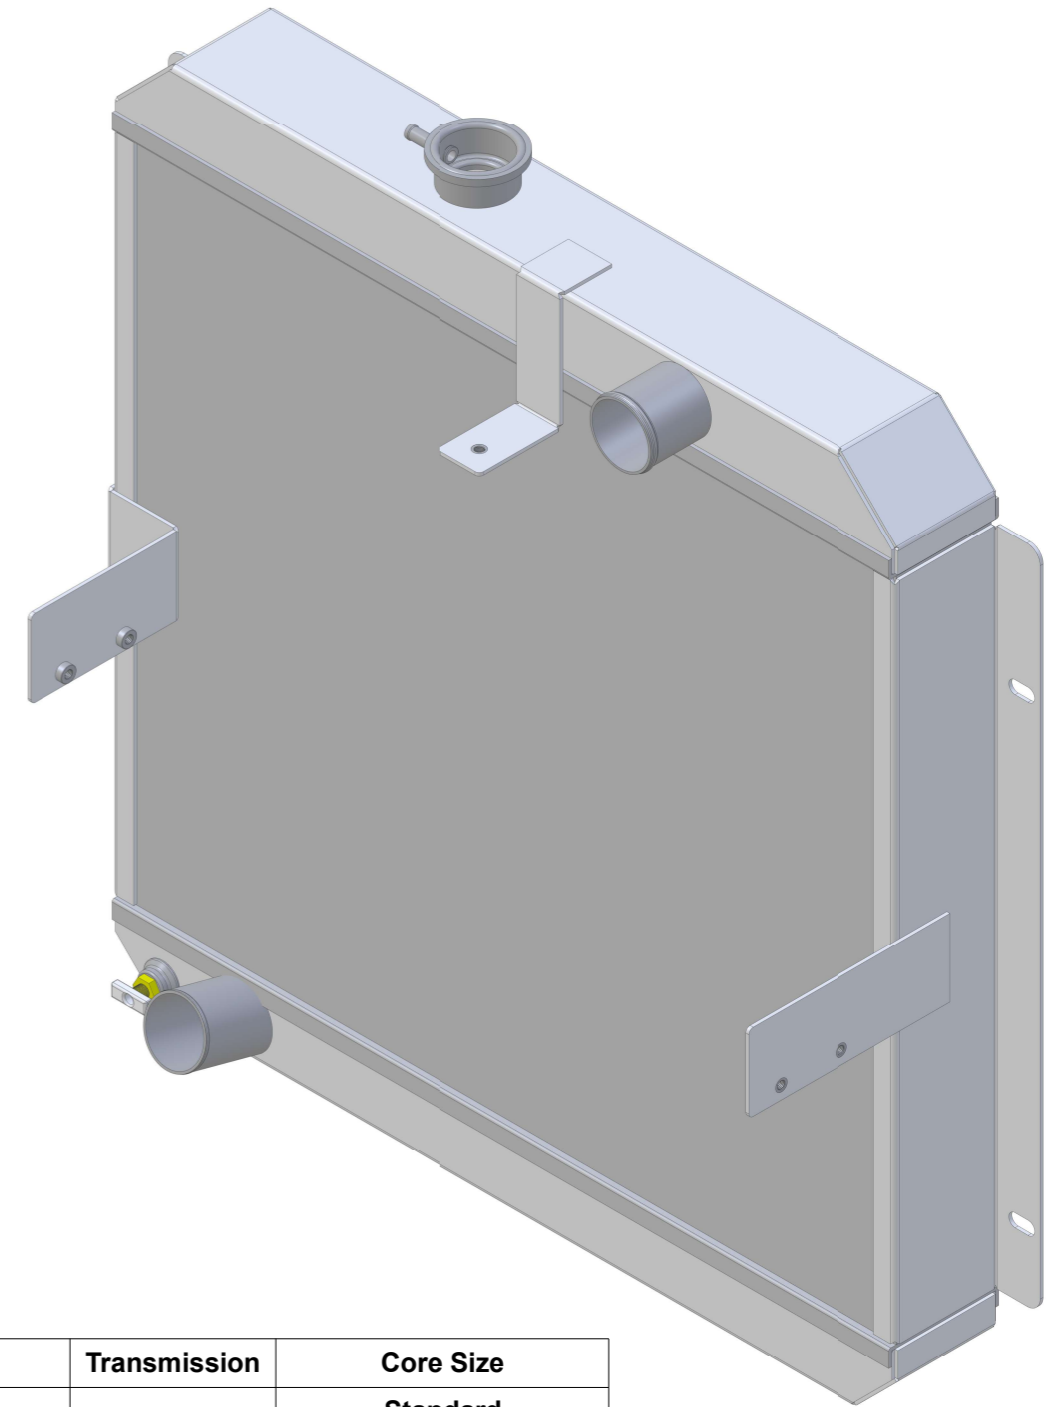

8 7 6 5 4 3 2 1

D

D

C

C

B

B

A

A

8 7 6 5 4 3 2 1

SKU #	Transmission	Core Size
1-1654-100	Manual	Standard (2 Rows Of 1" Tubes)
1-1654-200	Manual	Upgraded (2 Rows Of 1.25" Tubes)

www.wizardcooling.com

Contact Us:
716-655-6760

Part Number
1-1654-Radiator