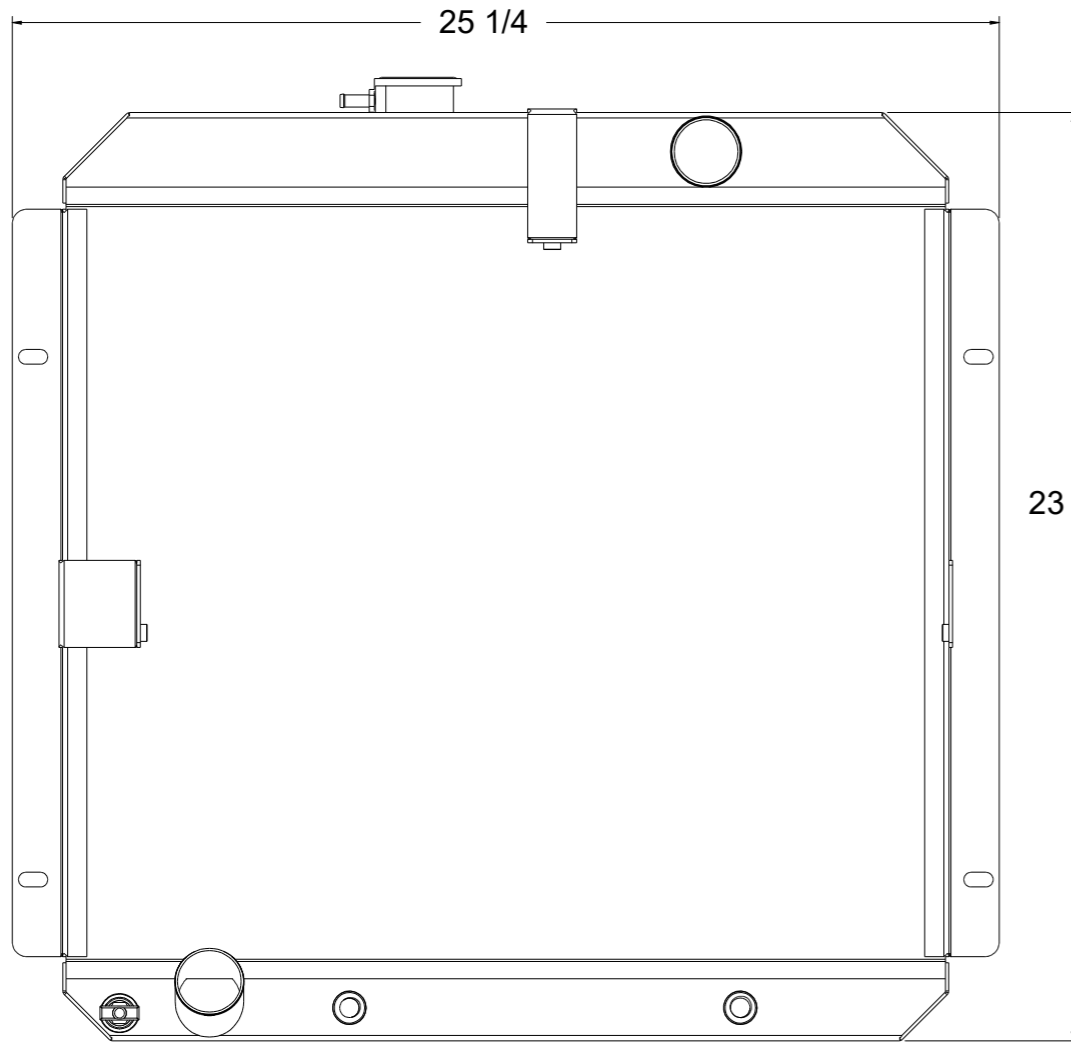

8 7 6 5 4 3 2 1

D

D

C

C

B

B

A

A

SKU #	Transmission	Core Size
1-1654-110	Automatic	Standard (2 Rows Of 1" Tubes)
1-1654-210	Automatic	Upgraded (2 Rows Of 1.25" Tubes)

www.wizardcooling.com

Contact Us:
716-655-6760

Part Number
1-1654-Radiator

8 7 6 5 4 3 2 1