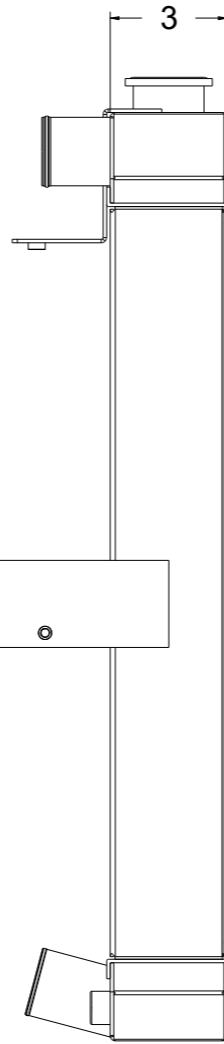

8 7 6 5 4 3 2 1

D

D

C

C

B

B

A

A

| SKU # | Transmission | Core Size |
|------------|--------------|-------------------------------------|
| 1-1654-110 | Automatic | Standard (2 Rows Of 1" Tubes) |
| 1-1654-210 | Automatic | Upgraded (2 Rows Of 1.25" Tubes) |