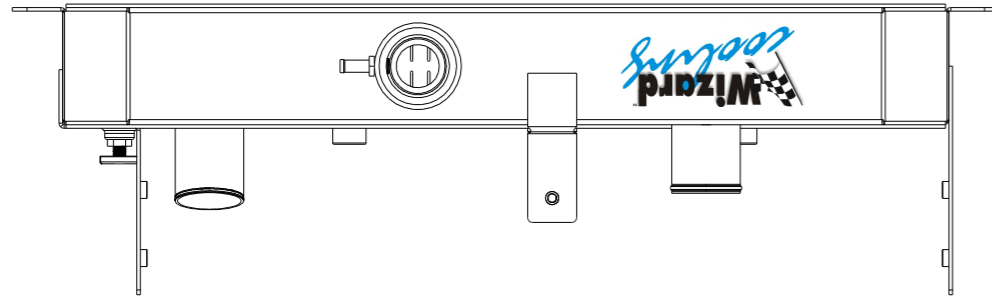

8 7 6 5 4 3 2 1

D

D

C

C