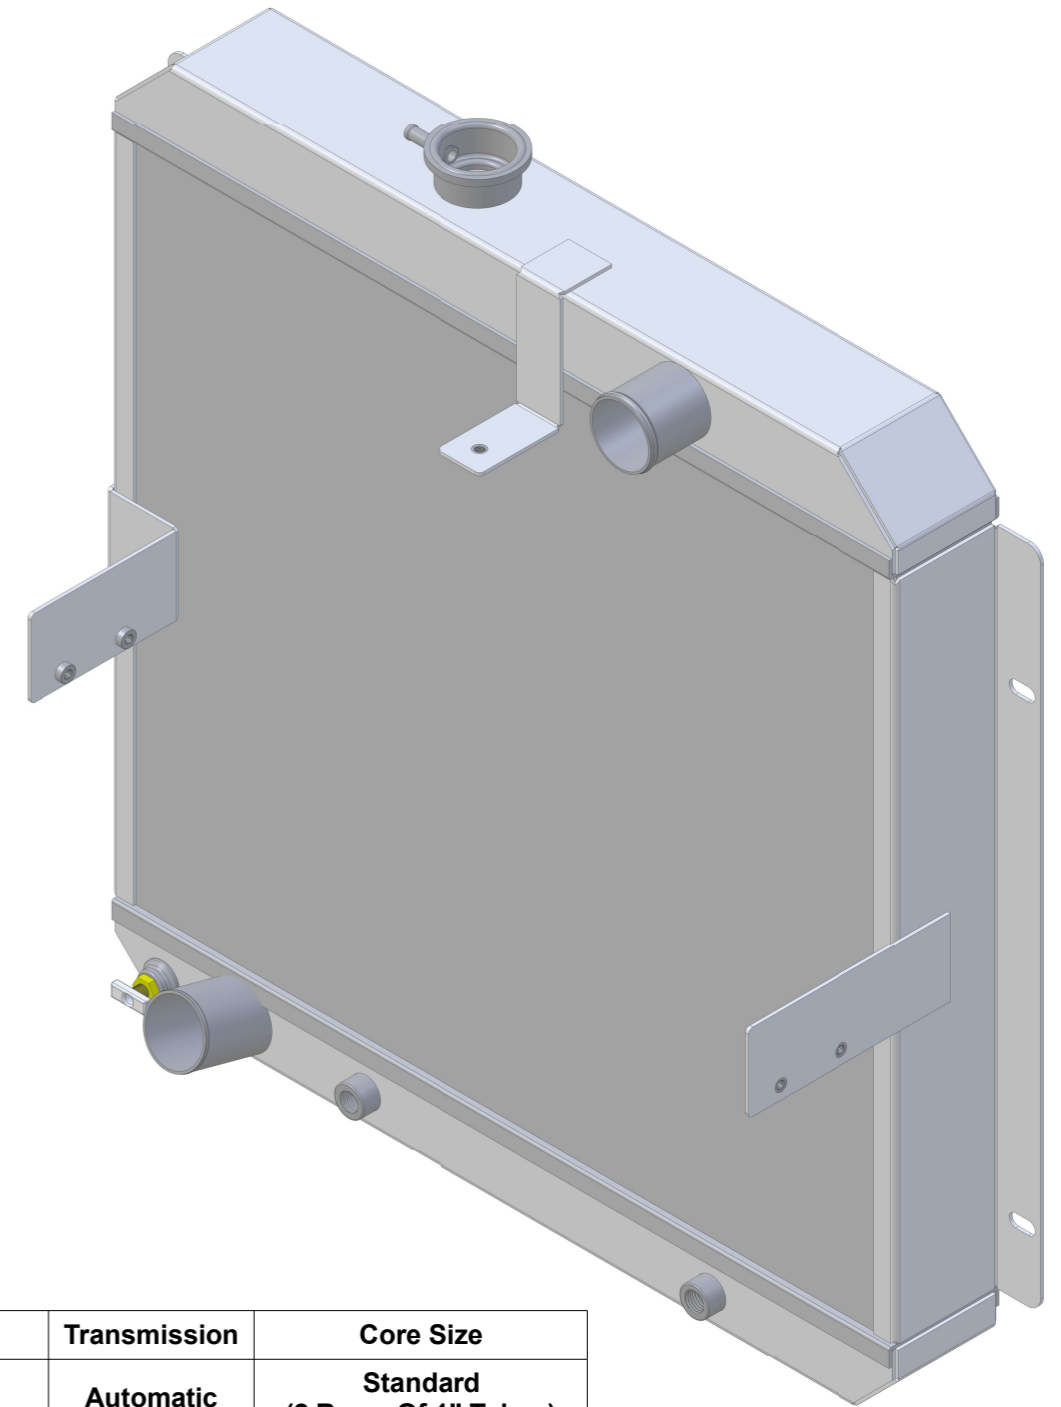

8 7 6 5 4 3 2 1

D

D

C

C

B

B

A

A

| SKU # | Transmission | Core Size |
|------------|--------------|-------------------------------------|
| 1-1654-110 | Automatic | Standard (2 Rows Of 1" Tubes) |
| 1-1654-210 | Automatic | Upgraded (2 Rows Of 1.25" Tubes) |