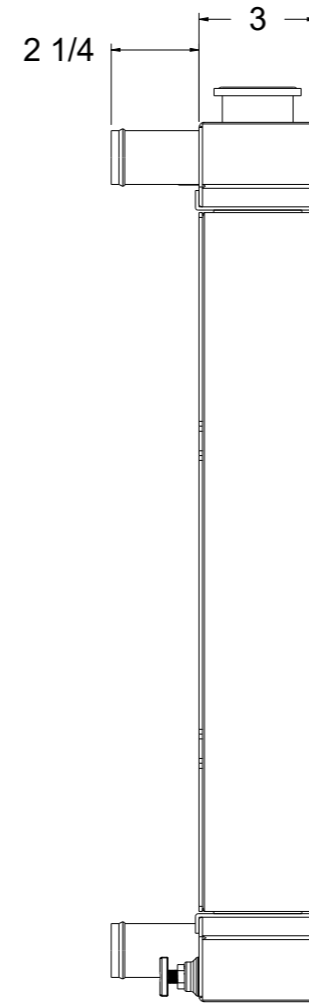

8 7 6 5 4 3 2 1

D C B A

SKU #	Transmission	Core Size
1-182-100	Manual	Standard (2 Rows Of 1" Tubes)
1-182-200	Manual	Upgraded (2 Rows Of 1.25" Tubes)

8 7 6 5 4 3 2 1

www.wizardcooling.com

Contact Us:
716-655-6760

Part Number
1-182-Radiator

D C B A