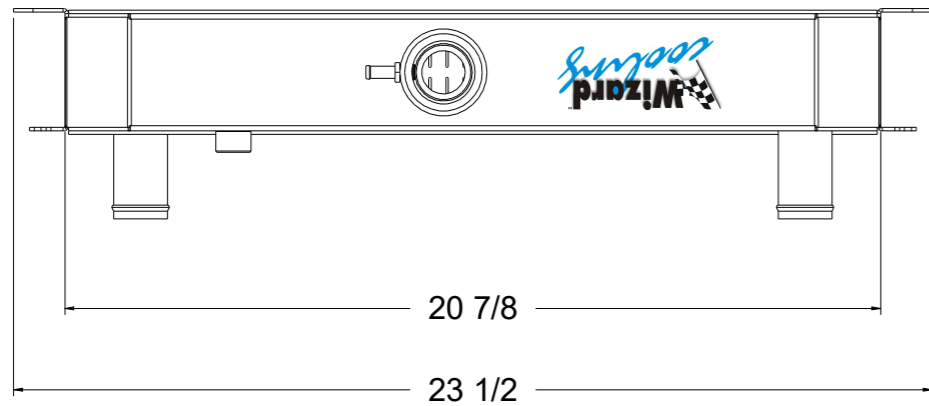

8 7 6 5 4 3 2 1

D C B A

SKU #	Transmission	Core Size
1-182-100	Manual	Standard (2 Rows Of 1" Tubes)
1-182-200	Manual	Upgraded (2 Rows Of 1.25" Tubes)

8 7 6 5 4 3 2 1

www.wizardcooling.com

Contact Us:
716-655-6760