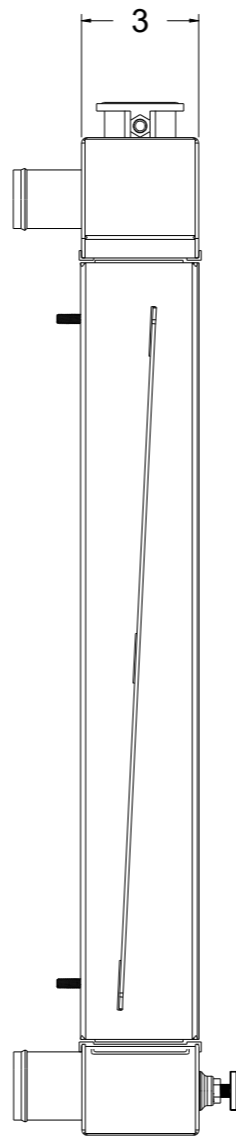

SKU #	Transmission	Core Size
1-80080-110	Automatic	Standard (2 Rows Of 1" Tubes)
1-80080-210	Automatic	Upgraded (2 Rows Of 1.25" Tubes)

Wizard
cooling
 Custom Aluminum Radiators
www.wizardcooling.com

Contact Us:
 716-655-6760

Part Number
1-80080-Radiator