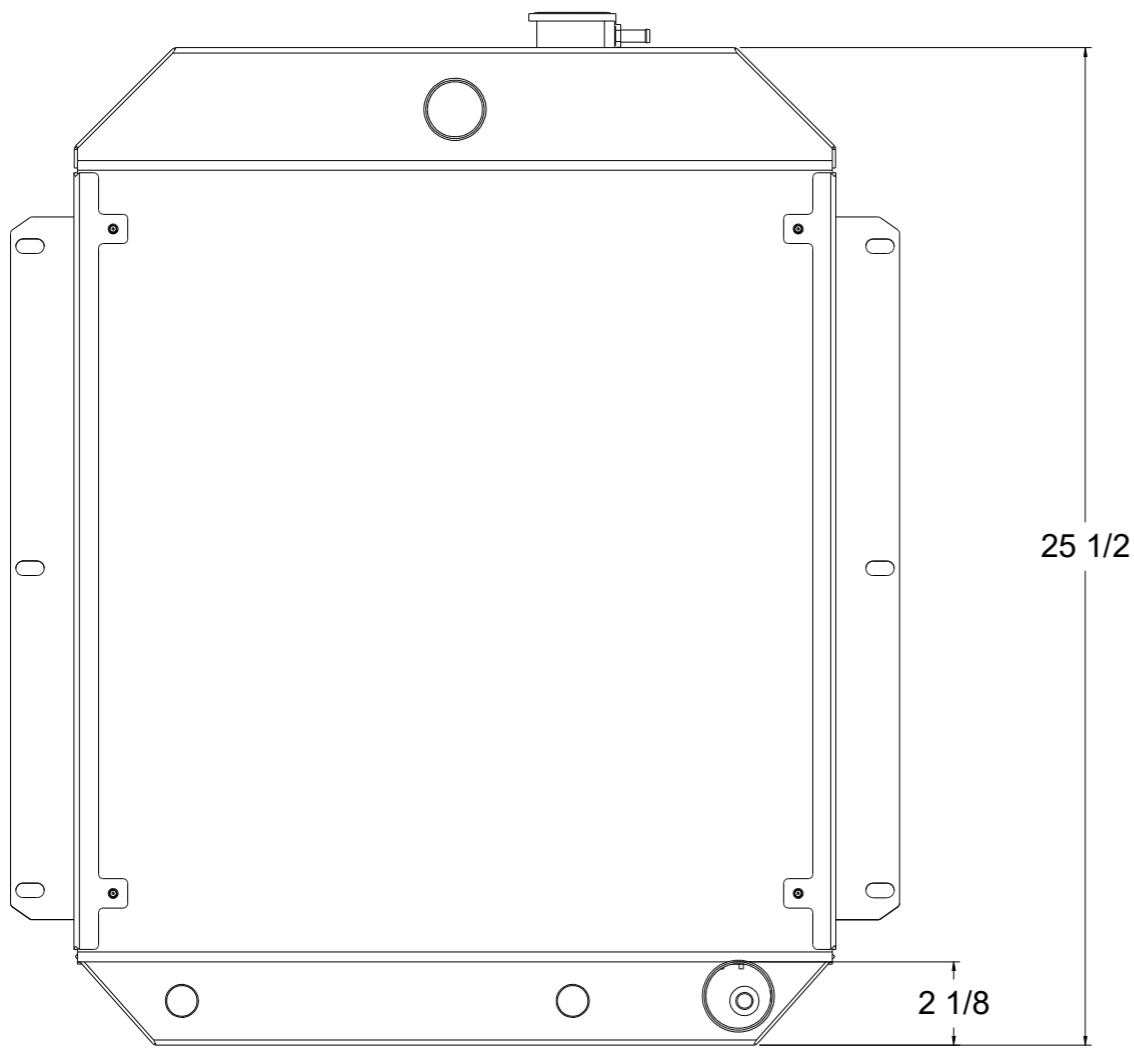

SKU #	Transmission	Core Size
1-80080-110	Automatic	Standard (2 Rows Of 1" Tubes)
1-80080-210	Automatic	Upgraded (2 Rows Of 1.25" Tubes)

Wizard
cooling
 Custom Aluminum Radiators
www.wizardcooling.com

Contact Us:
 716-655-6760

Part Number
1-80080-Radiator