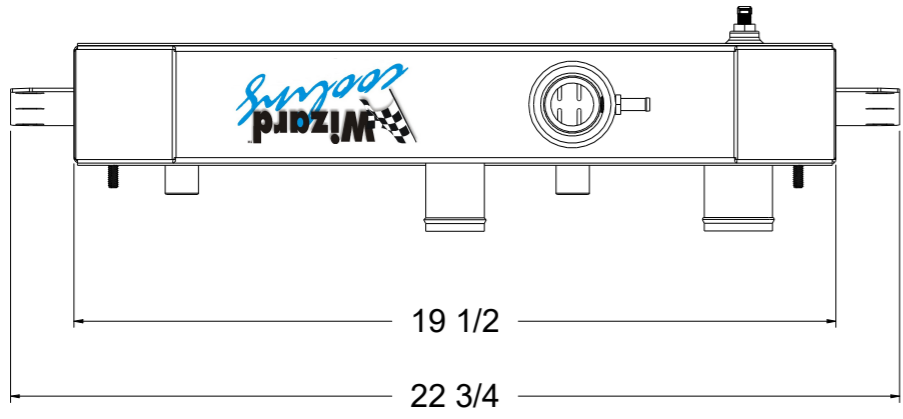

SKU #	Transmission	Core Size
1-80080-110	Automatic	Standard (2 Rows Of 1" Tubes)
1-80080-210	Automatic	Upgraded (2 Rows Of 1.25" Tubes)

Wizard
cooling
 Custom Aluminum Radiators
www.wizardcooling.com

Contact Us:
 716-655-6760

Part Number
1-80080-Radiator