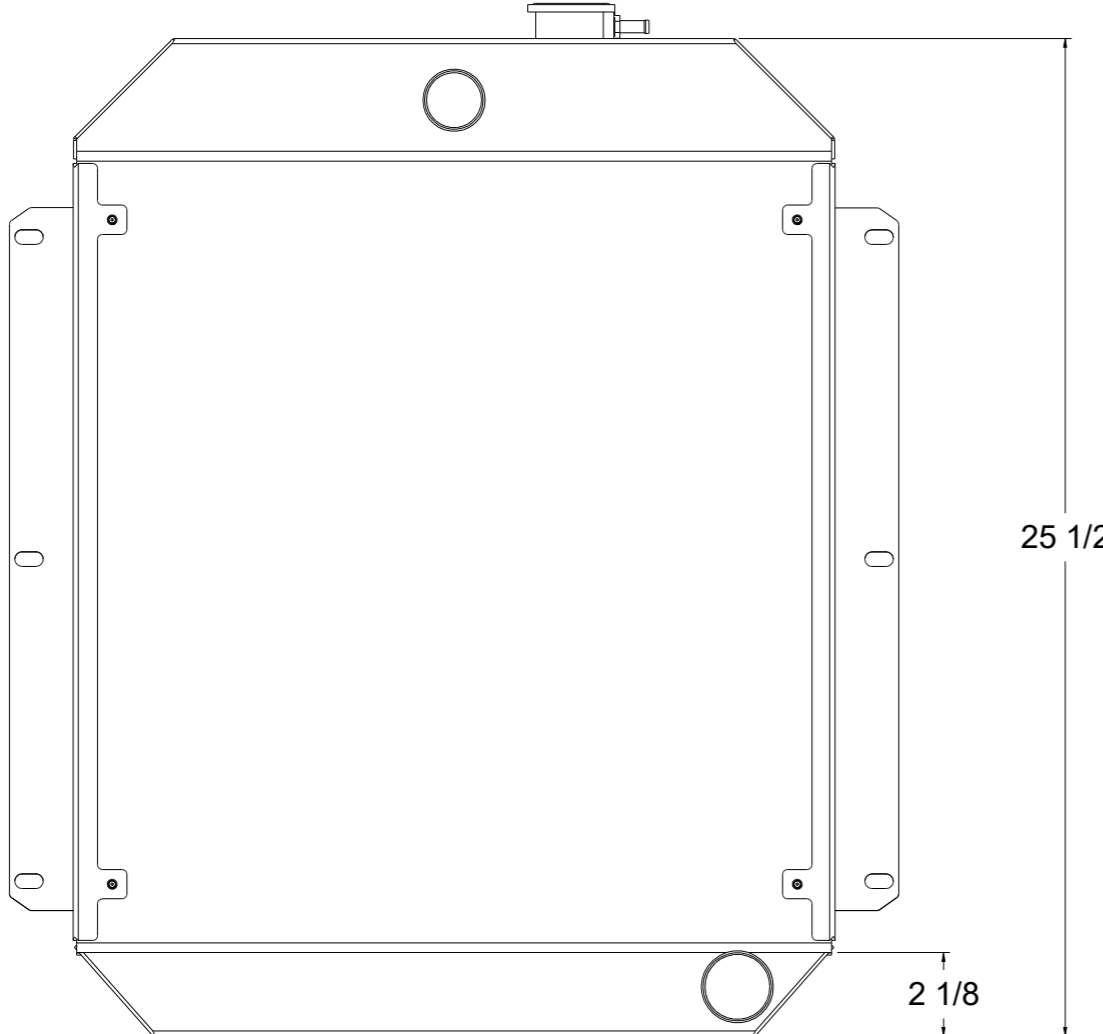

8 7 6 5 4 3 2 1

SKU #	Transmission	Core Size
1-80080-100	Manual	Standard (2 Rows Of 1" Tubes)
1-80080-200	Manual	Upgraded (2 Rows Of 1.25" Tubes)

Contact Us:
716-655-6760

Part Number
1-80080-Radiator

8 7 6 5 4 3 2 1