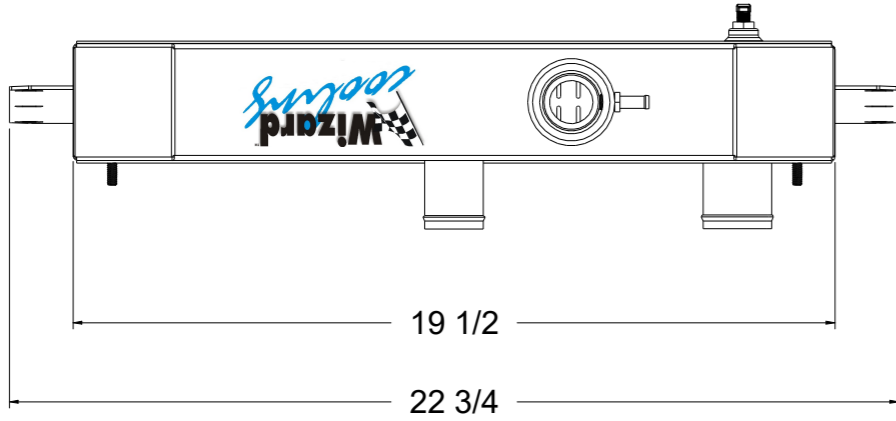

8 7 6 5 4 3 2 1

SKU #	Transmission	Core Size
1-80080-100	Manual	Standard (2 Rows Of 1" Tubes)
1-80080-200	Manual	Upgraded (2 Rows Of 1.25" Tubes)

Contact Us:
716-655-6760

Part Number
1-80080-Radiator

8 7 6 5 4 3 2 1