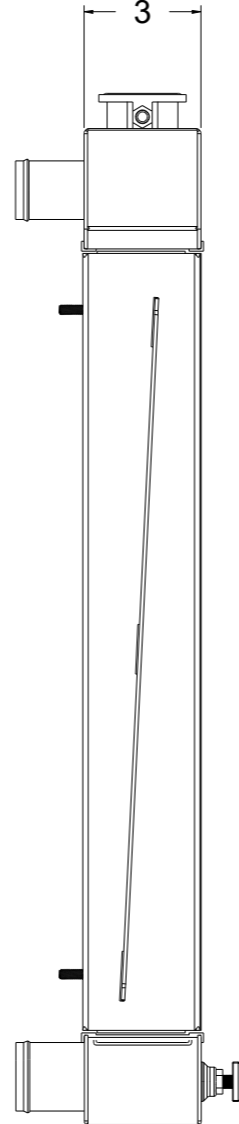

8 7 6 5 4 3 2 1

SKU #	Transmission	Core Size
1-80080-100	Manual	Standard (2 Rows Of 1" Tubes)
1-80080-200	Manual	Upgraded (2 Rows Of 1.25" Tubes)

Contact Us:
716-655-6760

Part Number
1-80080-Radiator

8 7 6 5 4 3 2 1

D
C
B
A

D
C
B
A