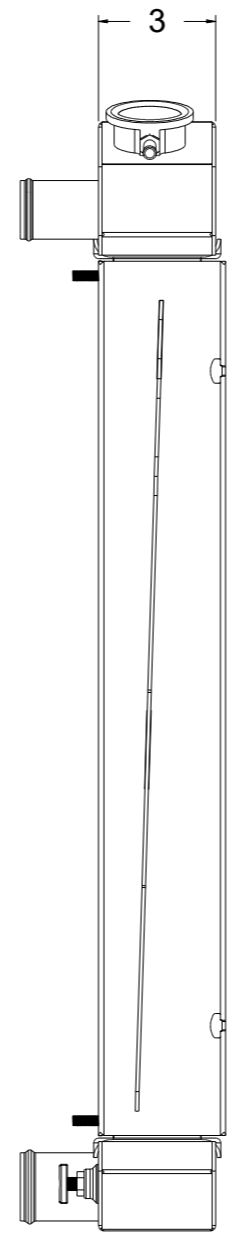

8 7 6 5 4 3 2 1

D

SKU #	Transmission	Core Size
1-80516-110	Automatic	Standard (2 Rows Of 1" Tubes)
1-80516-210	Automatic	Upgraded (2 Rows Of 1.25" Tubes)

D

C

C

B

B