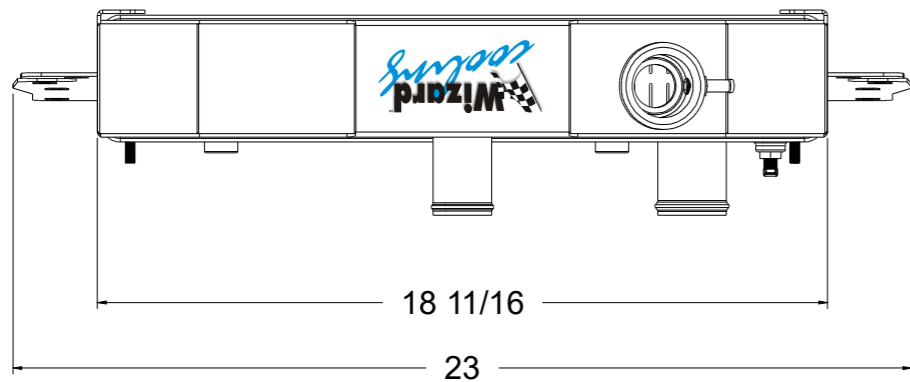

8 7 6 5 4 3 2 1

D

SKU #	Transmission	Core Size
1-80516-110	Automatic	Standard (2 Rows Of 1" Tubes)
1-80516-210	Automatic	Upgraded (2 Rows Of 1.25" Tubes)

D

C

C

B

B