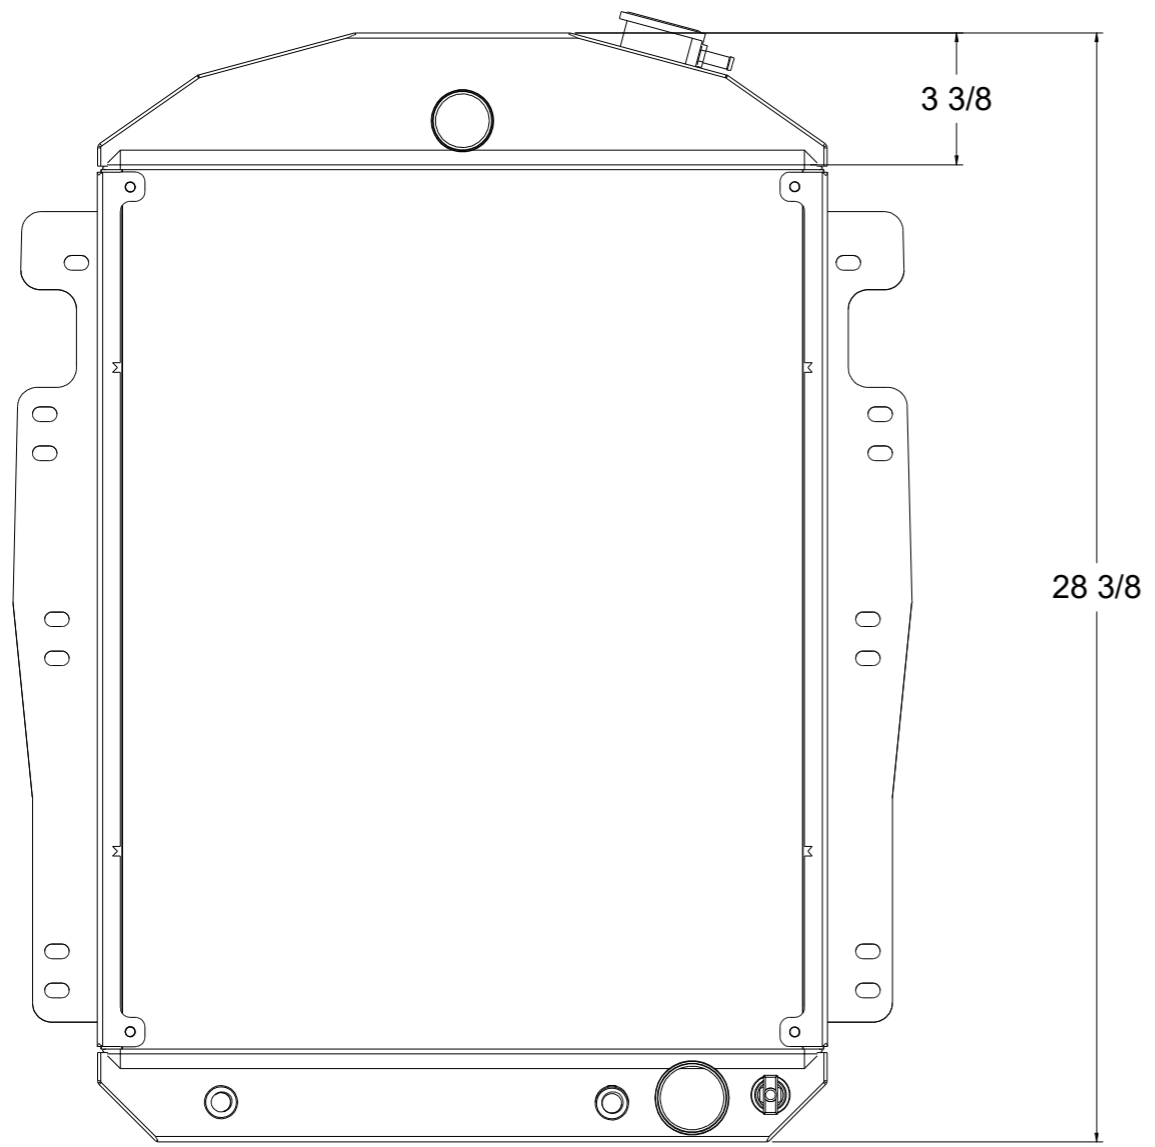

8 7 6 5 4 3 2 1

D

SKU #	Transmission	Core Size
1-80516-110	Automatic	Standard (2 Rows Of 1" Tubes)
1-80516-210	Automatic	Upgraded (2 Rows Of 1.25" Tubes)

D

C

C

B

B