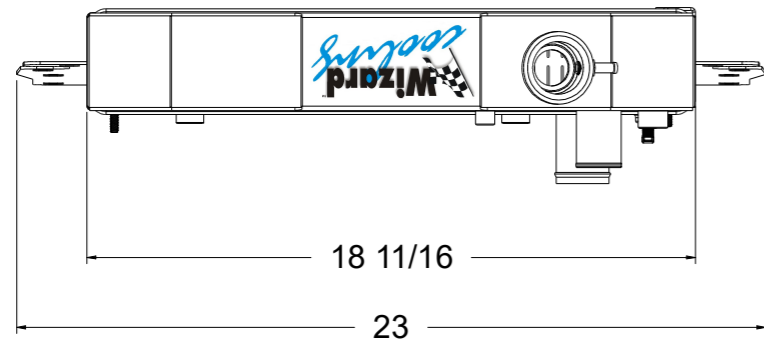

8 7 6 5 4 3 2 1

D

SKU #	Transmission	Core Size
1-80516-110LS	Automatic	Standard (2 Rows Of 1" Tubes)
1-80516-210LS	Automatic	Upgraded (2 Rows Of 1.25" Tubes)

D

C

C

B

B