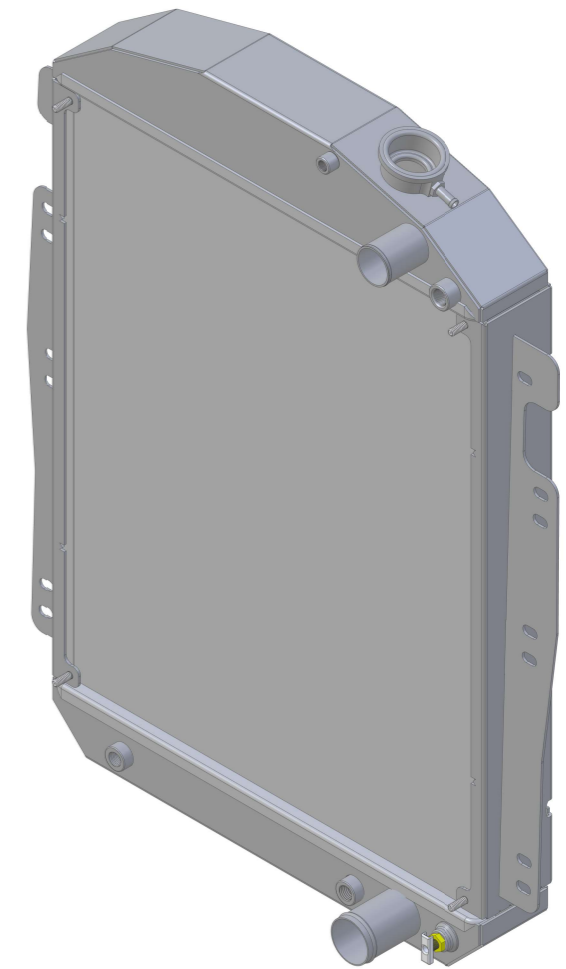

8 7 6 5 4 3 2 1

D

SKU #	Transmission	Core Size
1-80516-110LS	Automatic	Standard (2 Rows Of 1" Tubes)
1-80516-210LS	Automatic	Upgraded (2 Rows Of 1.25" Tubes)

D

C

C

B

B