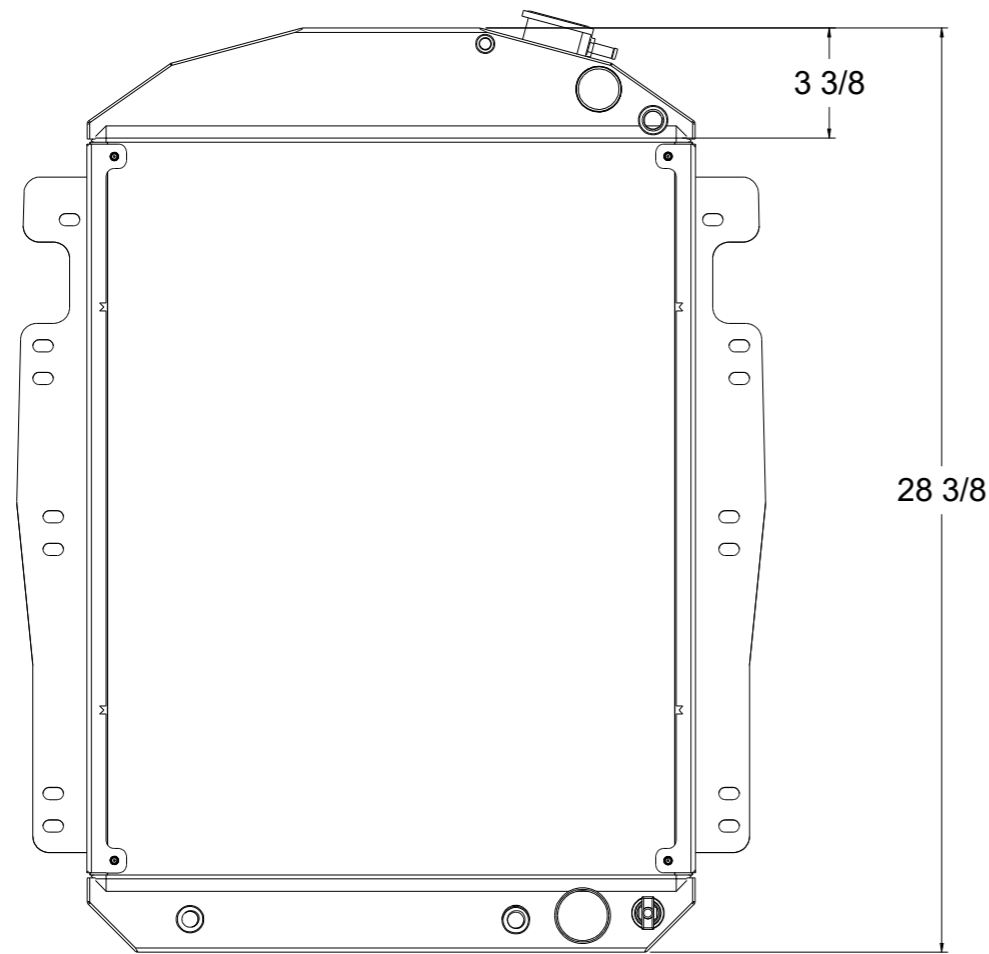

8 7 6 5 4 3 2 1

D

SKU #	Transmission	Core Size
1-80516-110LS	Automatic	Standard (2 Rows Of 1" Tubes)
1-80516-210LS	Automatic	Upgraded (2 Rows Of 1.25" Tubes)

D

C

C

B

B