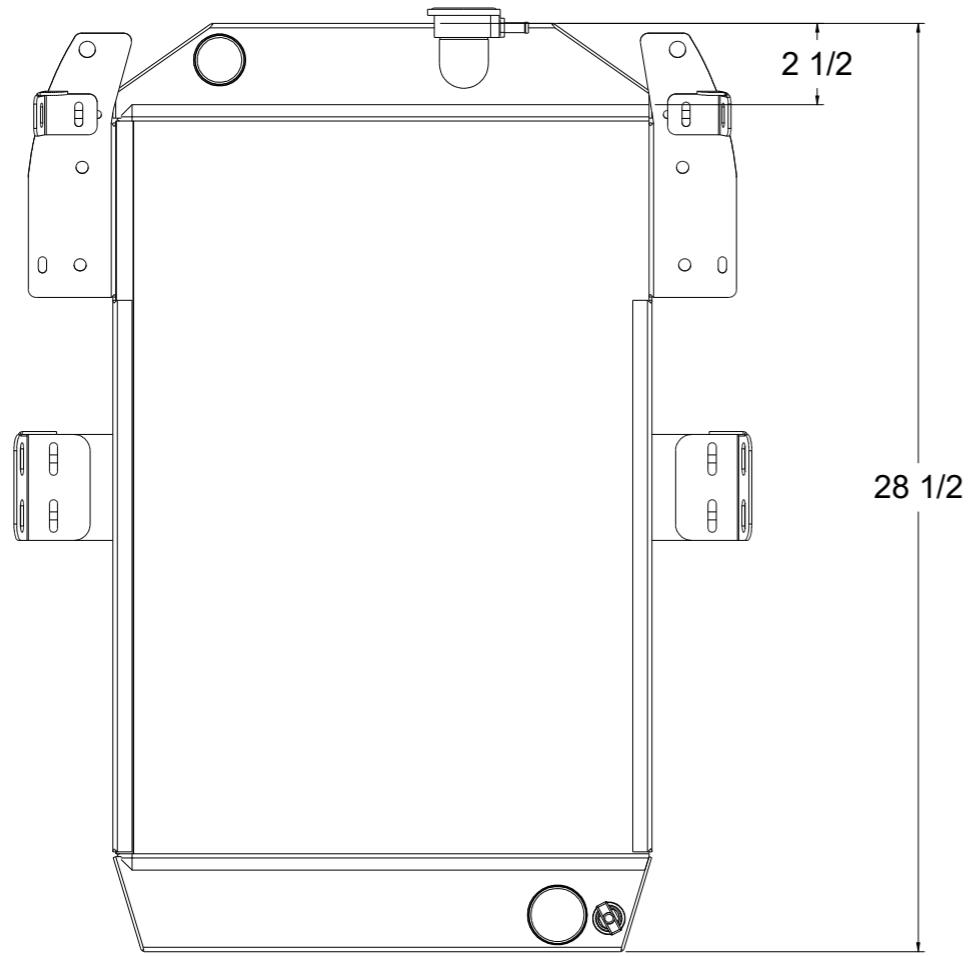

A

SKU #	Transmission	Core Size
1-80518-100	Manual	Standard (2 Rows Of 1" Tubes)
1-80518-200	Manual	Upgraded (2 Rows Of 1.25" Tubes)

Wizard
cooling
 Custom Aluminum Radiators
www.wizardcooling.com

Contact Us:
 716-655-6760