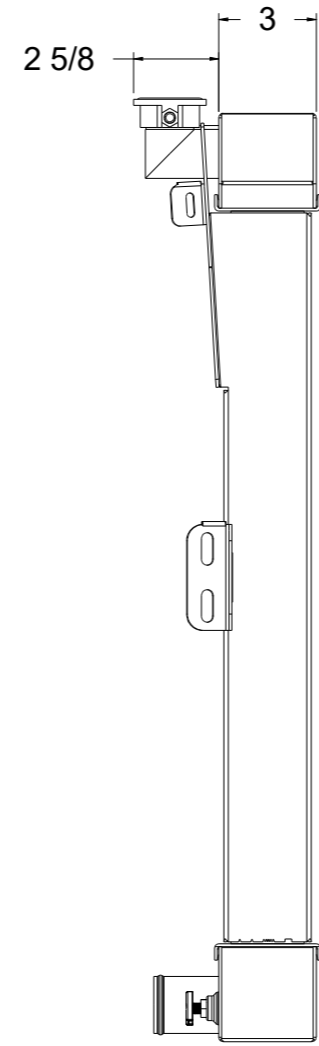

8 7 6 5 4 3 2 1

D

D

C

C

B

B

A

A

SKU #	Transmission	Core Size
1-80518-100	Manual	Standard (2 Rows Of 1" Tubes)
1-80518-200	Manual	Upgraded (2 Rows Of 1.25" Tubes)

Wizard
cooling
 Custom Aluminum Radiators
www.wizardcooling.com

Contact Us:
 716-655-6760

Part Number
1-80518-Radiator

8 7 6 5 4 3 2 1