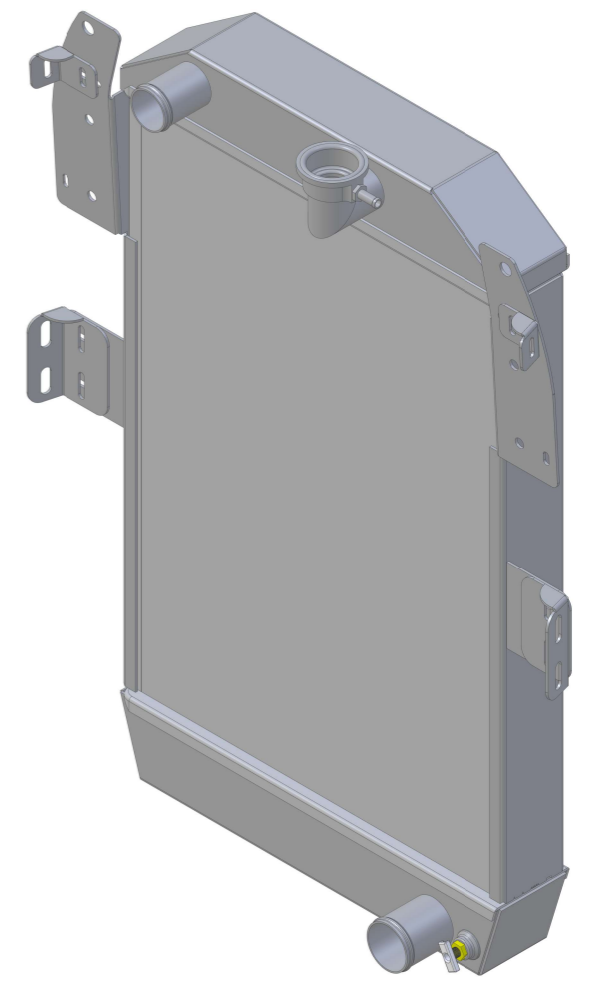

8 7 6 5 4 3 2 1

D

D

C

C

B

B

A

A

SKU #	Transmission	Core Size
1-80518-100	Manual	Standard (2 Rows Of 1" Tubes)
1-80518-200	Manual	Upgraded (2 Rows Of 1.25" Tubes)

Wizard
cooling
 Custom Aluminum Radiators
www.wizardcooling.com

Contact Us:
 716-655-6760

Part Number
1-80518-Radiator

8 7 6 5 4 3 2 1