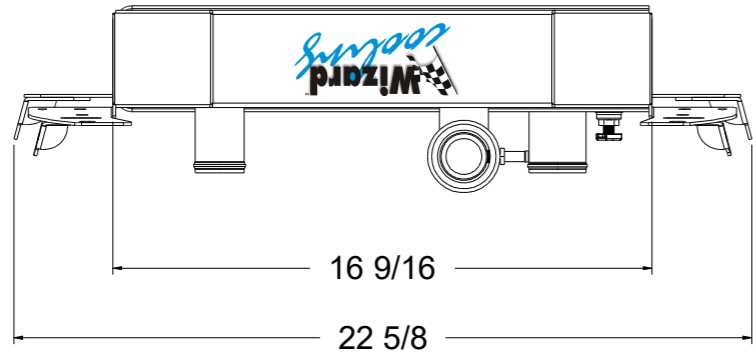

A

SKU #	Transmission	Core Size
1-80518-100	Manual	Standard (2 Rows Of 1" Tubes)
1-80518-200	Manual	Upgraded (2 Rows Of 1.25" Tubes)

Wizard
cooling
 Custom Aluminum Radiators
www.wizardcooling.com

Contact Us:
 716-655-6760