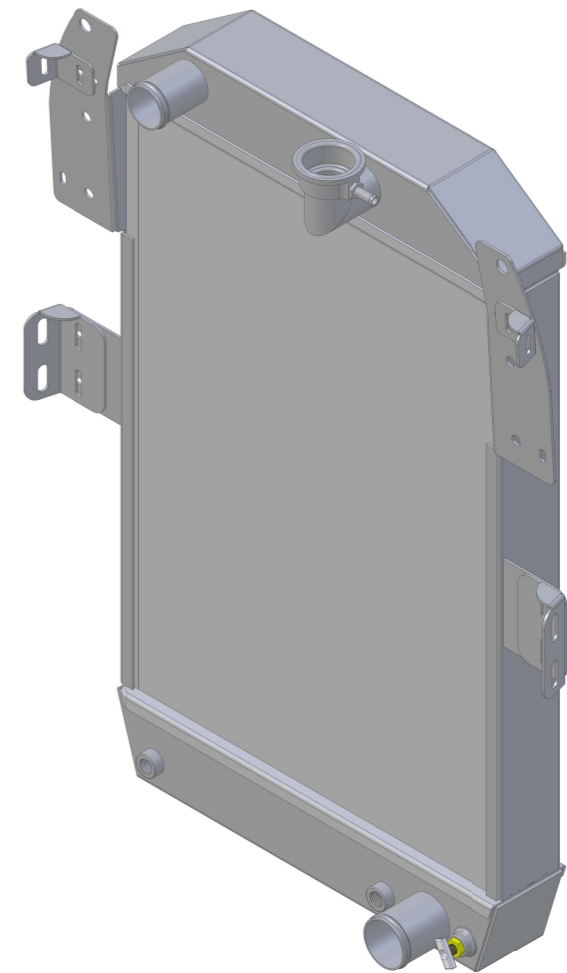

SKU #	Transmission	Core Size
1-80518-110	Automatic	Standard (2 Rows Of 1" Tubes)
1-80518-210	Automatic	Upgraded (2 Rows Of 1.25" Tubes)

  
**Wizard**  
*cooling*  
 Custom Aluminum Radiators  
[www.wizardcooling.com](http://www.wizardcooling.com)