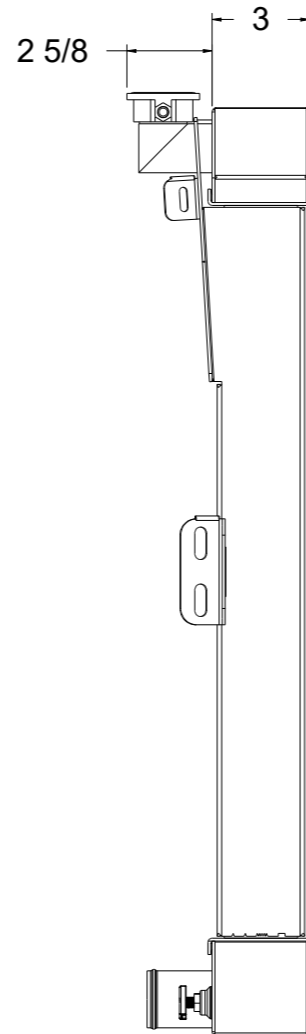

SKU #	Transmission	Core Size
1-80518-110	Automatic	Standard (2 Rows Of 1" Tubes)
1-80518-210	Automatic	Upgraded (2 Rows Of 1.25" Tubes)

  
**Wizard**  
*cooling*  
 Custom Aluminum Radiators  
[www.wizardcooling.com](http://www.wizardcooling.com)