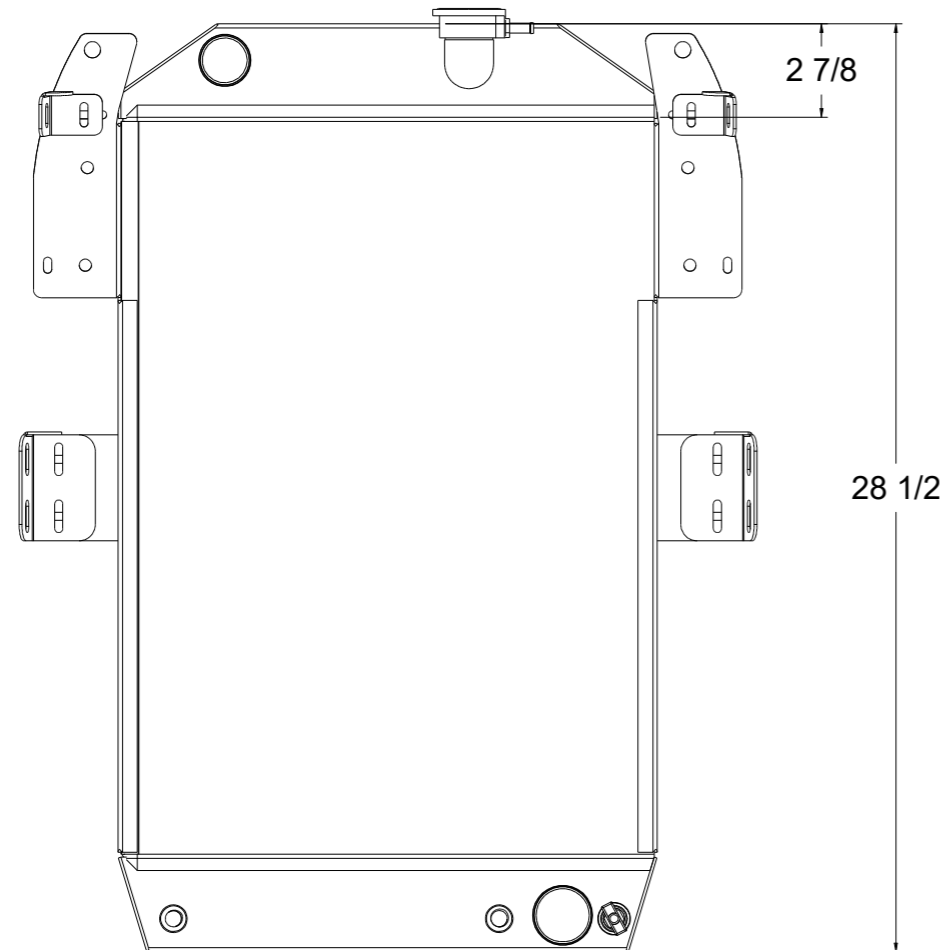

SKU #	Transmission	Core Size
1-80518-110	Automatic	Standard (2 Rows Of 1" Tubes)
1-80518-210	Automatic	Upgraded (2 Rows Of 1.25" Tubes)

  
**Wizard**  
*cooling*  
 Custom Aluminum Radiators  
[www.wizardcooling.com](http://www.wizardcooling.com)