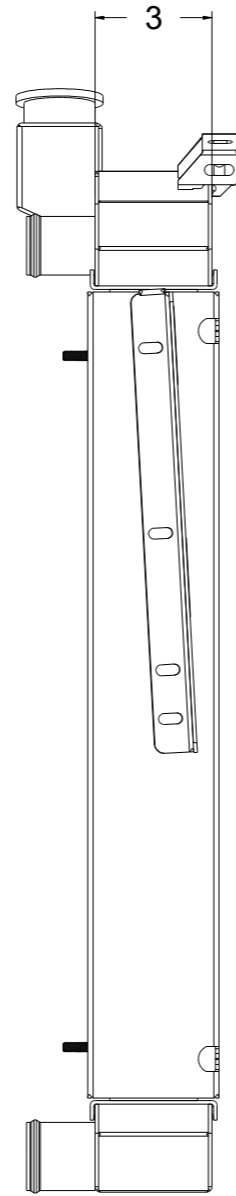

SKU #	Transmission	Core Size
1-92002-100	Manual	Standard (2 Rows Of 1" Tubes)
1-92002-200	Manual	Upgraded (2 Rows Of 1.25" Tubes)

Wizard[™]
cooling
 Custom Aluminum Radiators
www.wizardcooling.com

Contact Us:
 716-655-6760

Part Number
1-92002-Radiator