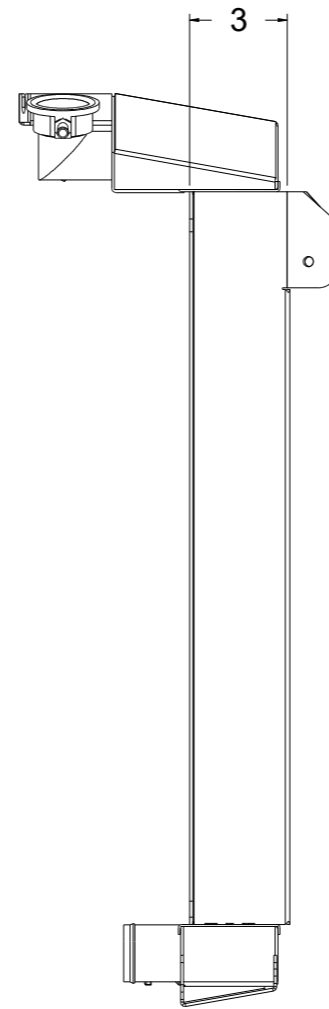

8 7 6 5 4 3 2 1

SKU #	Transmission	Core Size
1-98481-100	Manual	Standard (2 Rows Of 1" Tubes)
1-98481-200	Manual	Upgraded (2 Rows Of 1.25" Tubes)

Wizard
cooling
Custom Aluminum Radiators
www.wizardcooling.com

Contact Us:
716-655-6760

Part Number
1-98481-Radiator

8 7 6 5 4 3 2 1