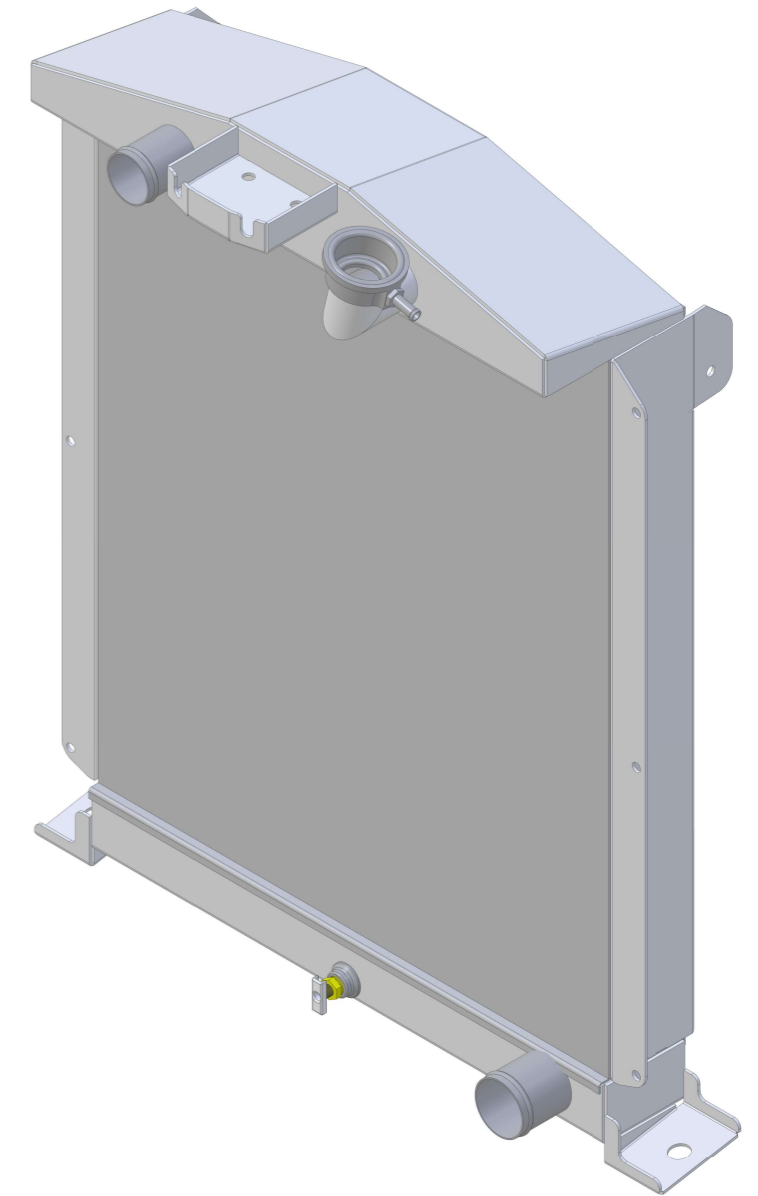

8 7 6 5 4 3 2 1

SKU #	Transmission	Core Size
1-98481-100	Manual	Standard (2 Rows Of 1" Tubes)
1-98481-200	Manual	Upgraded (2 Rows Of 1.25" Tubes)

Wizard
cooling
Custom Aluminum Radiators
www.wizardcooling.com