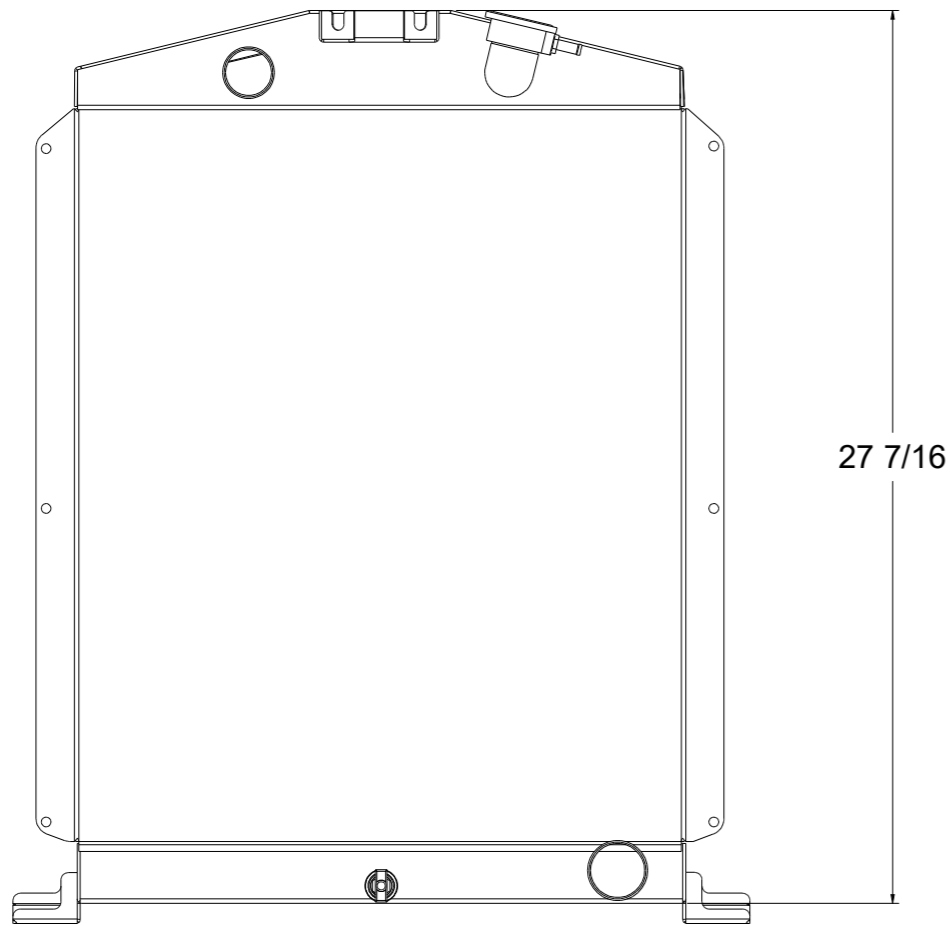

8 7 6 5 4 3 2 1

SKU #	Transmission	Core Size
1-98481-100	Manual	Standard (2 Rows Of 1" Tubes)
1-98481-200	Manual	Upgraded (2 Rows Of 1.25" Tubes)

Wizard
cooling
Custom Aluminum Radiators
www.wizardcooling.com