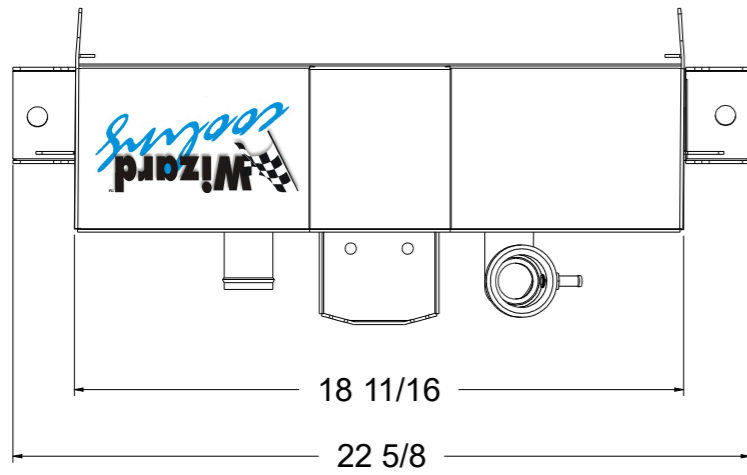

8 7 6 5 4 3 2 1

SKU #	Transmission	Core Size
1-98481-100	Manual	Standard (2 Rows Of 1" Tubes)
1-98481-200	Manual	Upgraded (2 Rows Of 1.25" Tubes)

Wizard
cooling
Custom Aluminum Radiators
www.wizardcooling.com