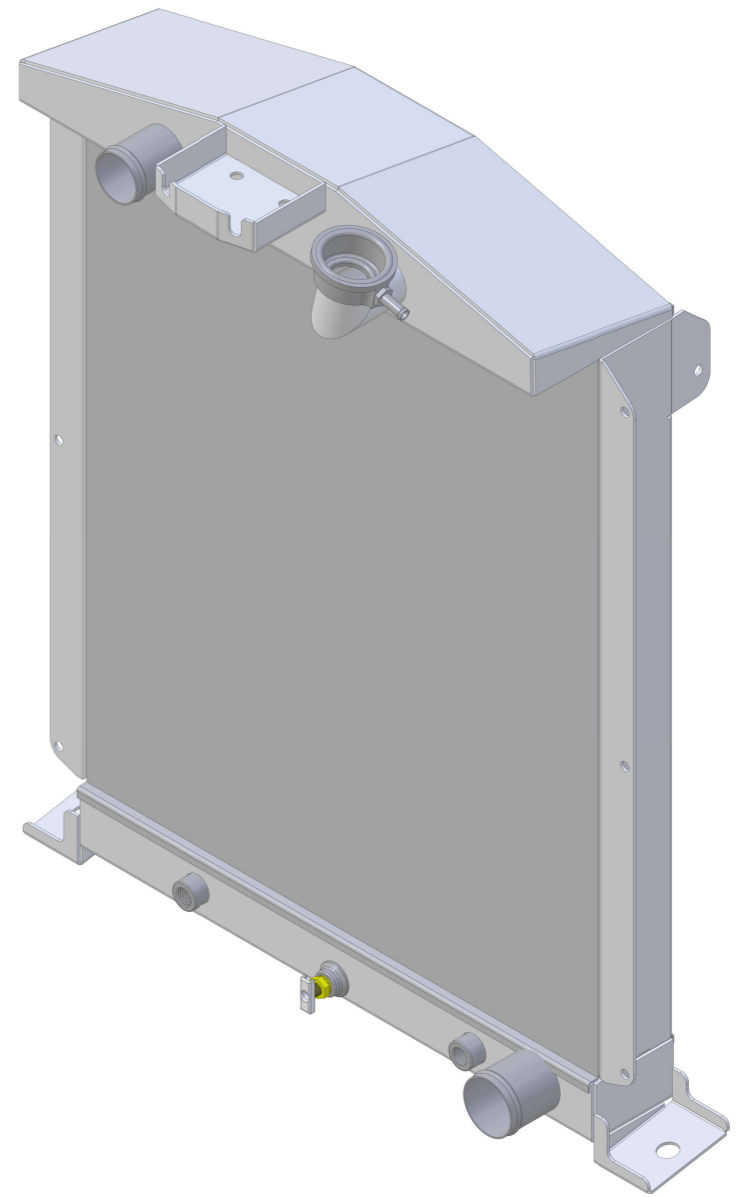

8 7 6 5 4 3 2 1

SKU #	Transmission	Core Size
1-98481-110	Automatic	Standard (2 Rows Of 1" Tubes)
1-98481-210	Automatic	Upgraded (2 Rows Of 1.25" Tubes)

**Wizard**  
*cooling*  
Custom Aluminum Radiators  
[www.wizardcooling.com](http://www.wizardcooling.com)