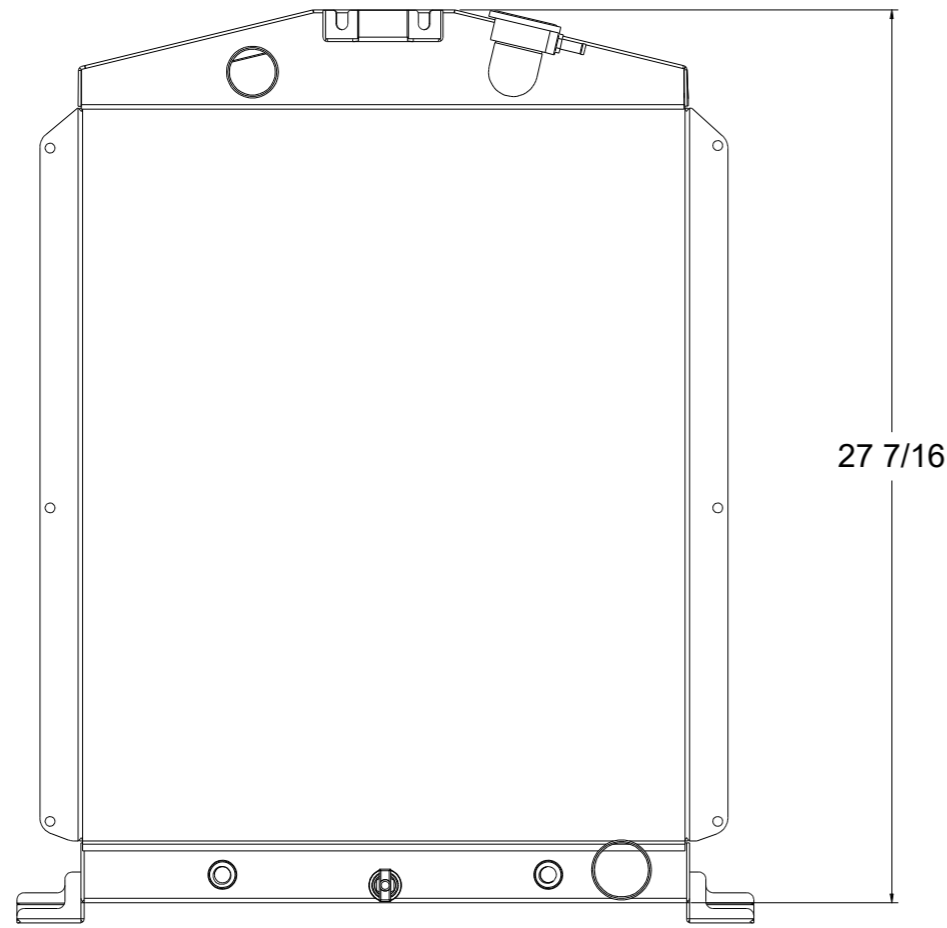

8 7 6 5 4 3 2 1

SKU #	Transmission	Core Size
1-98481-110	Automatic	Standard (2 Rows Of 1" Tubes)
1-98481-210	Automatic	Upgraded (2 Rows Of 1.25" Tubes)

**Wizard**  
*cooling*  
Custom Aluminum Radiators  
[www.wizardcooling.com](http://www.wizardcooling.com)