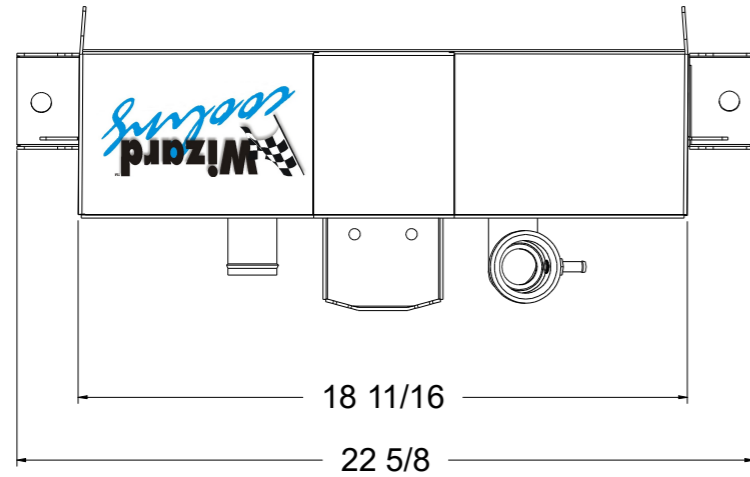

8 7 6 5 4 3 2 1

SKU #	Transmission	Core Size
1-98481-110	Automatic	Standard (2 Rows Of 1" Tubes)
1-98481-210	Automatic	Upgraded (2 Rows Of 1.25" Tubes)

**Wizard**  
*cooling*  
Custom Aluminum Radiators  
[www.wizardcooling.com](http://www.wizardcooling.com)