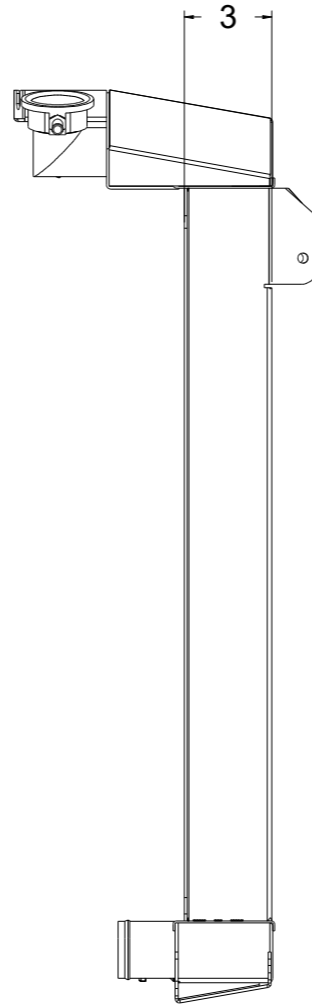

8 7 6 5 4 3 2 1

SKU #	Transmission	Core Size
1-98481-110	Automatic	Standard (2 Rows Of 1" Tubes)
1-98481-210	Automatic	Upgraded (2 Rows Of 1.25" Tubes)

**Wizard**  
*cooling*  
Custom Aluminum Radiators  
[www.wizardcooling.com](http://www.wizardcooling.com)

Contact Us:  
716-655-6760

Part Number  
**1-98481-Radiator**

8 7 6 5 4 3 2 1

D  
C  
B  
A

D  
C  
B  
A