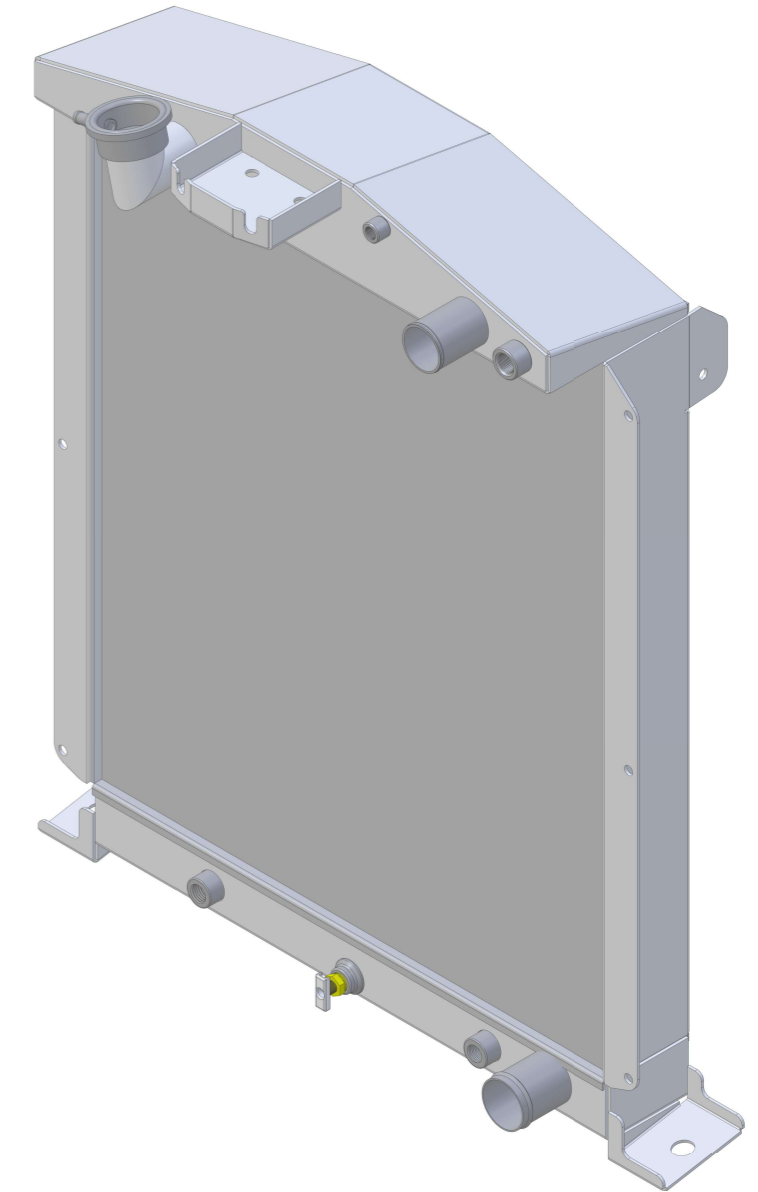

SKU #	Transmission	Core Size
1-98481-110LS	Automatic	Standard (2 Rows Of 1" Tubes)
1-98481-210LS	Automatic	Upgraded (2 Rows Of 1.25" Tubes)

Wizard
cooling
 Custom Aluminum Radiators
www.wizardcooling.com