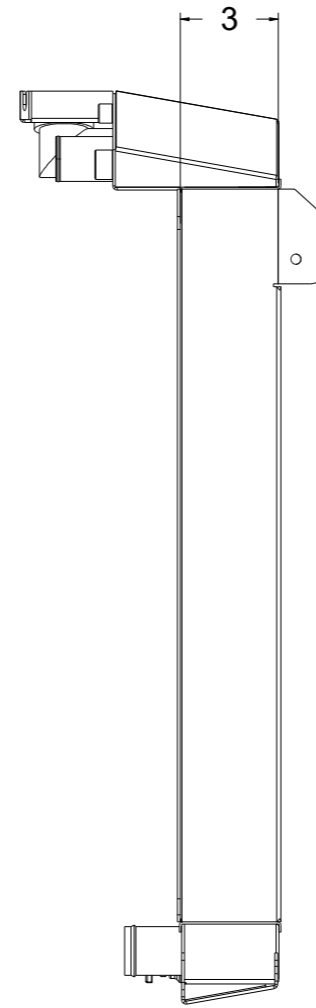

SKU #	Transmission	Core Size
1-98481-110LS	Automatic	Standard (2 Rows Of 1" Tubes)
1-98481-210LS	Automatic	Upgraded (2 Rows Of 1.25" Tubes)

Wizard
cooling
 Custom Aluminum Radiators
www.wizardcooling.com