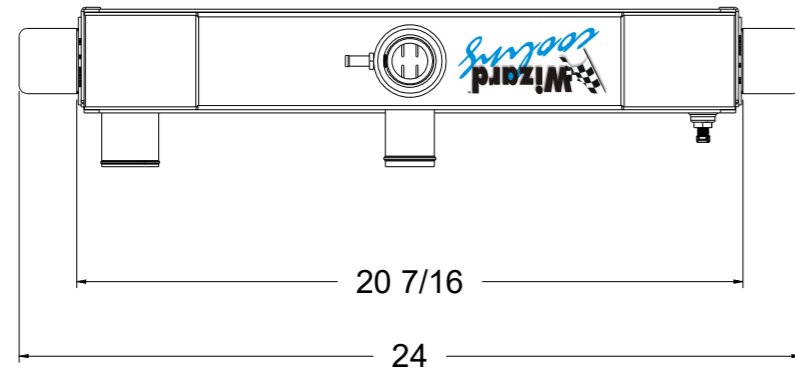

8 7 6 5 4 3 2 1

D

D

SKU #	Transmission	Core Size
1-98486-100	Manual	Standard (2 Rows Of 1" Tubes)
1-98486-200	Manual	Upgraded (2 Rows Of 1.25" Tubes)

C

C

B

B