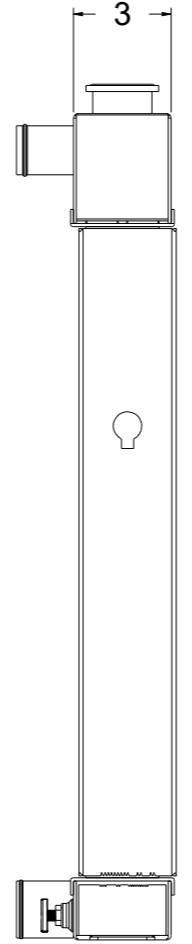

8 7 6 5 4 3 2 1

D

D

SKU #	Transmission	Core Size
1-98486-100	Manual	Standard (2 Rows Of 1" Tubes)
1-98486-200	Manual	Upgraded (2 Rows Of 1.25" Tubes)

C

C

B

B