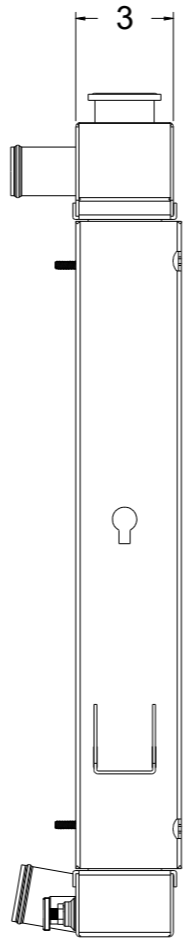

8 7 6 5 4 3 2 1

D

SKU #	Transmission	Core Size
1-98517-110	Automatic	Standard (2 Rows Of 1" Tubes)
1-98517-210	Automatic	Upgraded (2 Rows Of 1.25" Tubes)

C

B

A

8 7 6 5 4 3 2 1

Wizard
cooling
Custom Aluminum Radiators
www.wizardcooling.com

Contact Us:
716-655-6760

Part Number
1-98517-Radiator

D

C

B

A