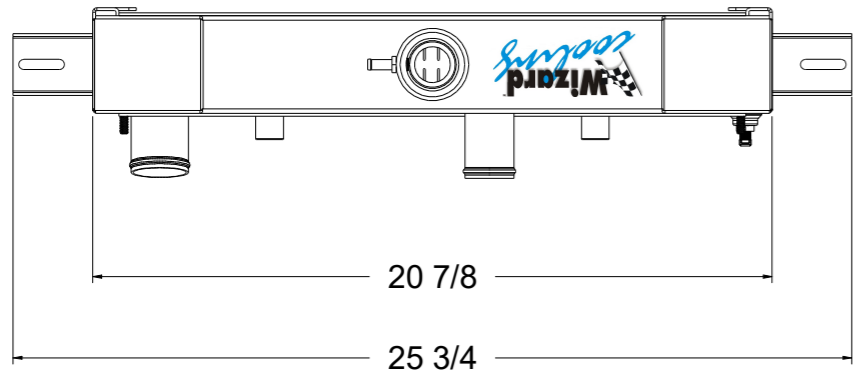

8 7 6 5 4 3 2 1

D

SKU #	Transmission	Core Size
1-98517-110	Automatic	Standard (2 Rows Of 1" Tubes)
1-98517-210	Automatic	Upgraded (2 Rows Of 1.25" Tubes)

C

B

A

8 7 6 5 4 3 2 1

Wizard
cooling
Custom Aluminum Radiators
www.wizardcooling.com