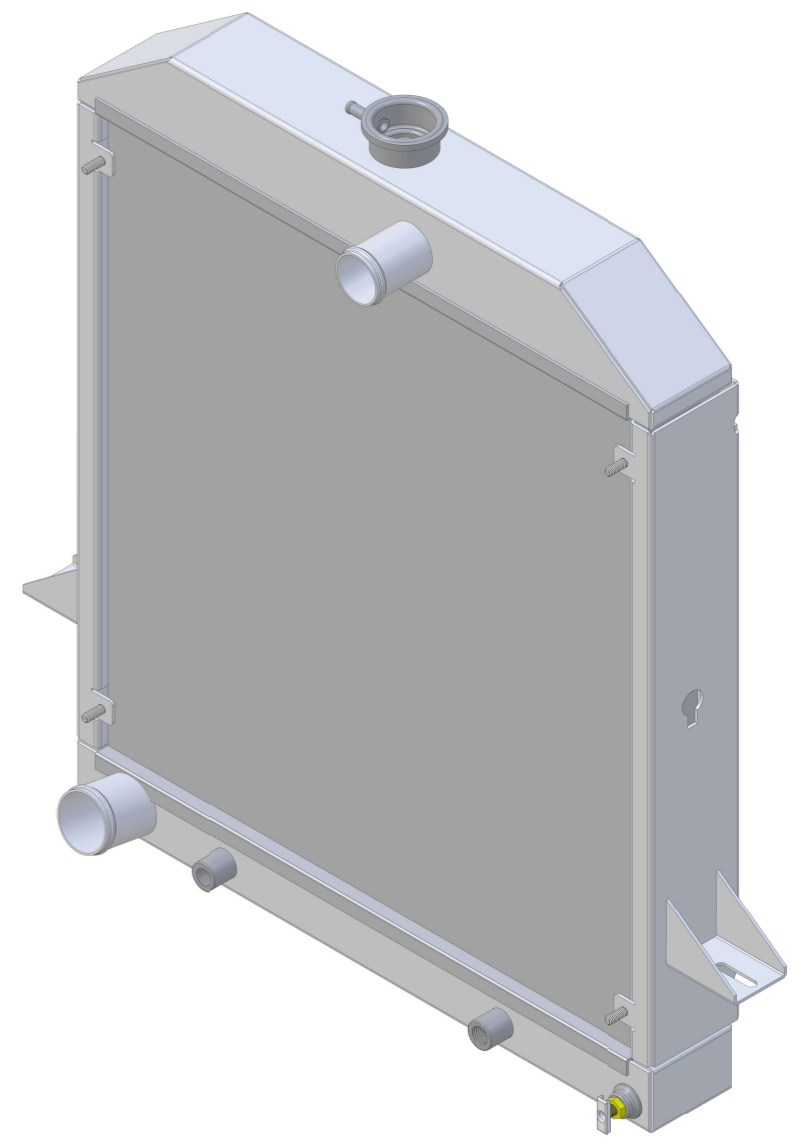

8 7 6 5 4 3 2 1

D

SKU #	Transmission	Core Size
1-98517-110	Automatic	Standard (2 Rows Of 1" Tubes)
1-98517-210	Automatic	Upgraded (2 Rows Of 1.25" Tubes)

C

B

A

8 7 6 5 4 3 2 1

Wizard
cooling
Custom Aluminum Radiators
www.wizardcooling.com

Contact Us:
716-655-6760

Part Number
1-98517-Radiator

D

C

B

A