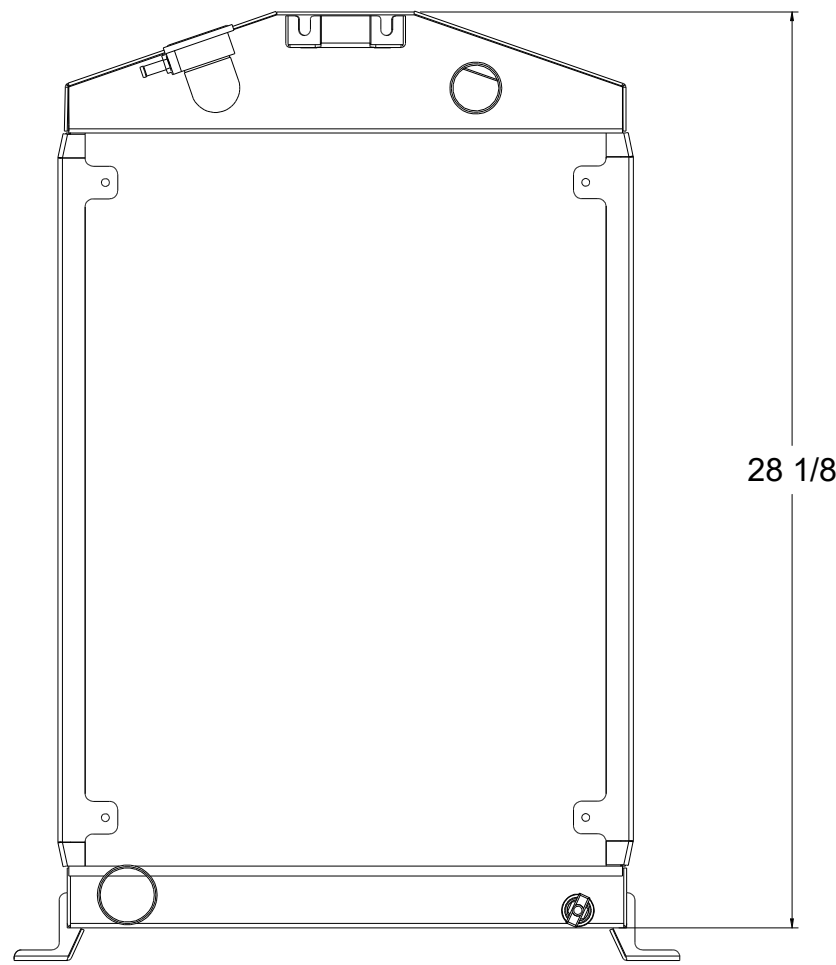

8 7 6 5 4 3 2 1

SKU #	Transmission	Core Size
1-98504-100	Manual	Standard (2 Rows Of 1" Tubes)
1-98504-200	Manual	Upgraded (2 Rows Of 1.25" Tubes)

Wizard
cooling
Custom Aluminum Radiators
www.wizardcooling.com