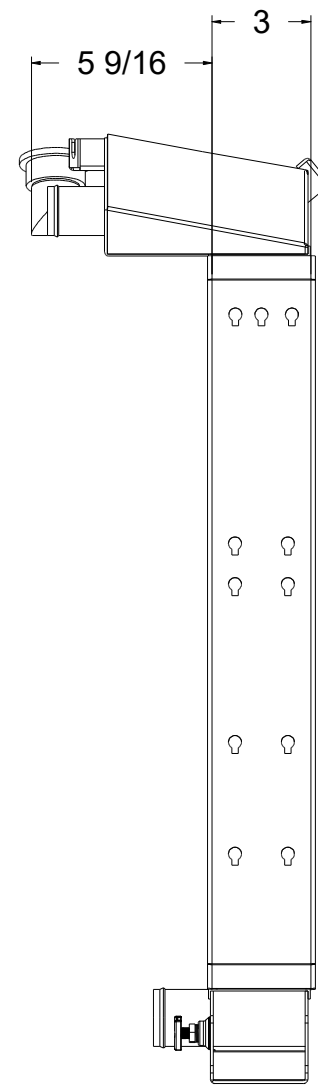

8 7 6 5 4 3 2 1

SKU #	Transmission	Core Size
1-98504-100	Manual	Standard (2 Rows Of 1" Tubes)
1-98504-200	Manual	Upgraded (2 Rows Of 1.25" Tubes)

Wizard
cooling
Custom Aluminum Radiators
www.wizardcooling.com

Contact Us:
716-655-6760

Part Number
1-98504-Radiator

8 7 6 5 4 3 2 1