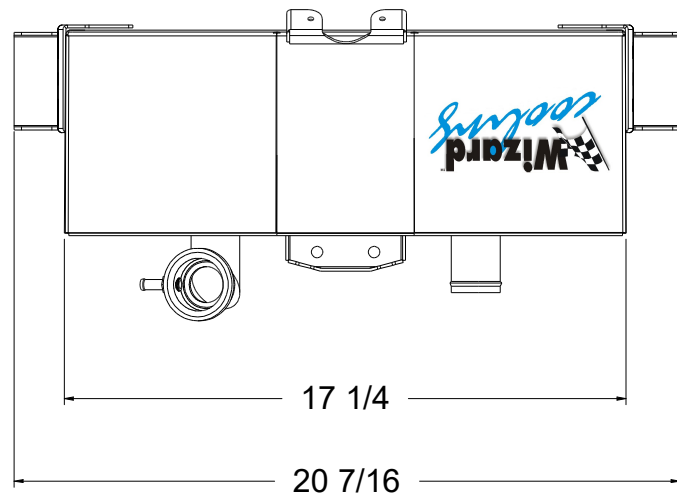

8 7 6 5 4 3 2 1

SKU #	Transmission	Core Size
1-98504-100	Manual	Standard (2 Rows Of 1" Tubes)
1-98504-200	Manual	Upgraded (2 Rows Of 1.25" Tubes)

Wizard
cooling
Custom Aluminum Radiators
www.wizardcooling.com

Contact Us:
716-655-6760

Part Number
1-98504-Radiator

8 7 6 5 4 3 2 1