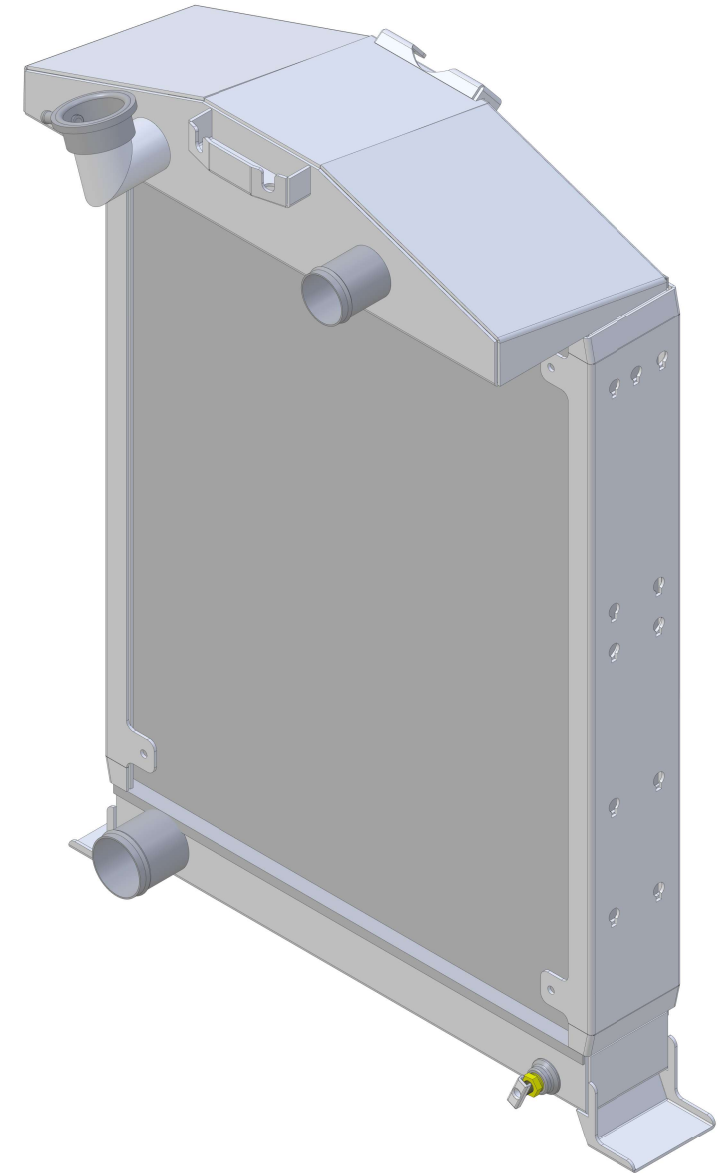

8 7 6 5 4 3 2 1

SKU #	Transmission	Core Size
1-98504-100	Manual	Standard (2 Rows Of 1" Tubes)
1-98504-200	Manual	Upgraded (2 Rows Of 1.25" Tubes)

Wizard
cooling
Custom Aluminum Radiators
www.wizardcooling.com

Contact Us:
716-655-6760

Part Number
1-98504-Radiator

8 7 6 5 4 3 2 1