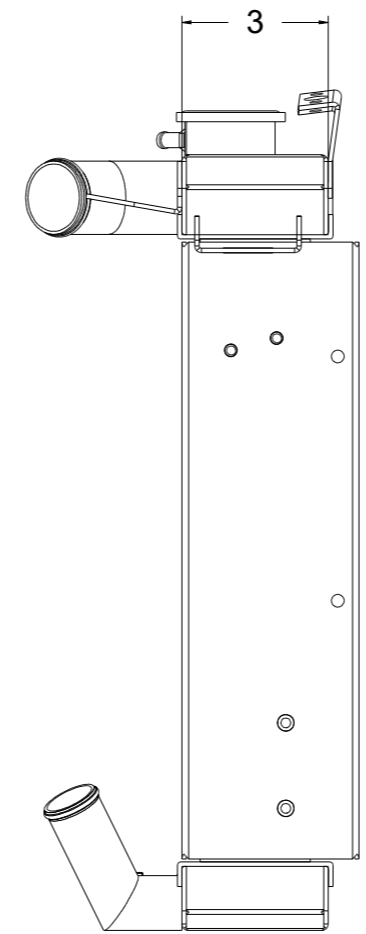

1

D

D

SKU #	Transmission	Core Size
1-99091-100	Manual	Standard (2 Rows Of 1" Tubes)
1-99091-200	Manual	Upgraded (2 Rows Of 1.25" Tubes)

C

C

B

B