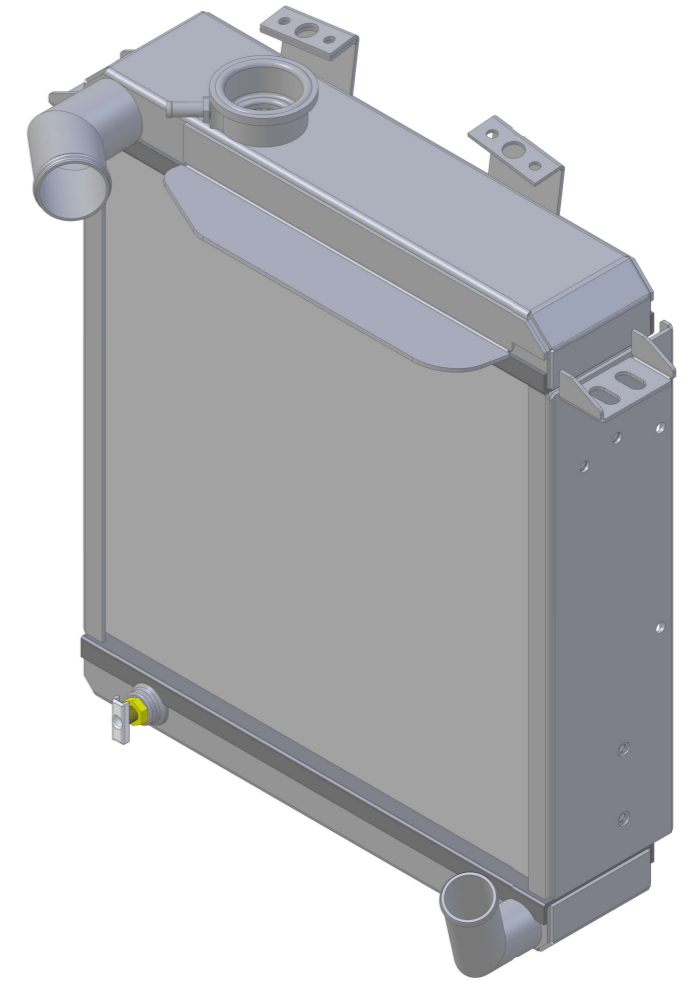

1

D

D

SKU #	Transmission	Core Size
1-99091-100	Manual	Standard (2 Rows Of 1" Tubes)
1-99091-200	Manual	Upgraded (2 Rows Of 1.25" Tubes)

C

C

B

B