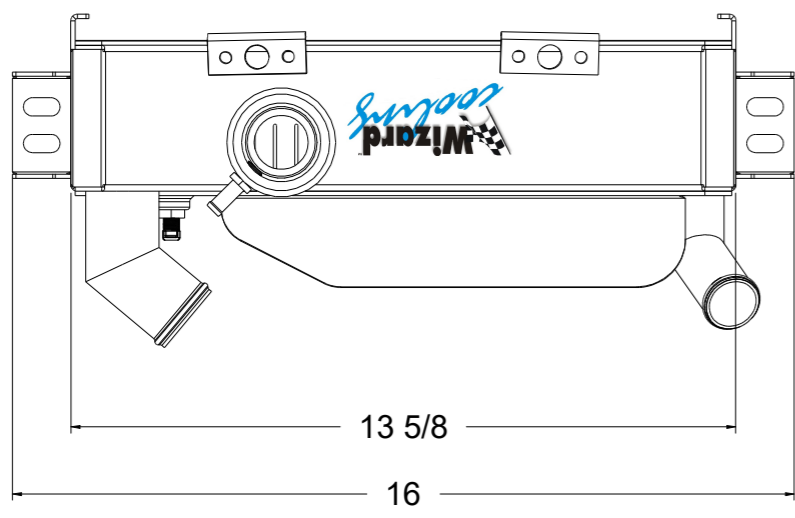

8

7

6

5

4

3

2

1

1

D

D

SKU #	Transmission	Core Size
1-99091-100	Manual	Standard (2 Rows Of 1" Tubes)
1-99091-200	Manual	Upgraded (2 Rows Of 1.25" Tubes)

C

C

B

B