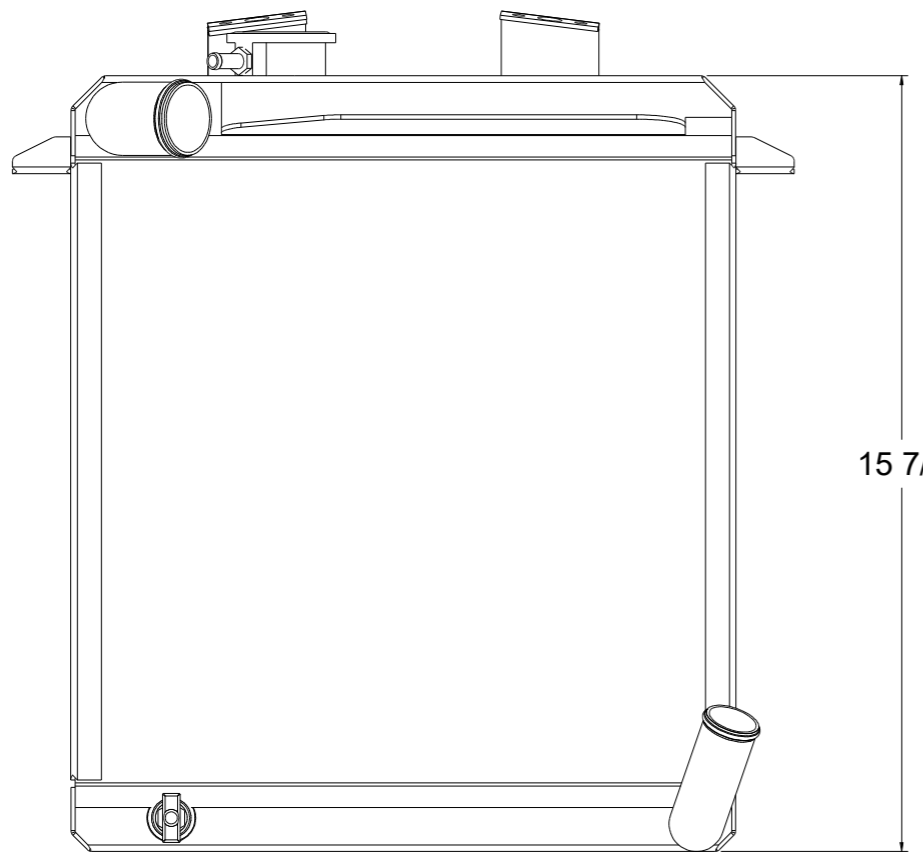

1

D

D

SKU #	Transmission	Core Size
1-99091-100	Manual	Standard (2 Rows Of 1" Tubes)
1-99091-200	Manual	Upgraded (2 Rows Of 1.25" Tubes)

C

C

B

B