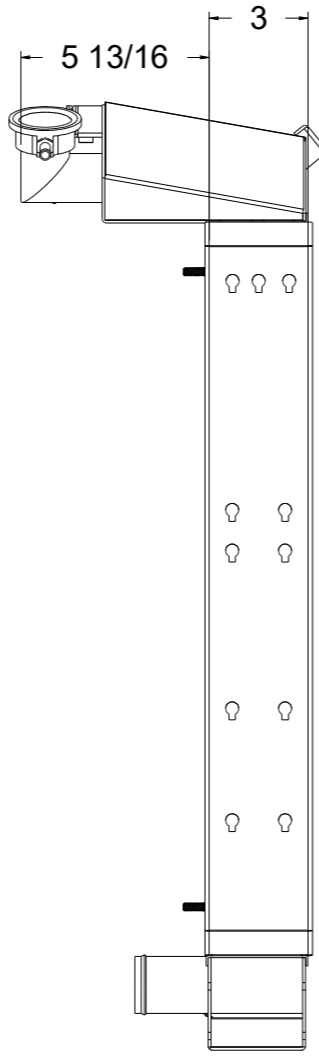

8 7 6 5 4 3 2 1

SKU #	Transmission	Core Size
1-98503-110	Automatic	Standard (2 Rows Of 1" Tubes)
1-98503-210	Automatic	Upgraded (2 Rows Of 1.25" Tubes)

Wizard
cooling
Custom Aluminum Radiators
www.wizardcooling.com

Contact Us:
716-655-6760

Part Number
1-98503-Radiator

8 7 6 5 4 3 2 1