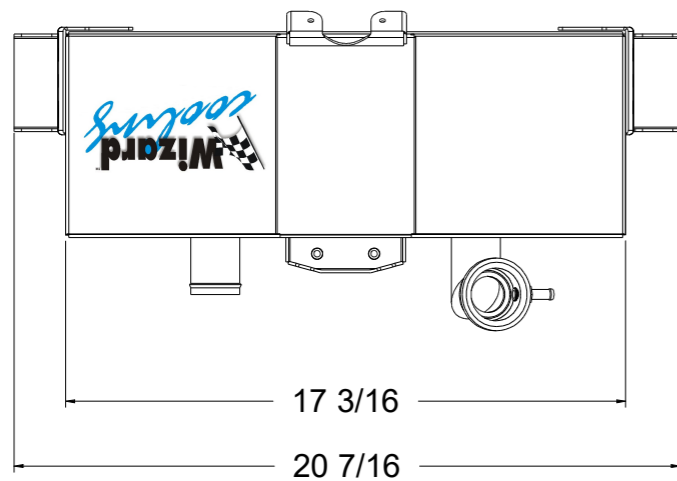

8 7 6 5 4 3 2 1

SKU #	Transmission	Core Size
1-98503-110	Automatic	Standard (2 Rows Of 1" Tubes)
1-98503-210	Automatic	Upgraded (2 Rows Of 1.25" Tubes)

Wizard
cooling
Custom Aluminum Radiators
www.wizardcooling.com