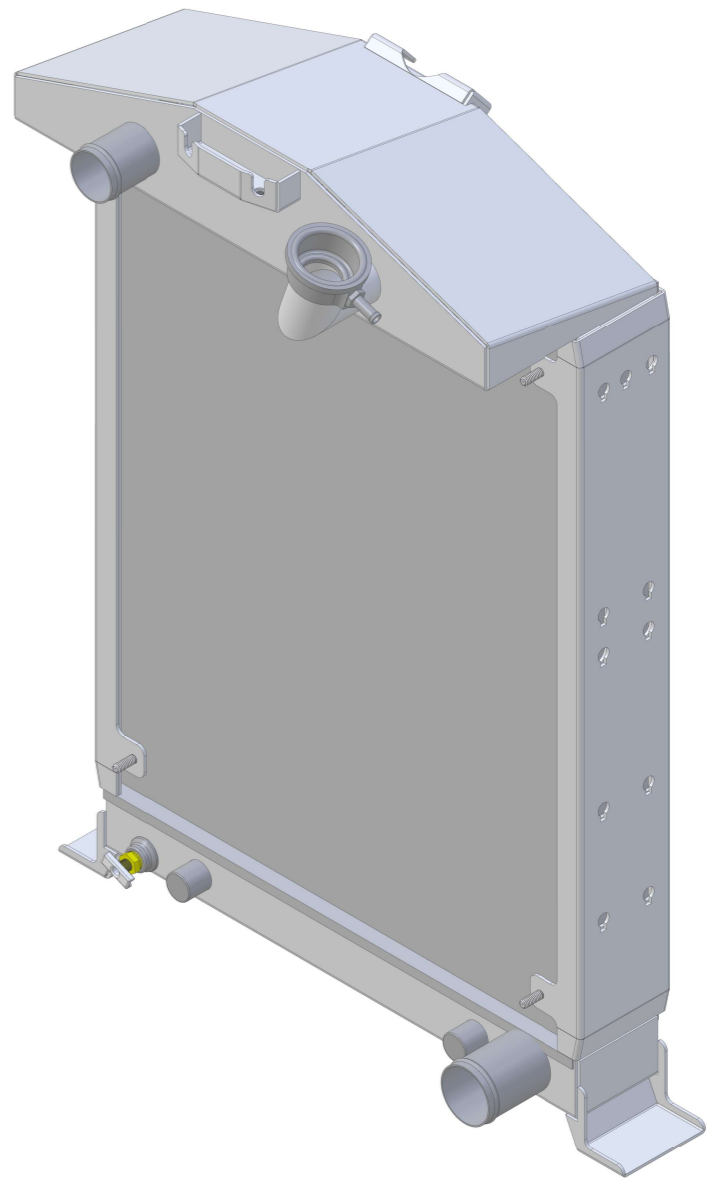

8 7 6 5 4 3 2 1

SKU #	Transmission	Core Size
1-98503-110	Automatic	Standard (2 Rows Of 1" Tubes)
1-98503-210	Automatic	Upgraded (2 Rows Of 1.25" Tubes)

Wizard
cooling
Custom Aluminum Radiators
www.wizardcooling.com

Contact Us:
716-655-6760

Part Number
1-98503-Radiator

8 7 6 5 4 3 2 1