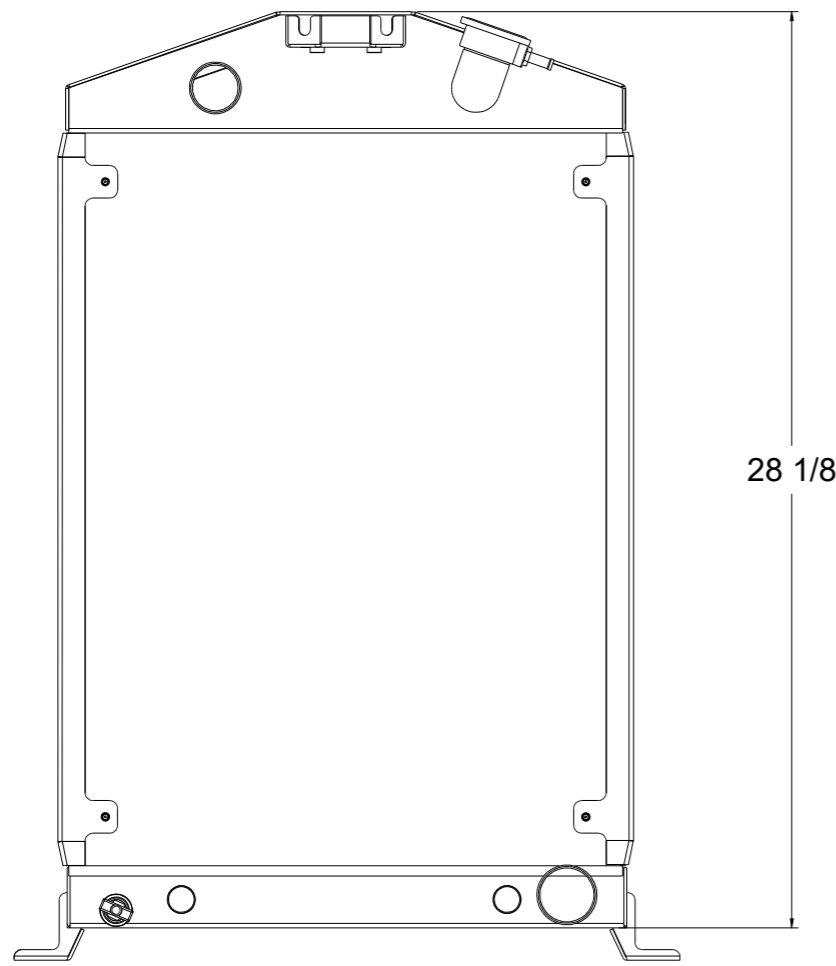

8 7 6 5 4 3 2 1

SKU #	Transmission	Core Size
1-98503-110	Automatic	Standard (2 Rows Of 1" Tubes)
1-98503-210	Automatic	Upgraded (2 Rows Of 1.25" Tubes)

Wizard
cooling
Custom Aluminum Radiators
www.wizardcooling.com