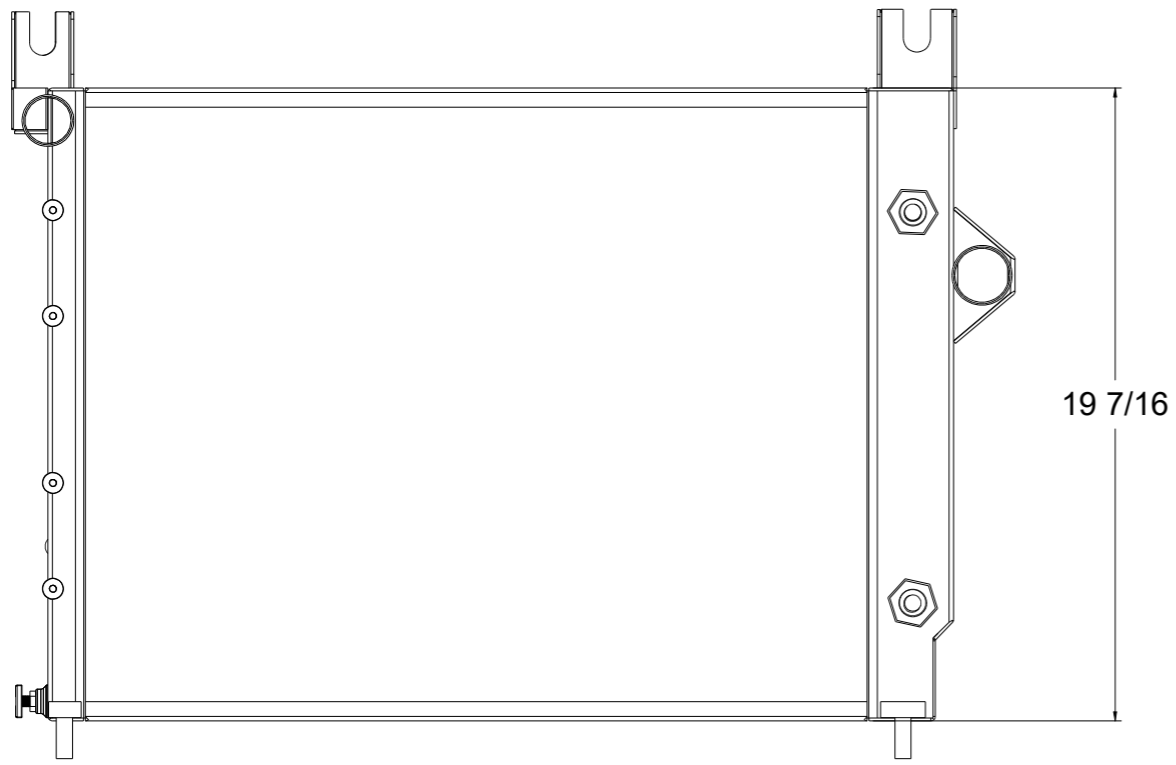

8 7 6 5 4 3 2 1

D

SKU #	Transmission	Core Size
1-2294-100	Manual	Standard (2 Rows Of 1" Tubes)
1-2294-200	Manual	Upgraded (2 Rows Of 1.25" Tubes)

C

B

A

Wizard
cooling
Custom Aluminum Radiators
www.wizardcooling.com