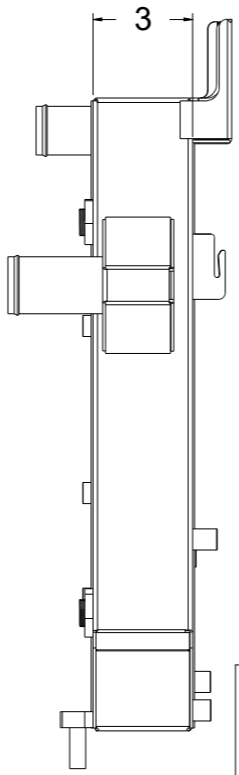

8 7 6 5 4 3 2 1

D

SKU #	Transmission	Core Size
1-2294-100	Manual	Standard (2 Rows Of 1" Tubes)
1-2294-200	Manual	Upgraded (2 Rows Of 1.25" Tubes)

C

B

A

Wizard
cooling
Custom Aluminum Radiators
www.wizardcooling.com

Contact Us:
716-655-6760

Part Number
1-2294-Radiator

8 7 6 5 4 3 2 1