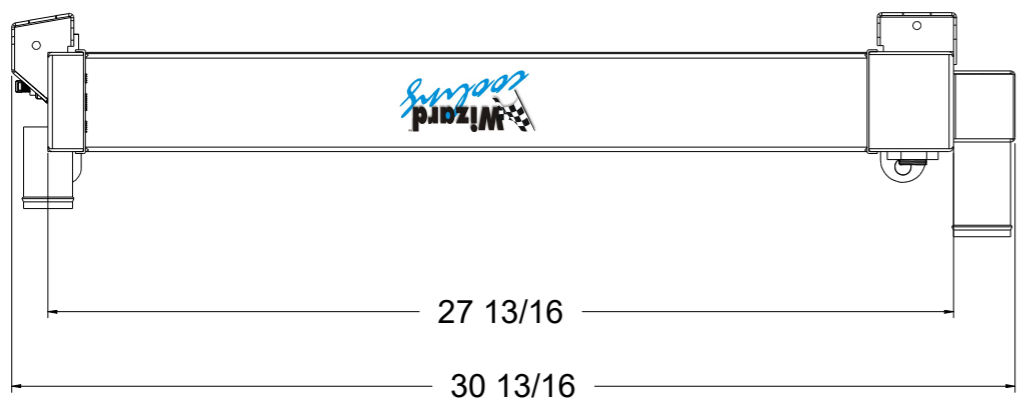

8 7 6 5 4 3 2 1

D

SKU #	Transmission	Core Size
1-2294-100	Manual	Standard (2 Rows Of 1" Tubes)
1-2294-200	Manual	Upgraded (2 Rows Of 1.25" Tubes)

C

B

A

Wizard
cooling
Custom Aluminum Radiators
www.wizardcooling.com