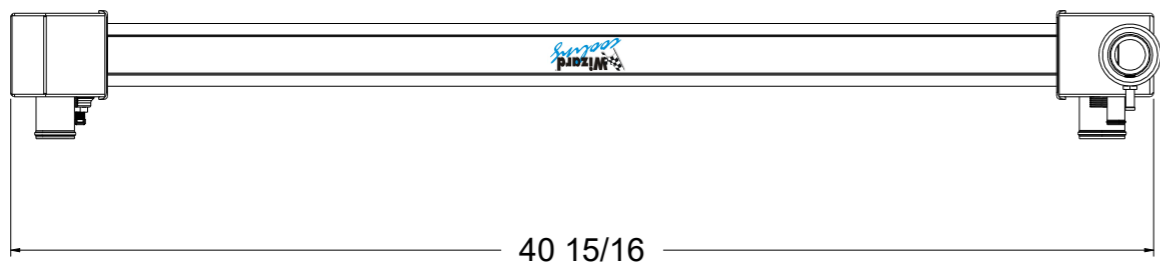

8 7 6 5 4 3 2 1

D

D

SKU #	Transmission	Core Size
1-1520-110	Automatic	Standard (2 Rows Of 1" Tubes)
1-1520-210	Automatic	Upgraded (2 Rows Of 1.25" Tubes)

C

C

B

B