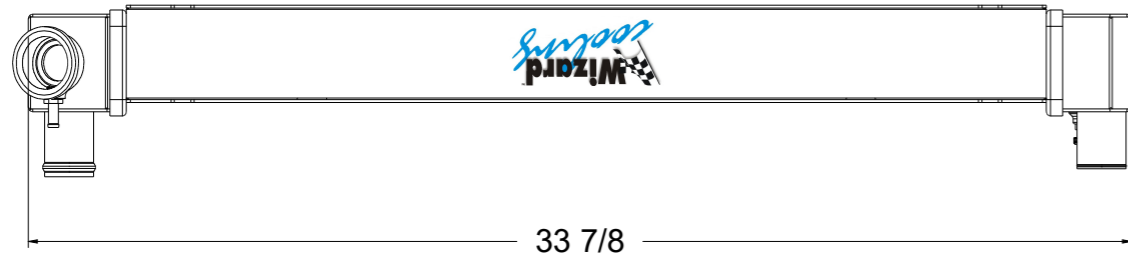

SKU #	Transmission	Core Size
1-98513-100	Manual	Standard (2 Rows Of 1" Tubes)
1-98513-200	Manual	Upgraded (2 Rows Of 1.25" Tubes)

 Custom Aluminum Radiators
www.wizardcooling.com

Contact Us:
716-655-6760

Part Number
1-98513-Radiator