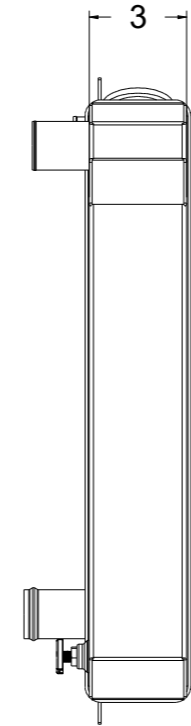

SKU #	Transmission	Core Size
1-98513-100	Manual	Standard (2 Rows Of 1" Tubes)
1-98513-200	Manual	Upgraded (2 Rows Of 1.25" Tubes)

 Custom Aluminum Radiators
www.wizardcooling.com

Contact Us:
716-655-6760

Part Number
1-98513-Radiator