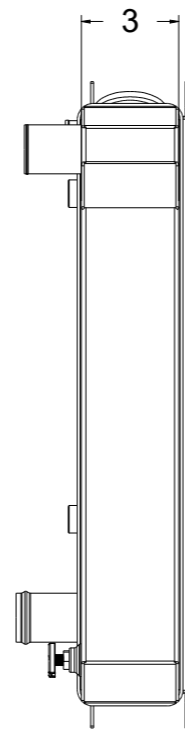

SKU #	Transmission	Core Size
1-98513-110	Automatic	Standard (2 Rows Of 1" Tubes)
1-98513-210	Automatic	Upgraded (2 Rows Of 1.25" Tubes)

 Custom Aluminum Radiators
www.wizardcooling.com

Contact Us:
 716-655-6760

Part Number
1-98513-Radiator