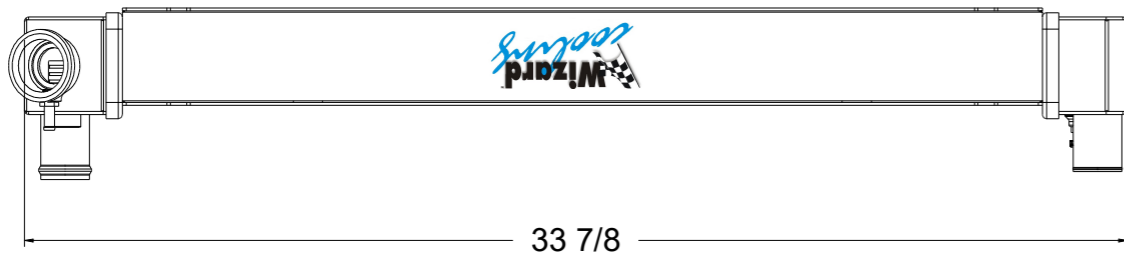

SKU #	Transmission	Core Size
1-98513-110	Automatic	Standard (2 Rows Of 1" Tubes)
1-98513-210	Automatic	Upgraded (2 Rows Of 1.25" Tubes)

 Custom Aluminum Radiators
www.wizardcooling.com

Contact Us:
 716-655-6760

Part Number
1-98513-Radiator