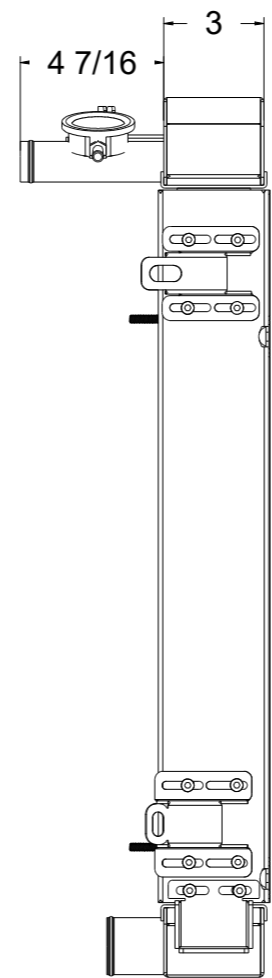

8 7 6 5 4 3 2 1

D

SKU #	Transmission	Core Size
1-98493-100	Manual	Standard (2 Rows Of 1" Tubes)
1-98493-110	Automatic	
1-98493-200	Manual	Upgraded (2 Rows Of 1.25" Tubes)
1-98493-210	Automatic	

C

B

A

8 7 6 5 4 3 2 1