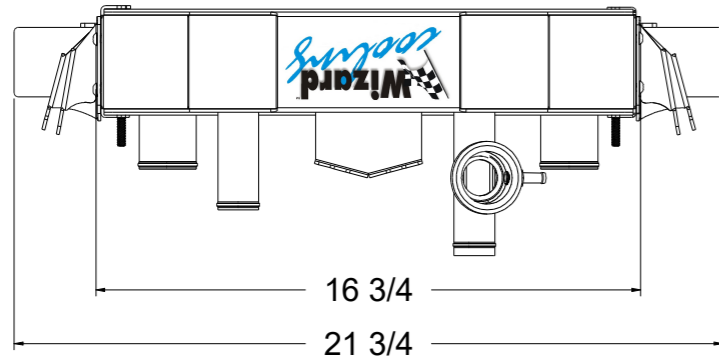

8 7 6 5 4 3 2 1

D

SKU #	Transmission	Core Size
1-98493-100	Manual	Standard (2 Rows Of 1" Tubes)
1-98493-110	Automatic	
1-98493-200	Manual	Upgraded (2 Rows Of 1.25" Tubes)
1-98493-210	Automatic	

C

B

A

8 7 6 5 4 3 2 1