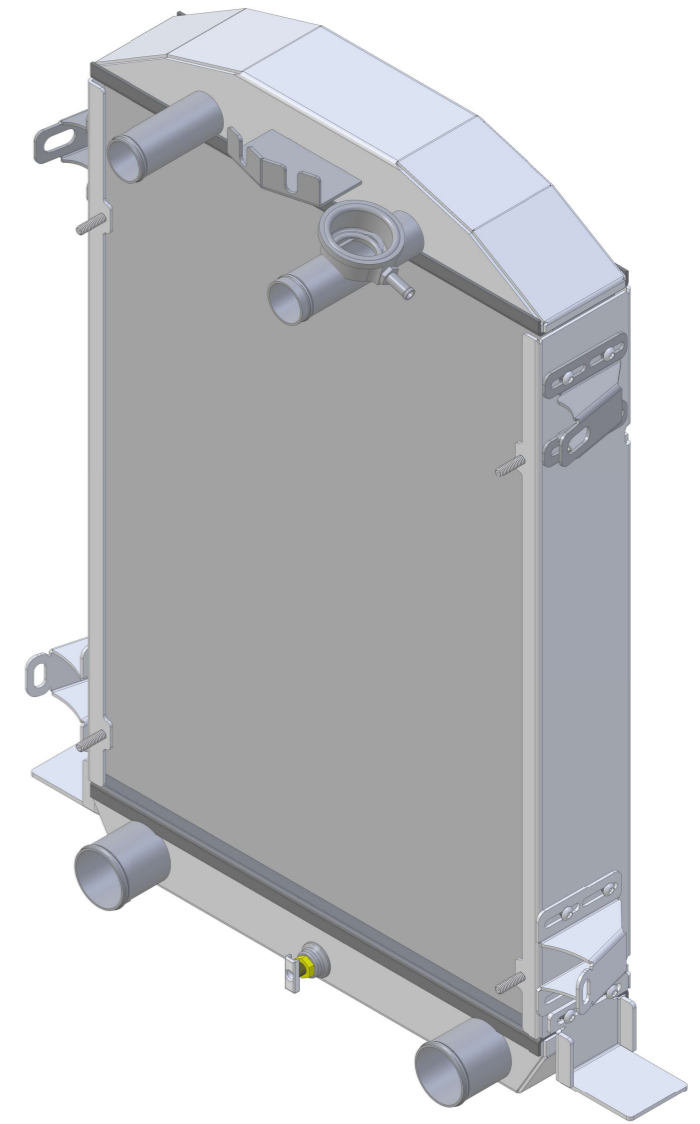

8 7 6 5 4 3 2 1

D

SKU #	Transmission	Core Size
1-98493-100	Manual	Standard (2 Rows Of 1" Tubes)
1-98493-110	Automatic	
1-98493-200	Manual	Upgraded (2 Rows Of 1.25" Tubes)
1-98493-210	Automatic	

C

B

A

8 7 6 5 4 3 2 1