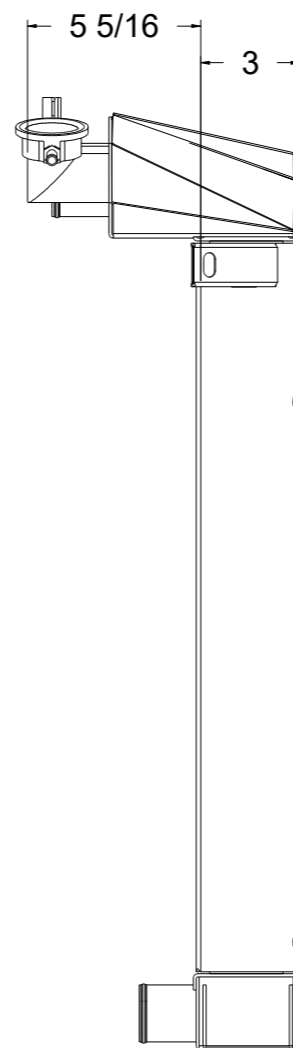

8 7 6 5 4 3 2 1

SKU #	Transmission	Core Size
1-98494-110	Automatic	Standard (2 Rows Of 1" Tubes)
1-98494-210	Automatic	Upgraded (2 Rows Of 1.25" Tubes)

Wizard
cooling
Custom Aluminum Radiators
www.wizardcooling.com

Contact Us:
716-655-6760

Part Number
1-98494-Radiator

8 7 6 5 4 3 2 1