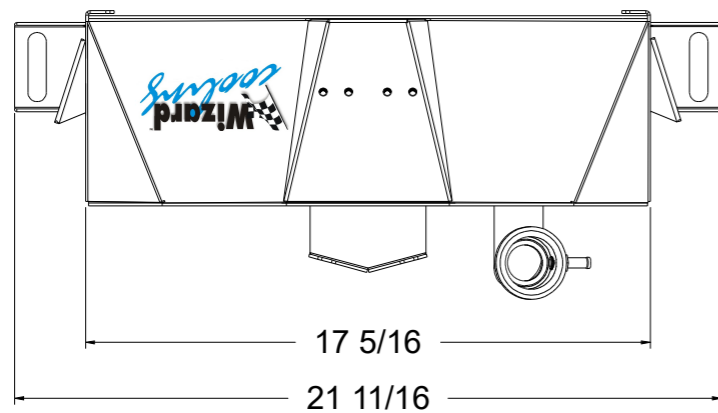

8 7 6 5 4 3 2 1

SKU #	Transmission	Core Size
1-98494-110	Automatic	Standard (2 Rows Of 1" Tubes)
1-98494-210	Automatic	Upgraded (2 Rows Of 1.25" Tubes)

Wizard
cooling
Custom Aluminum Radiators
www.wizardcooling.com