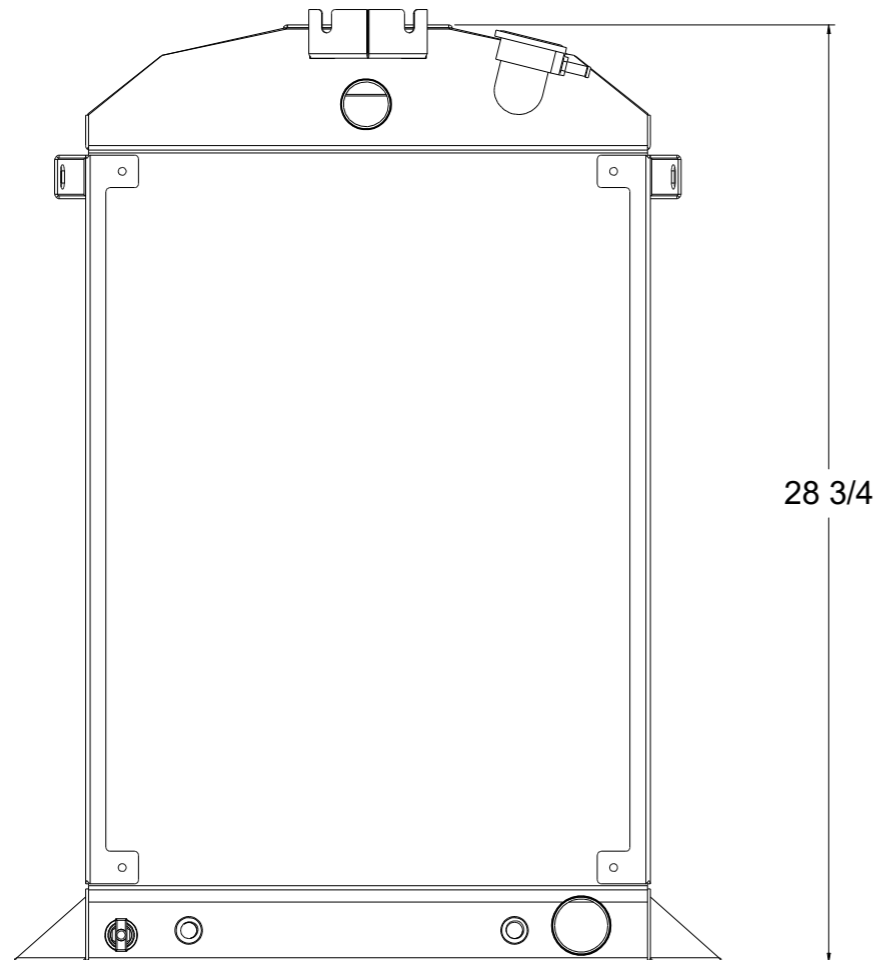

8 7 6 5 4 3 2 1

SKU #	Transmission	Core Size
1-98494-110	Automatic	Standard (2 Rows Of 1" Tubes)
1-98494-210	Automatic	Upgraded (2 Rows Of 1.25" Tubes)

Wizard
cooling
Custom Aluminum Radiators
www.wizardcooling.com