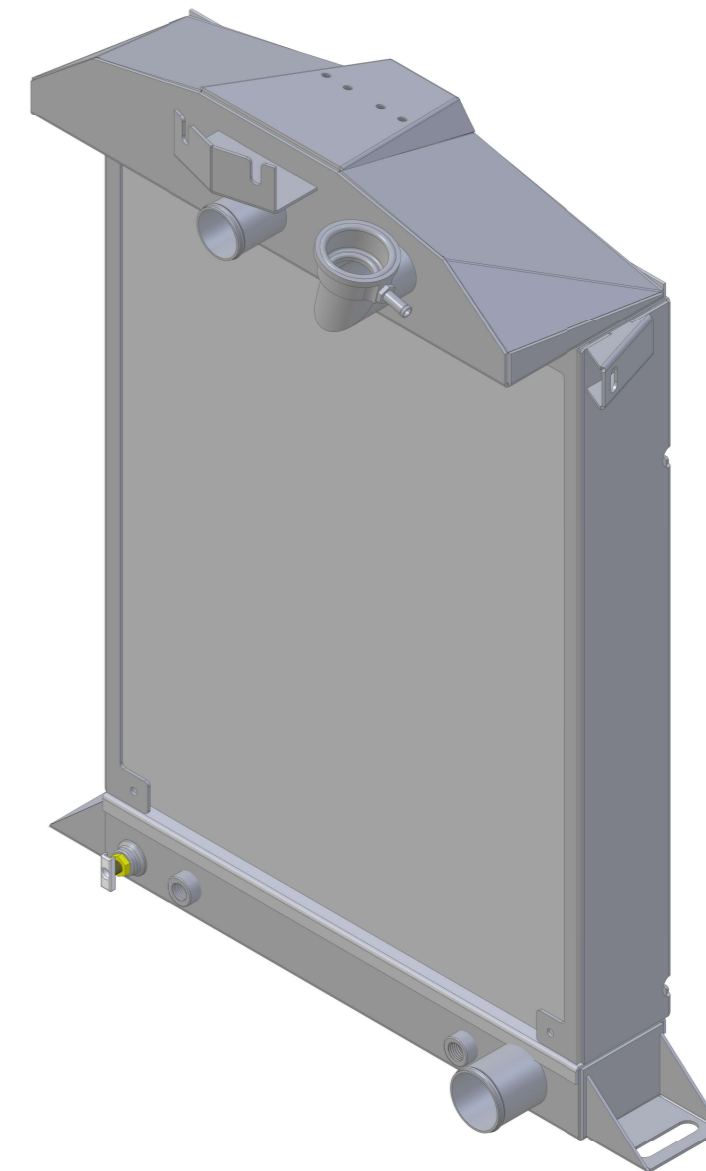

8 7 6 5 4 3 2 1

SKU #	Transmission	Core Size
1-98494-110	Automatic	Standard (2 Rows Of 1" Tubes)
1-98494-210	Automatic	Upgraded (2 Rows Of 1.25" Tubes)

Wizard
cooling
Custom Aluminum Radiators
www.wizardcooling.com