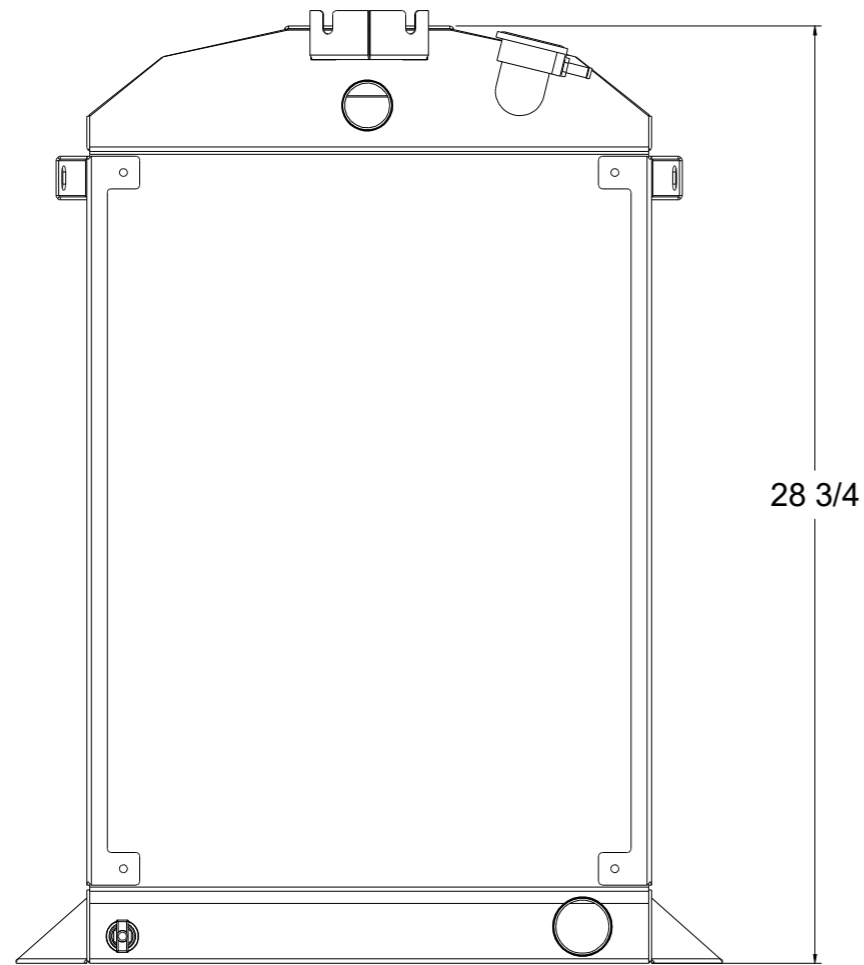

SKU #	Transmission	Core Size
1-98494-100	Manual	Standard (2 Rows Of 1" Tubes)
1-98494-200	Manual	Upgraded (2 Rows Of 1.25" Tubes)

  
**Wizard**  
*cooling*  
 Custom Aluminum Radiators  
[www.wizardcooling.com](http://www.wizardcooling.com)