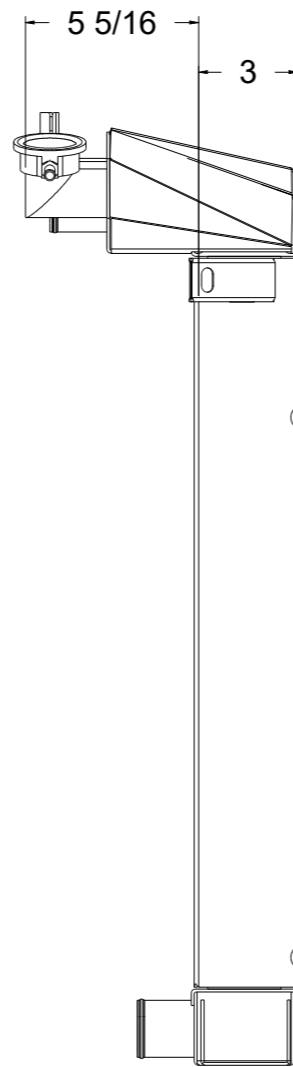

SKU #	Transmission	Core Size
1-98494-100	Manual	Standard (2 Rows Of 1" Tubes)
1-98494-200	Manual	Upgraded (2 Rows Of 1.25" Tubes)

  
**Wizard**  
*cooling*  
 Custom Aluminum Radiators  
[www.wizardcooling.com](http://www.wizardcooling.com)