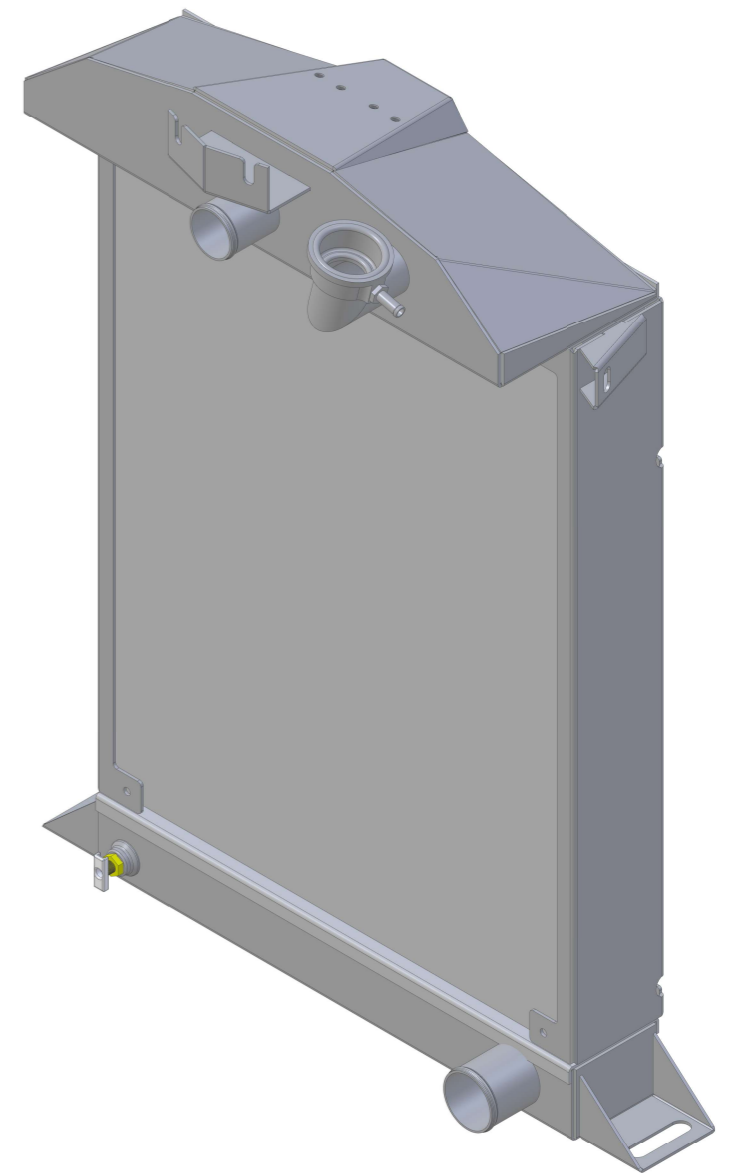

SKU #	Transmission	Core Size
1-98494-100	Manual	Standard (2 Rows Of 1" Tubes)
1-98494-200	Manual	Upgraded (2 Rows Of 1.25" Tubes)

  
**Wizard**  
*cooling*  
 Custom Aluminum Radiators  
[www.wizardcooling.com](http://www.wizardcooling.com)