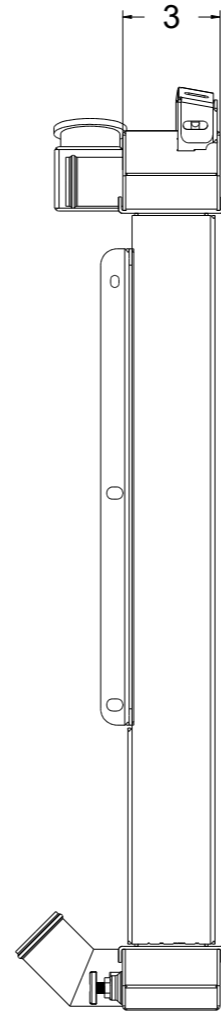

8 7 6 5 4 3 2 1

SKU #	Transmission	Core Size
1-92003-110	Automatic	Standard (2 Rows Of 1" Tubes)
1-92003-210	Automatic	Upgraded (2 Rows Of 1.25" Tubes)

**Wizard**  
*cooling*  
Custom Aluminum Radiators  
[www.wizardcooling.com](http://www.wizardcooling.com)

Contact Us:  
716-655-6760

Part Number  
**1-92003-Radiator**

8 7 6 5 4 3 2 1

D  
C  
B  
A

D  
C  
B  
A