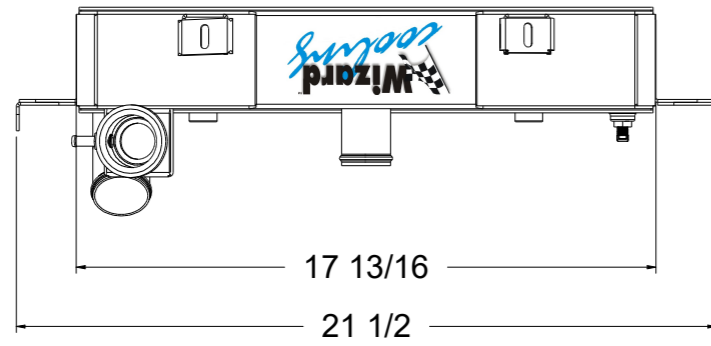

8 7 6 5 4 3 2 1

SKU #	Transmission	Core Size
1-92003-110	Automatic	Standard (2 Rows Of 1" Tubes)
1-92003-210	Automatic	Upgraded (2 Rows Of 1.25" Tubes)

**Wizard**  
*cooling*  
Custom Aluminum Radiators  
[www.wizardcooling.com](http://www.wizardcooling.com)