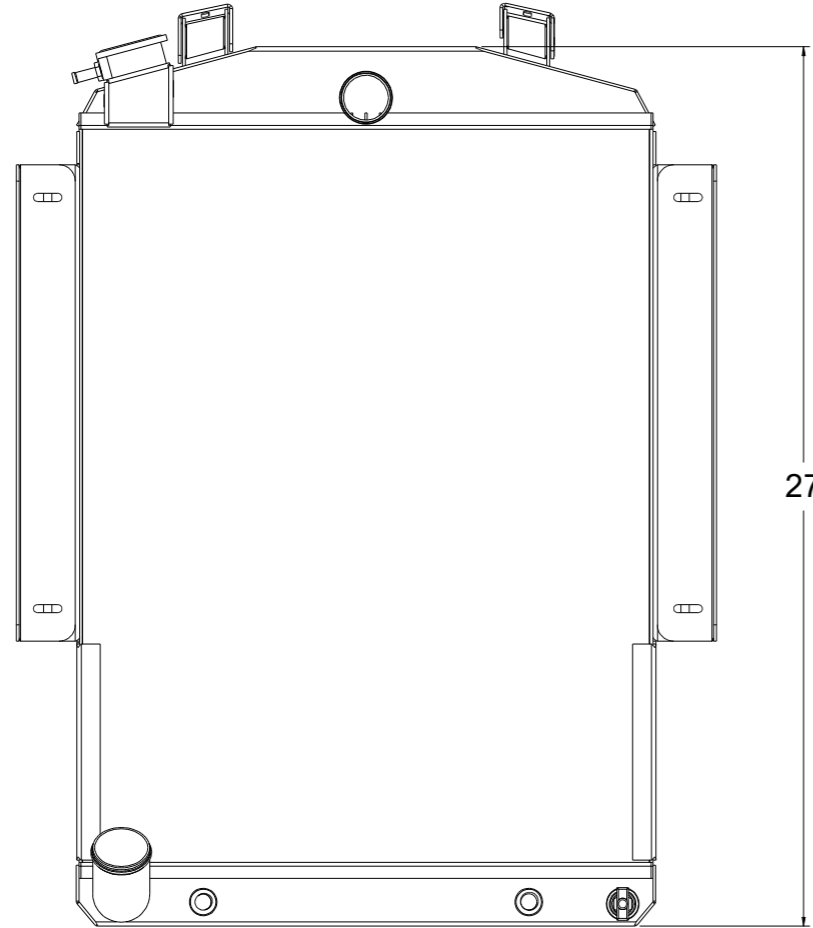

8 7 6 5 4 3 2 1

SKU #	Transmission	Core Size
1-92003-110	Automatic	Standard (2 Rows Of 1" Tubes)
1-92003-210	Automatic	Upgraded (2 Rows Of 1.25" Tubes)

**Wizard**  
*cooling*  
Custom Aluminum Radiators  
[www.wizardcooling.com](http://www.wizardcooling.com)