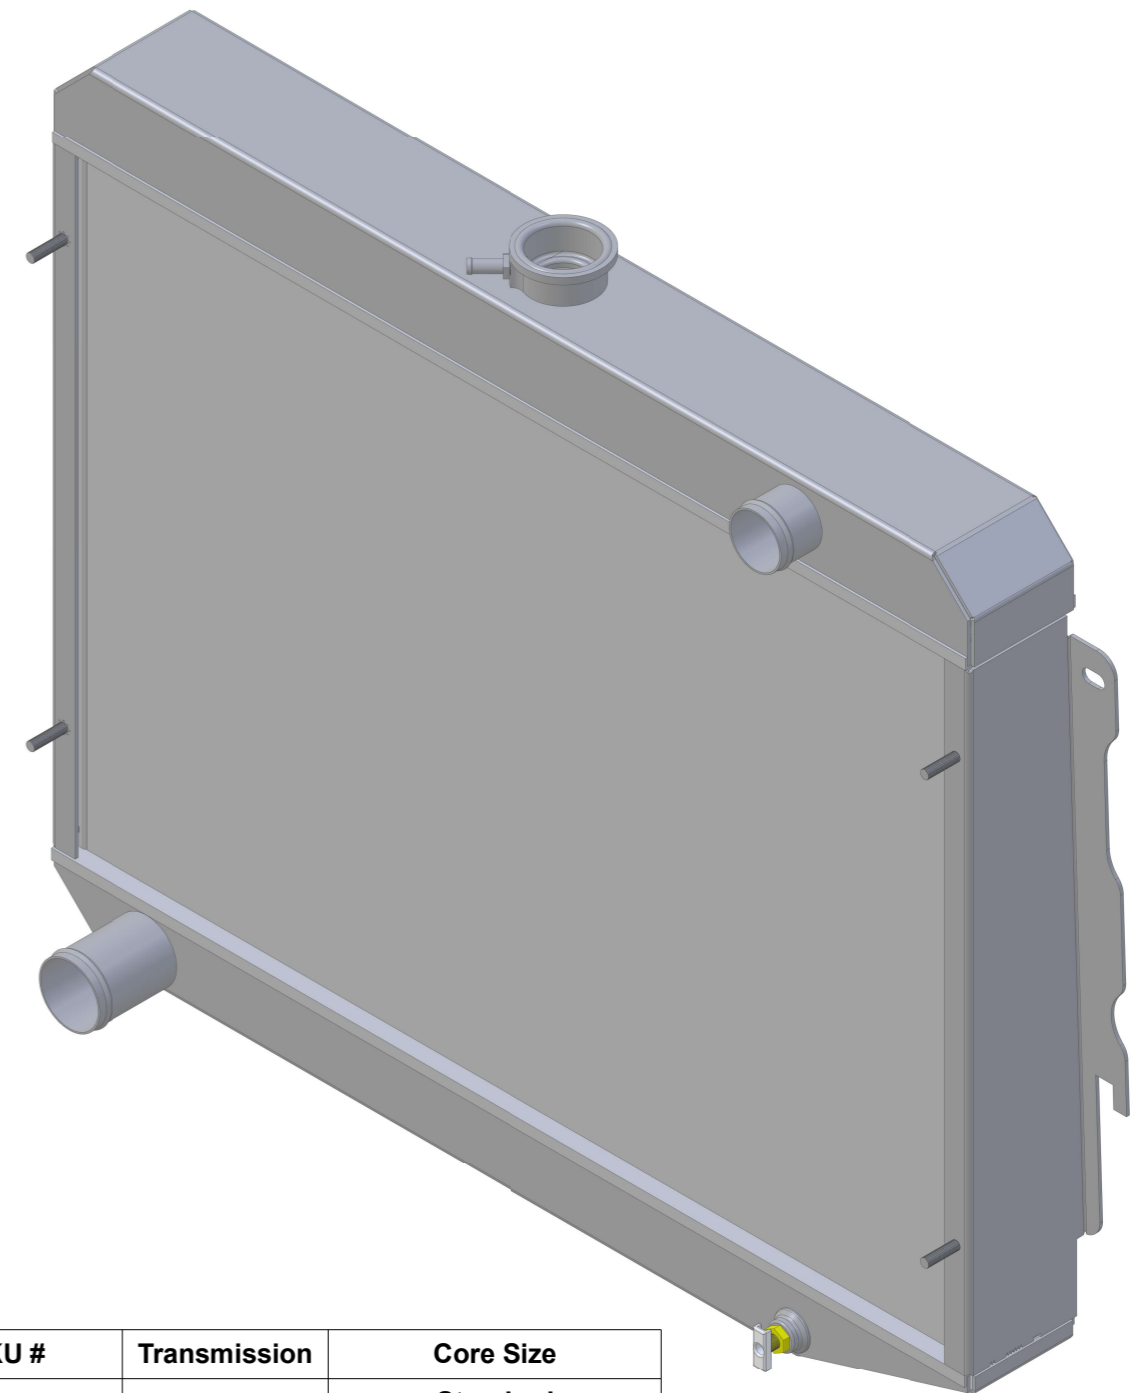

8 7 6 5 4 3 2 1

SKU #	Transmission	Core Size
1-375-100	Manual	Standard (2 Rows Of 1" Tubes)
1-375-200	Manual	Upgraded (2 Rows Of 1.25" Tubes)

  
**Wizard**  
*cooling*  
 Custom Aluminum Radiators  
[www.wizardcooling.com](http://www.wizardcooling.com)