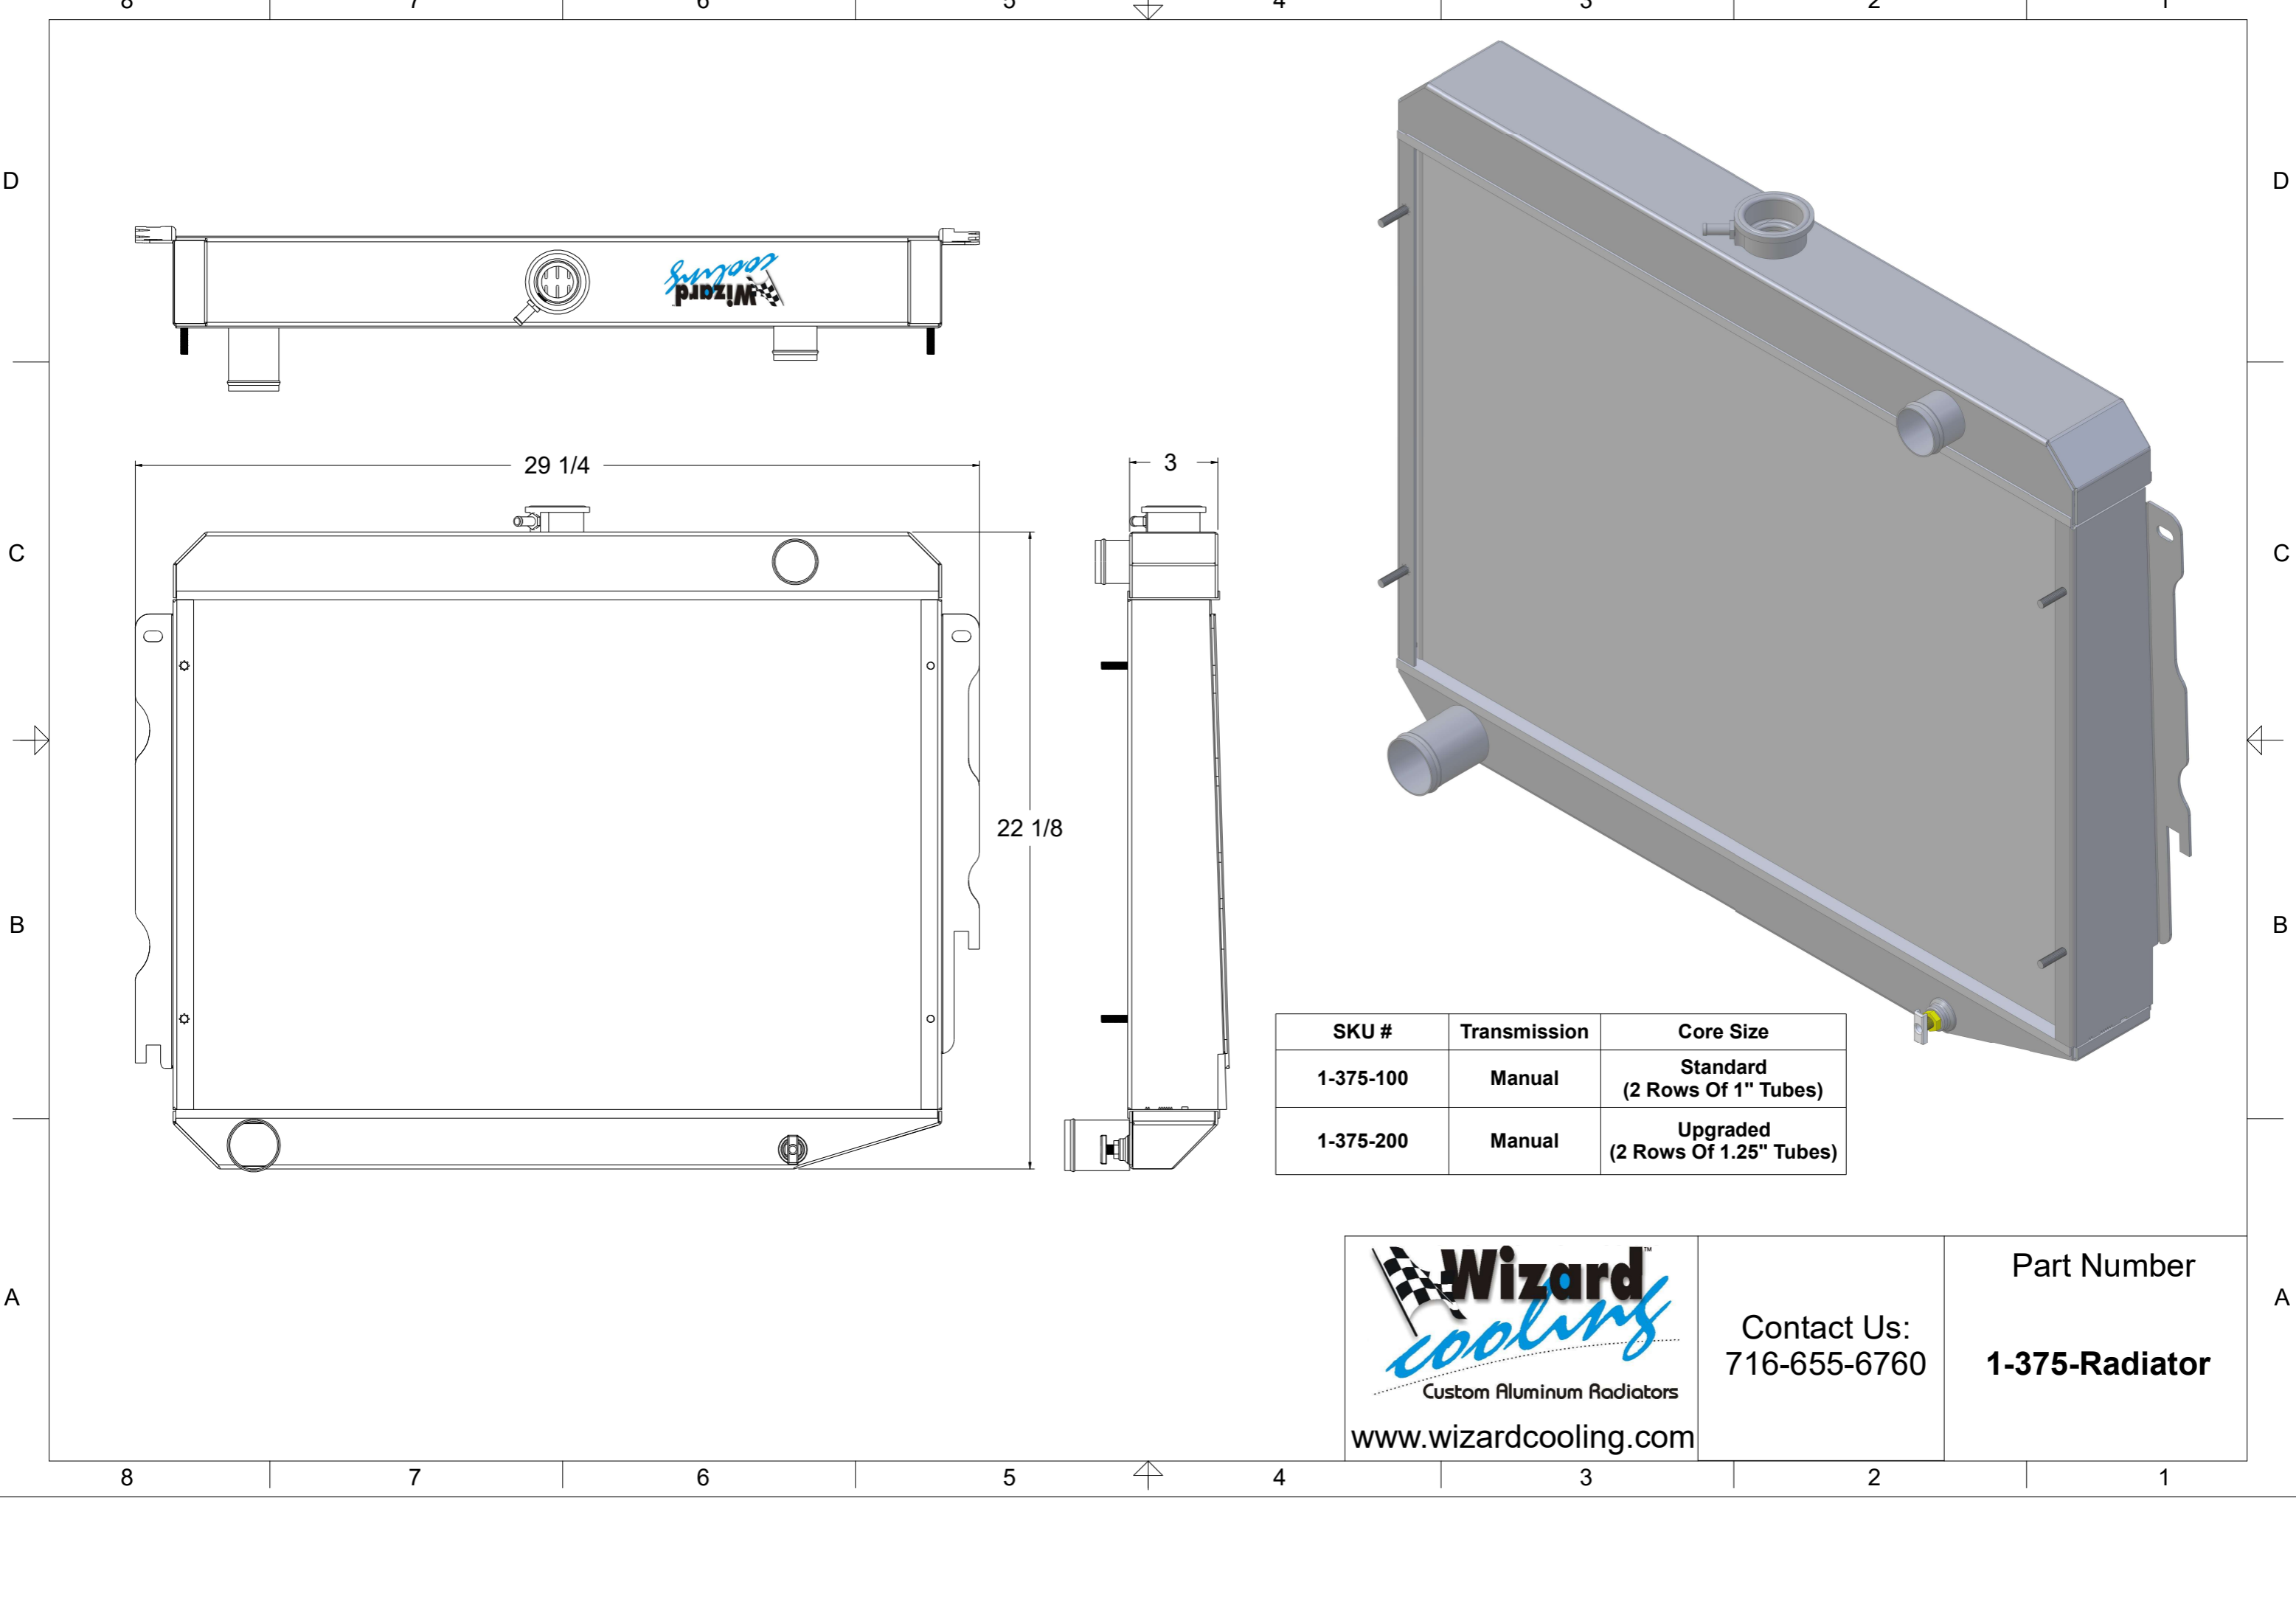

8 7 6 5 4 3 2 1

SKU #	Transmission	Core Size
1-375-100	Manual	Standard (2 Rows Of 1" Tubes)
1-375-200	Manual	Upgraded (2 Rows Of 1.25" Tubes)

  
**Wizard**  
*cooling*  
 Custom Aluminum Radiators  
[www.wizardcooling.com](http://www.wizardcooling.com)