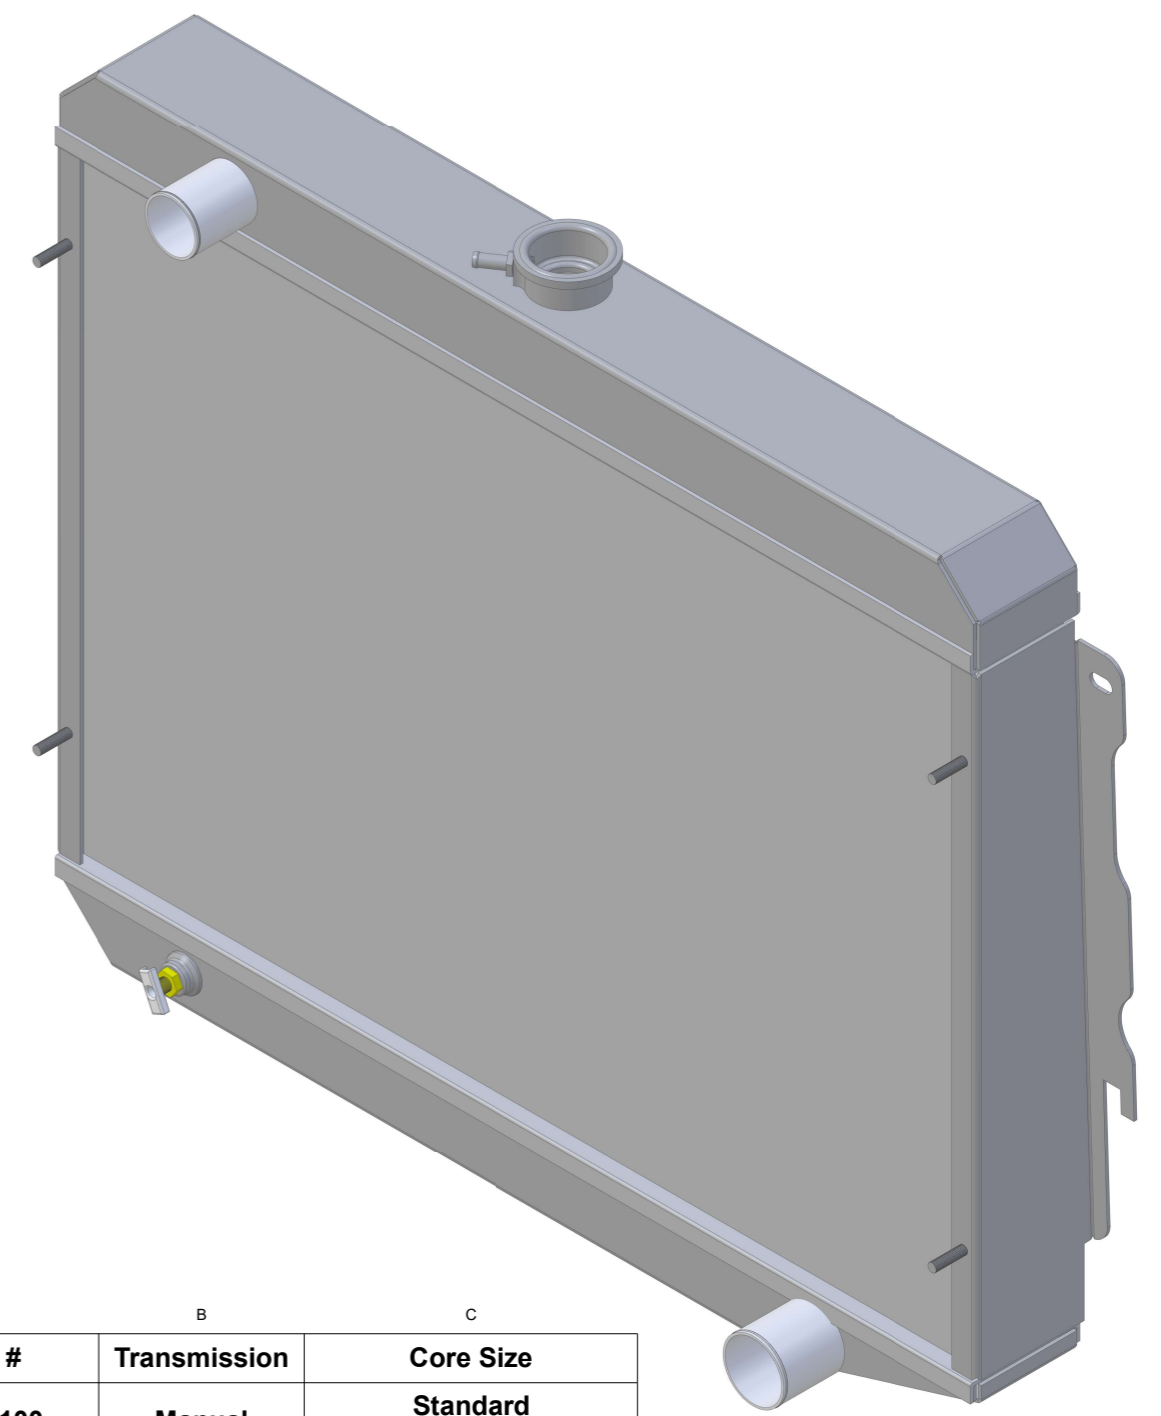

8 7 6 5 4 3 2 1

D

C

B

A

8 7 6 5 4 3 2 1

D

C

B

A

	A	B	C
0	SKU #	Transmission	Core Size
1	1-374-100	Manual	Standard (2 Rows Of 1" Tubes)
2	1-374-200	Manual	Upgraded (2 Rows Of 1.25" Tubes)
3			

www.wizardcooling.com

Contact Us:
716-655-6760

Part Number
1-374-Radiator