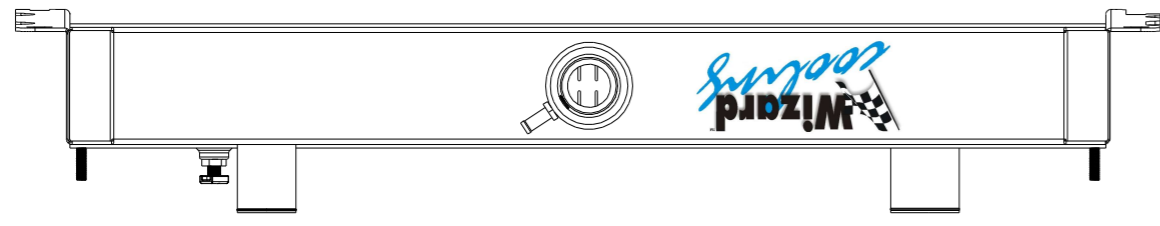

8 7 6 5 4 3 2 1

D

C

B

A

8 7 6 5 4 3 2 1

D

C

B

A

	A	B	C
0	SKU #	Transmission	Core Size
1	1-374-100	Manual	Standard (2 Rows Of 1" Tubes)
2	1-374-200	Manual	Upgraded (2 Rows Of 1.25" Tubes)
3			

www.wizardcooling.com

Contact Us:
716-655-6760

Part Number
1-374-Radiator