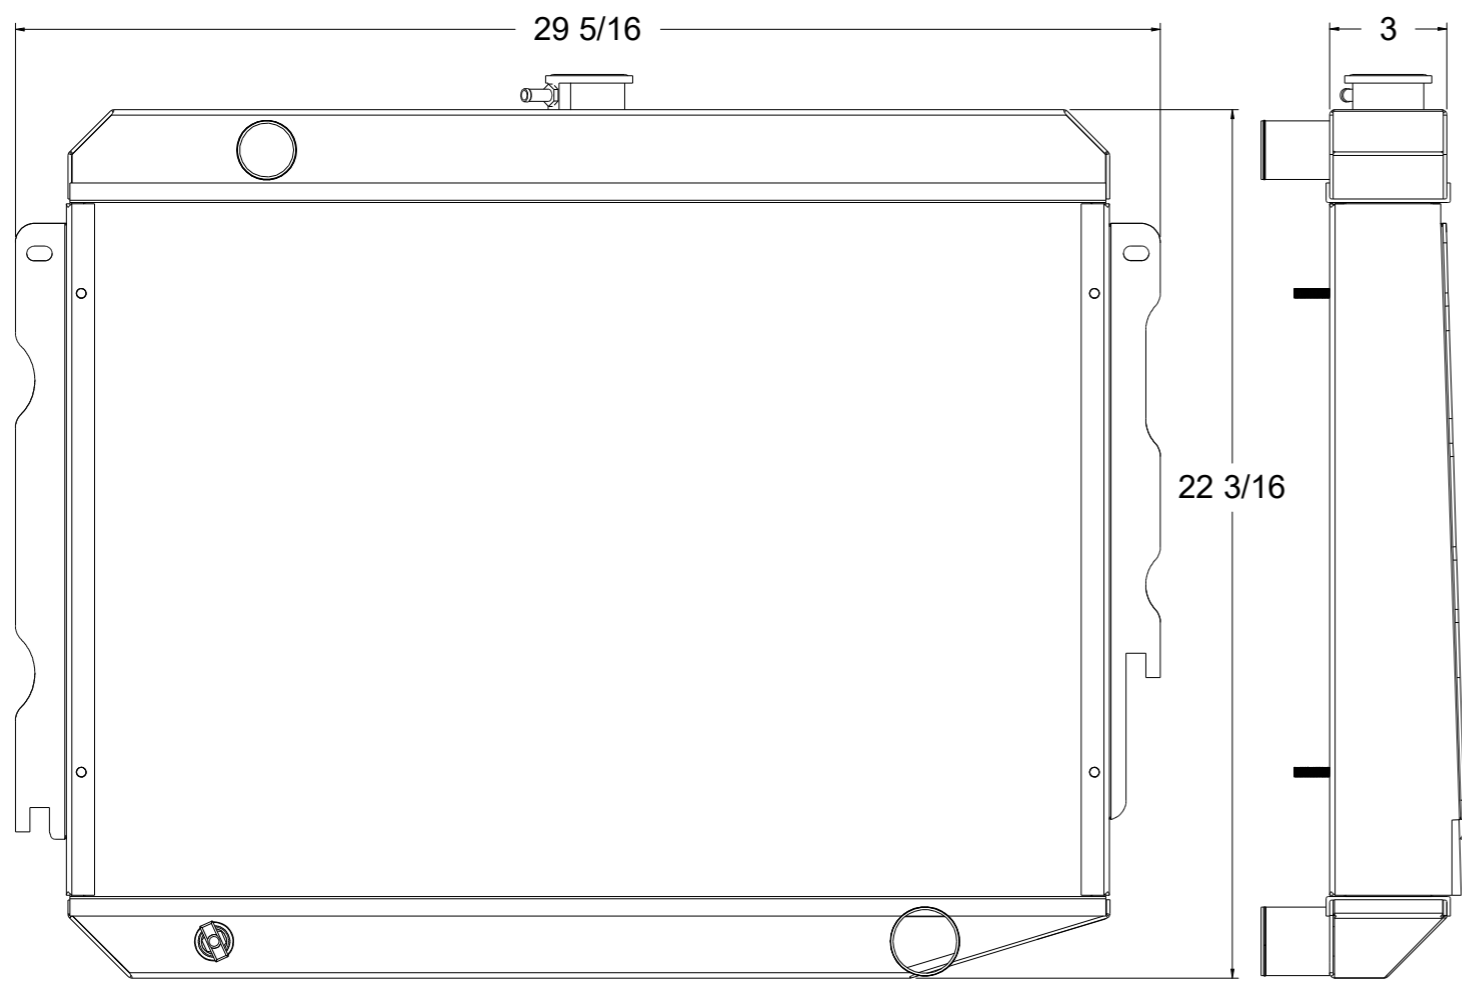

8 7 6 5 4 3 2 1

D

C

B

A

8 7 6 5 4 3 2 1

D

C

B

A

	A	B	C
0	SKU #	Transmission	Core Size
1	1-374-100	Manual	Standard (2 Rows Of 1" Tubes)
2	1-374-200	Manual	Upgraded (2 Rows Of 1.25" Tubes)
3			

www.wizardcooling.com

Contact Us:
716-655-6760

Part Number
1-374-Radiator