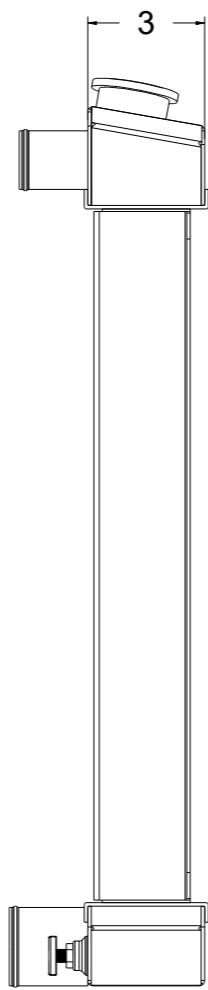

8 7 6 5 4 3 2 1

D

C

D

C

B

A

SKU #	Transmission	Core Size
1-98506-100	Manual	Standard (2 Rows Of 1" Tubes)
1-98506-200	Manual	Upgraded (2 Rows Of 1.25" Tubes)

www.wizardcooling.com

Contact Us:
716-655-6760

Part Number
1-98506-Radiator

8 7 6 5 4 3 2 1