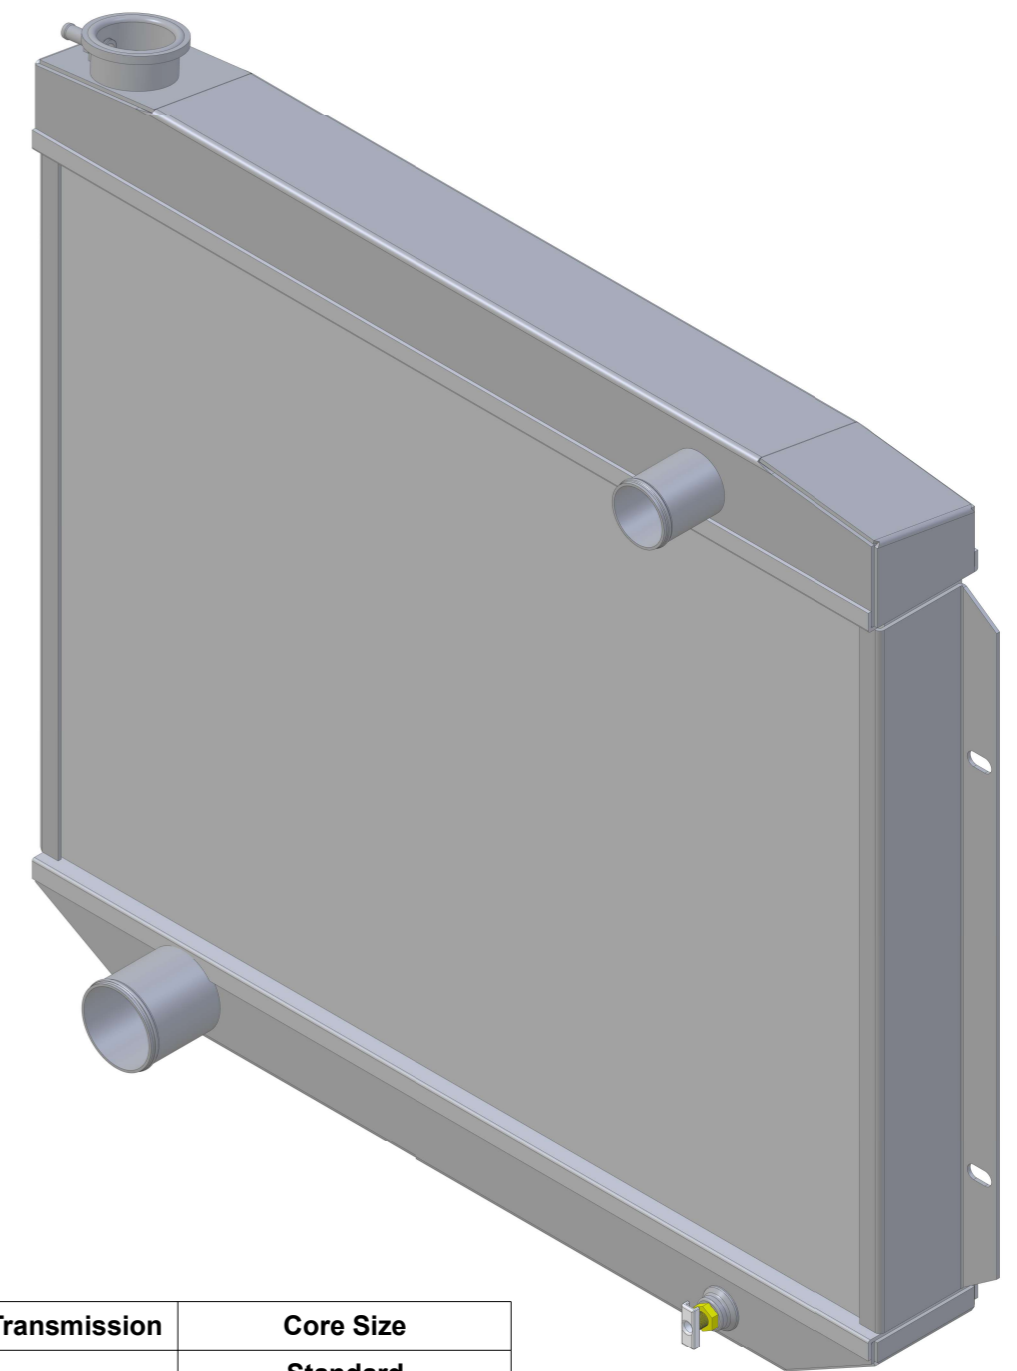

8 7 6 5 4 3 2 1

D

C

D

C

B

A

SKU #	Transmission	Core Size
1-98506-100	Manual	Standard (2 Rows Of 1" Tubes)
1-98506-200	Manual	Upgraded (2 Rows Of 1.25" Tubes)