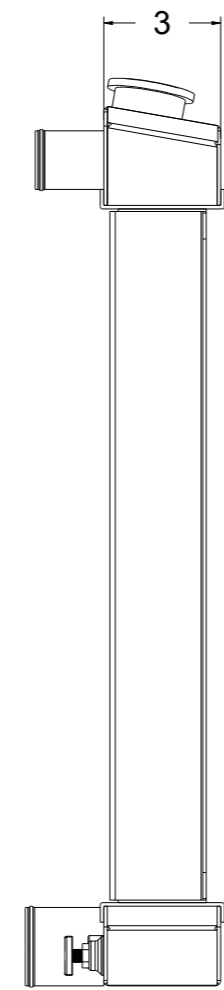

8 7 6 5 4 3 2 1

D
C
B
A

D
C
B
A

SKU #	Transmission	Core Size
1-98506-110	Automatic	Standard (2 Rows Of 1" Tubes)
1-98506-210	Automatic	Upgraded (2 Rows Of 1.25" Tubes)

Wizard[™] cooling
Custom Aluminum Radiators
www.wizardcooling.com

Contact Us:
716-655-6760

Part Number
1-98506-Radiator

8 7 6 5 4 3 2 1