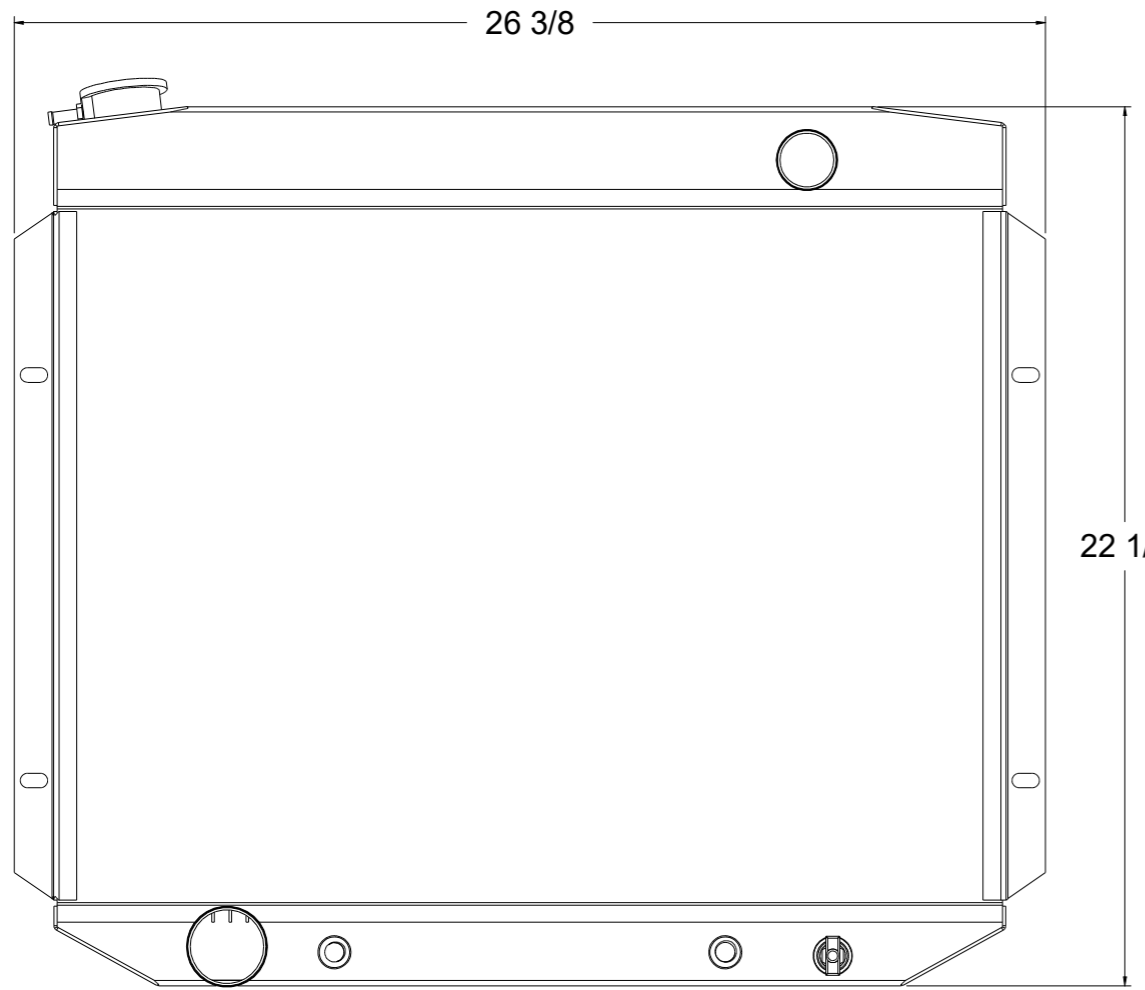

8 7 6 5 4 3 2 1

D
C
B
A

D
C
B
A

SKU #	Transmission	Core Size
1-98506-110	Automatic	Standard (2 Rows Of 1" Tubes)
1-98506-210	Automatic	Upgraded (2 Rows Of 1.25" Tubes)

Wizard[™] cooling
Custom Aluminum Radiators
www.wizardcooling.com