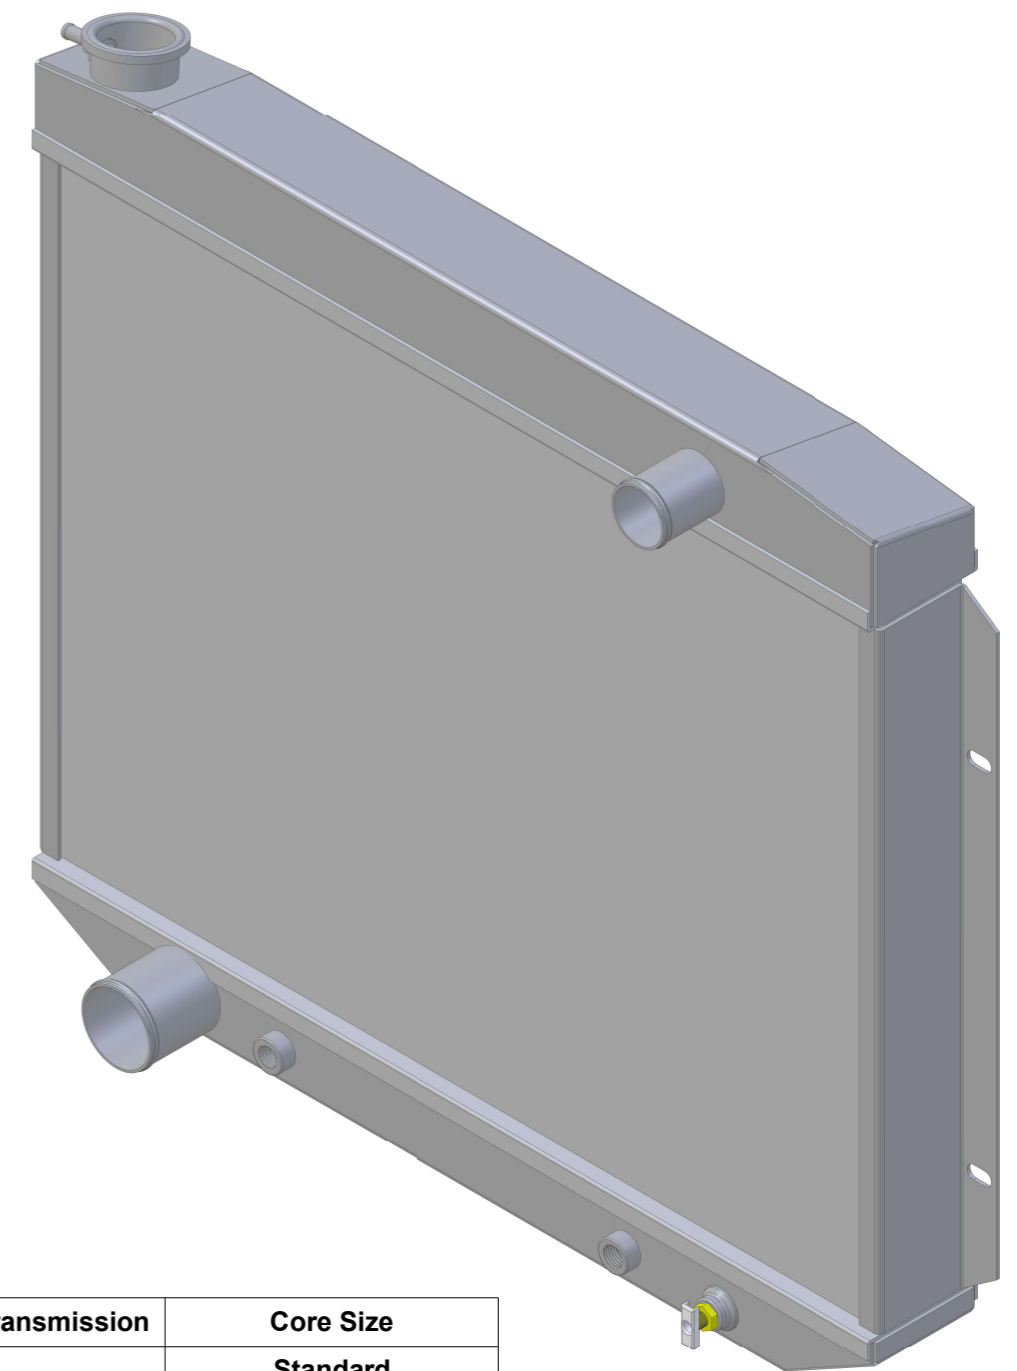

8 7 6 5 4 3 2 1

D
C
B
A

D
C
B
A

SKU #	Transmission	Core Size
1-98506-110	Automatic	Standard (2 Rows Of 1" Tubes)
1-98506-210	Automatic	Upgraded (2 Rows Of 1.25" Tubes)

Wizard[™] cooling
Custom Aluminum Radiators
www.wizardcooling.com

Contact Us:
716-655-6760

Part Number
1-98506-Radiator

8 7 6 5 4 3 2 1