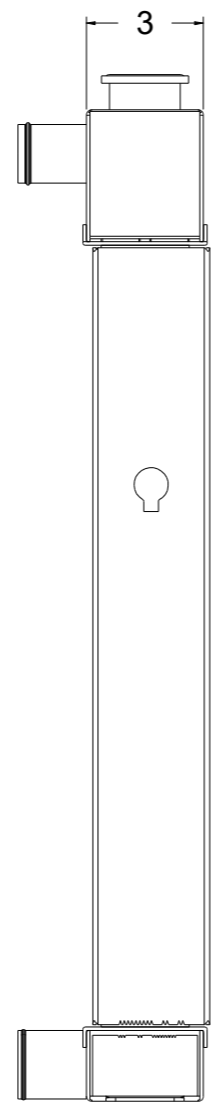

8 7 6 5 4 3 2 1

SKU #	Transmission	Core Size
1-98485-110	Automatic	Standard (2 Rows Of 1" Tubes)
1-98485-210	Automatic	Upgraded (2 Rows Of 1.25" Tubes)

Contact Us:  
716-655-6760

Part Number  
**1-98485-Radiator**

8 7 6 5 4 3 2 1

D  
C  
B  
A

D  
C  
B  
A