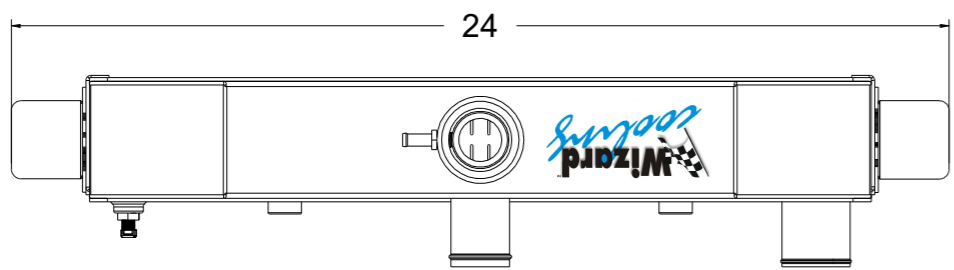

8 7 6 5 4 3 2 1

SKU #	Transmission	Core Size
1-98485-110	Automatic	Standard (2 Rows Of 1" Tubes)
1-98485-210	Automatic	Upgraded (2 Rows Of 1.25" Tubes)

Contact Us:  
716-655-6760

Part Number  
**1-98485-Radiator**