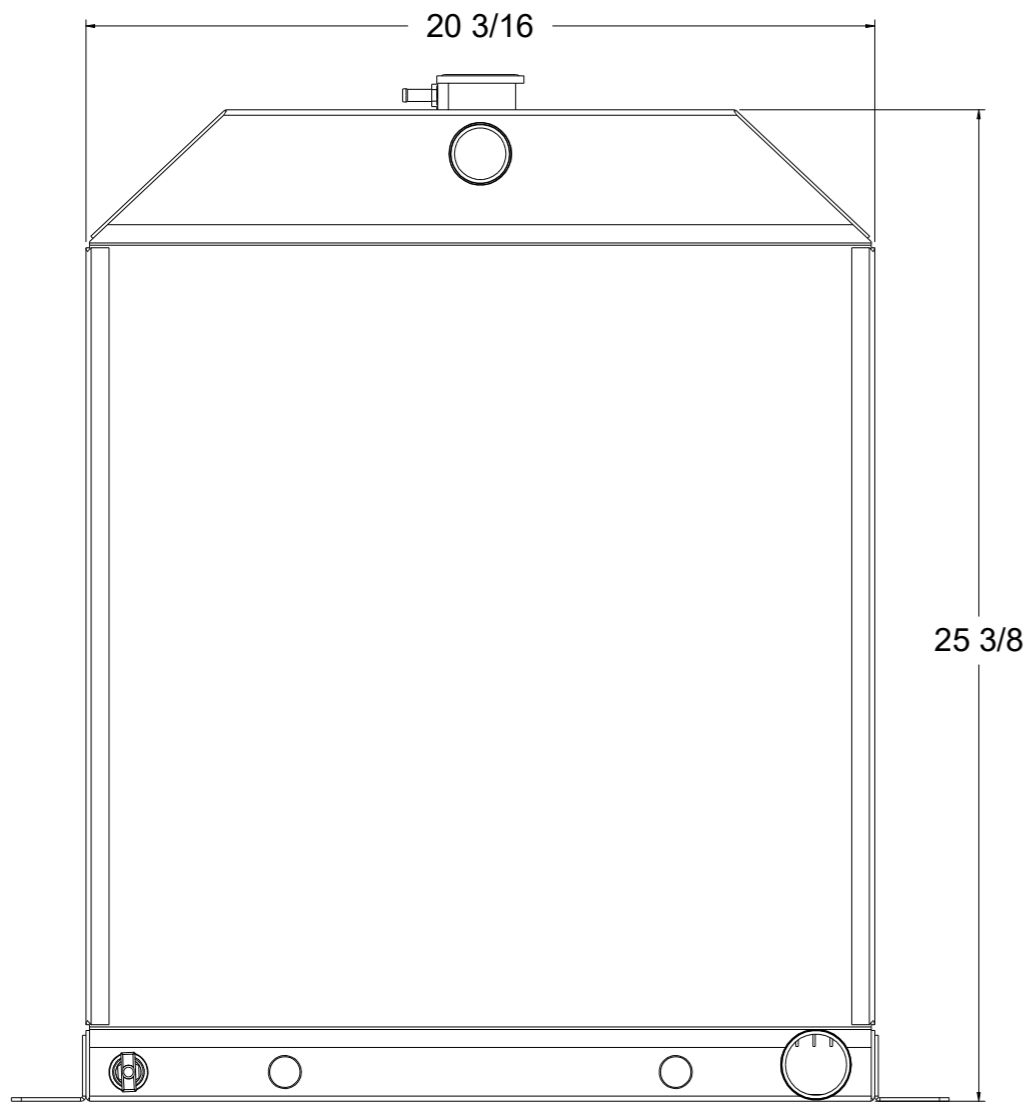

8 7 6 5 4 3 2 1

SKU #	Transmission	Core Size
1-98485-110	Automatic	Standard (2 Rows Of 1" Tubes)
1-98485-210	Automatic	Upgraded (2 Rows Of 1.25" Tubes)

Contact Us:  
716-655-6760

Part Number  
**1-98485-Radiator**