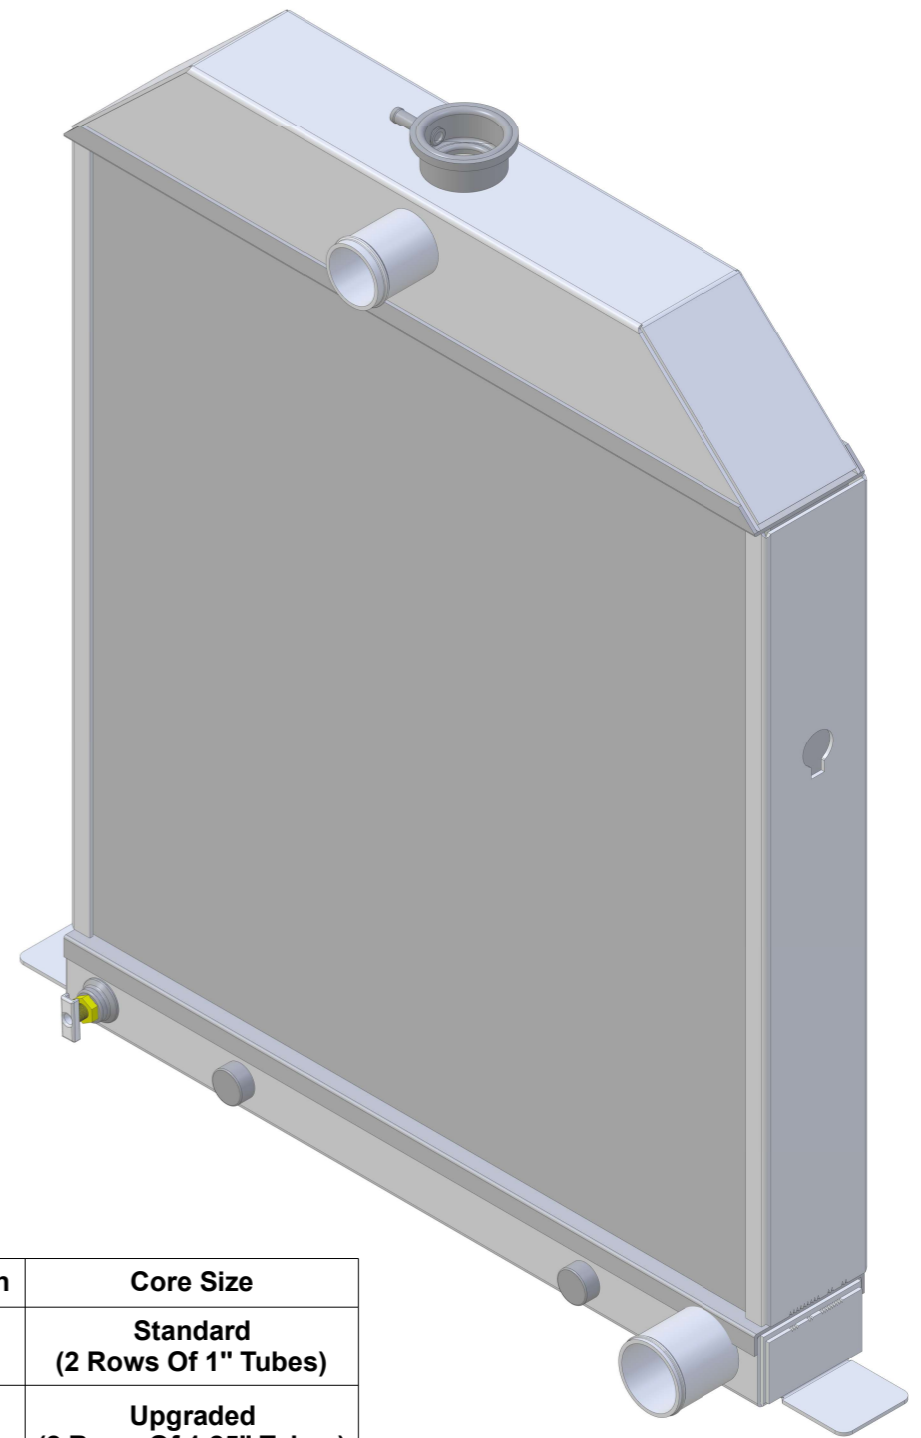

8 7 6 5 4 3 2 1

SKU #	Transmission	Core Size
1-98485-110	Automatic	Standard (2 Rows Of 1" Tubes)
1-98485-210	Automatic	Upgraded (2 Rows Of 1.25" Tubes)

Contact Us:  
716-655-6760

Part Number  
**1-98485-Radiator**