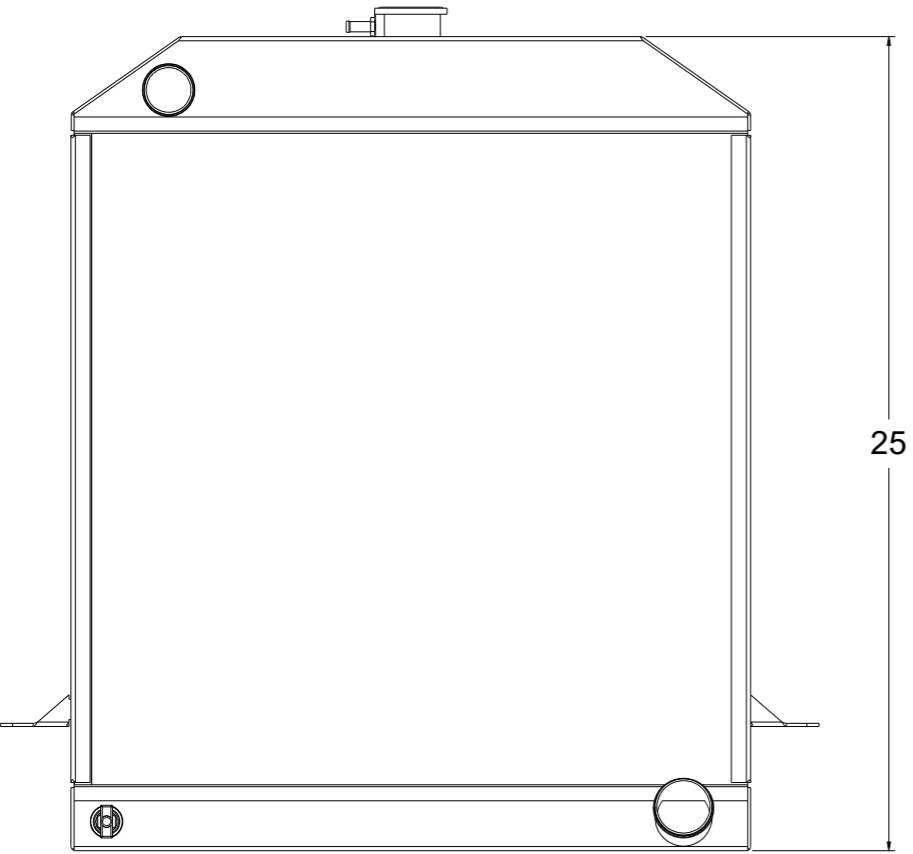

8 7 6 5 4 3 2 1

D

SKU #	Transmission	Core Size
1-98497-100	Manual	Standard (2 Rows Of 1" Tubes)
1-98497-200	Manual	Upgraded (2 Rows Of 1.25" Tubes)

C

B

A

D

C

B

A

Wizard
cooling
Custom Aluminum Radiators
www.wizardcooling.com

Contact Us:
716-655-6760

Part Number
1-98497-Radiator

8 7 6 5 4 3 2 1