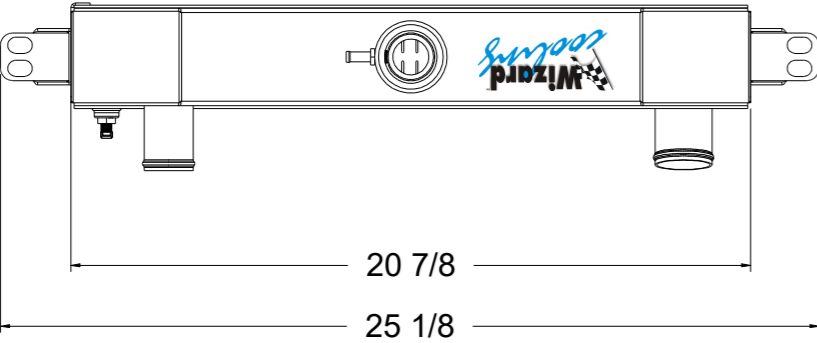

8 7 6 5 4 3 2 1

D

SKU #	Transmission	Core Size
1-98497-100	Manual	Standard (2 Rows Of 1" Tubes)
1-98497-200	Manual	Upgraded (2 Rows Of 1.25" Tubes)

C

B

A

D

C