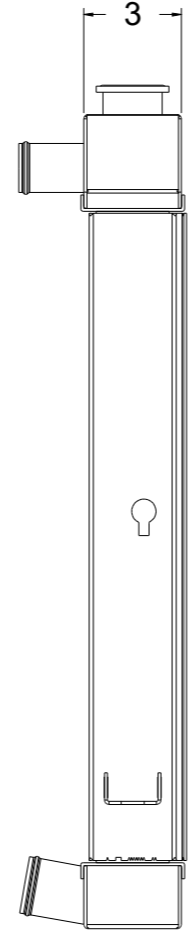

8 7 6 5 4 3 2 1

D

SKU #	Transmission	Core Size
1-98497-100	Manual	Standard (2 Rows Of 1" Tubes)
1-98497-200	Manual	Upgraded (2 Rows Of 1.25" Tubes)

C

B

A

D

C

B

A

Wizard
cooling
Custom Aluminum Radiators
www.wizardcooling.com

Contact Us:
716-655-6760

Part Number
1-98497-Radiator

8 7 6 5 4 3 2 1