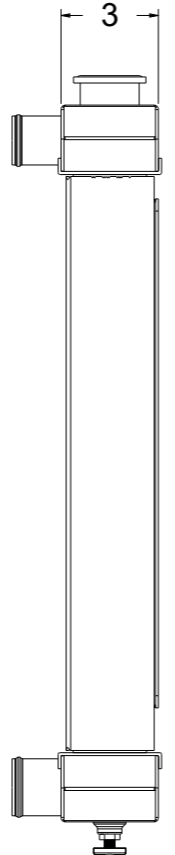

8 7 6 5 4 3 2 1

D

D

SKU #	Transmission	Core Size
1-10268-100	Manual	Standard (2 Rows Of 1" Tubes)
1-10268-200	Manual	Upgraded (2 Rows Of 1.25" Tubes)

C

C

B

B

A

A

8 7 6 5 4 3 2 1

www.wizardcooling.com

Contact Us:
716-655-6760

Part Number
1-10268-Radiator