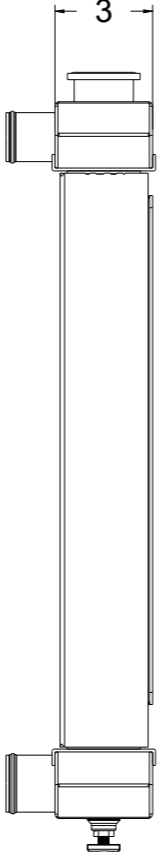

8 7 6 5 4 3 2 1

D

D

SKU #	Transmission	Core Size
1-10268-110	Automatic	Standard (2 Rows Of 1" Tubes)
1-10268-210	Automatic	Upgraded (2 Rows Of 1.25" Tubes)

C

C

B

B

A

A

8 7 6 5 4 3 2 1

**Wizard<sup>™</sup>  
cooling**  
Custom Aluminum Radiators  
[www.wizardcooling.com](http://www.wizardcooling.com)

Contact Us:  
716-655-6760

Part Number  
**1-10268-Radiator**