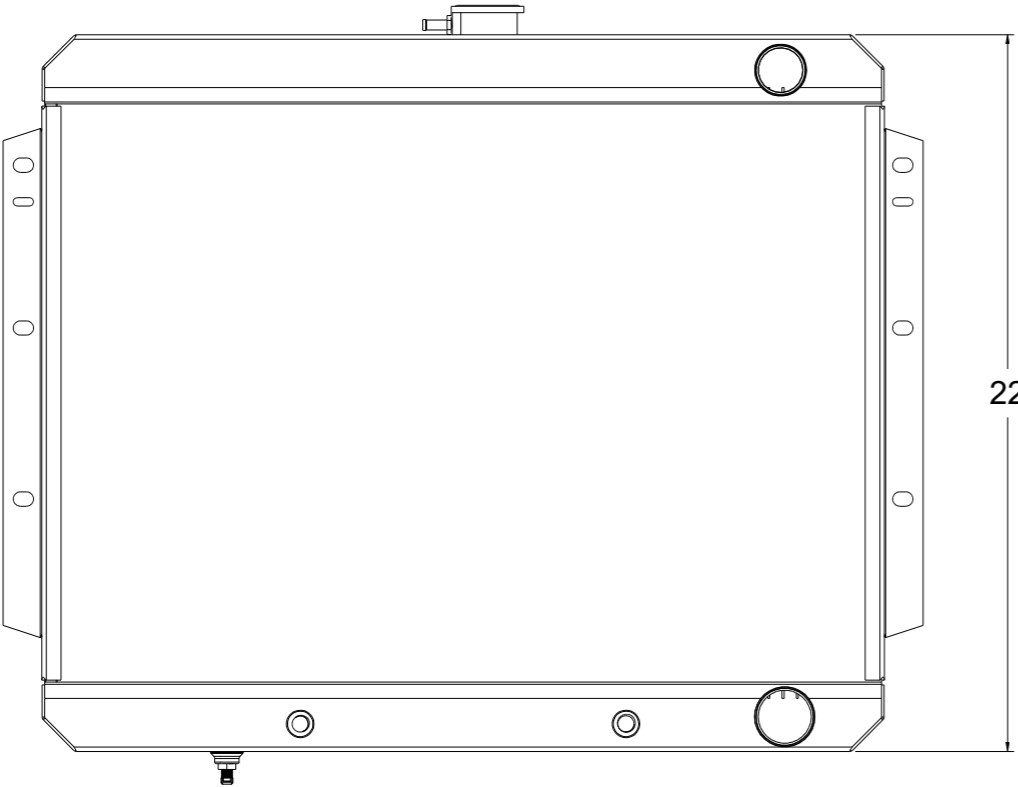

8 7 6 5 4 3 2 1

D

D

SKU #	Transmission	Core Size
1-10268-110	Automatic	Standard (2 Rows Of 1" Tubes)
1-10268-210	Automatic	Upgraded (2 Rows Of 1.25" Tubes)

C

C

B

B