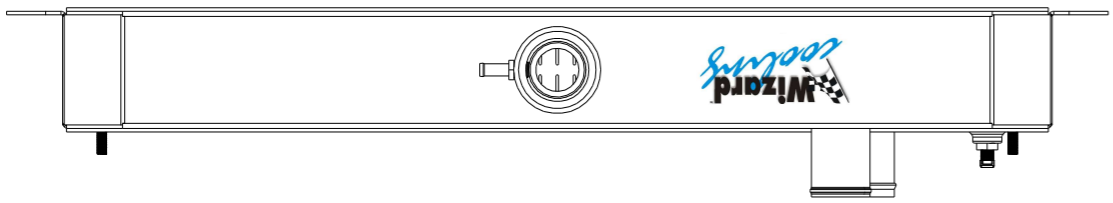

8 7 6 5 4 3 2 1

D

D

C

C

B

B

SKU #	Transmission	Core Size
1-281-100	Manual	Standard (2 Rows Of 1" Tubes)
1-281-200	Manual	Upgraded (2 Rows Of 1.25" Tubes)