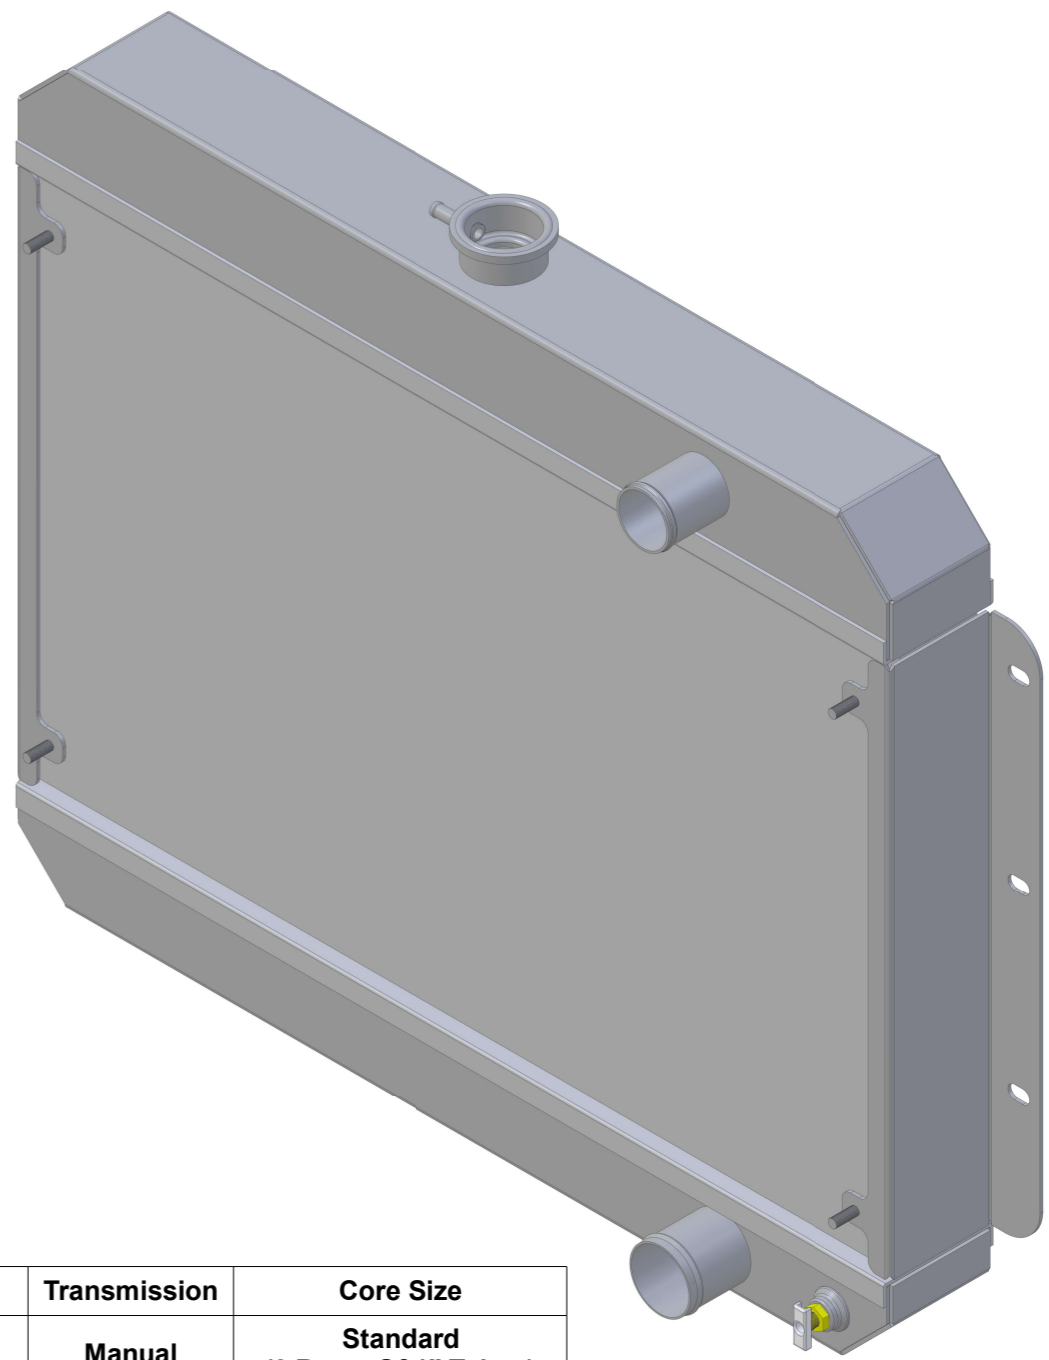

8 7 6 5 4 3 2 1

D

D

C

C

B

B

SKU #	Transmission	Core Size
1-281-100	Manual	Standard (2 Rows Of 1" Tubes)
1-281-200	Manual	Upgraded (2 Rows Of 1.25" Tubes)