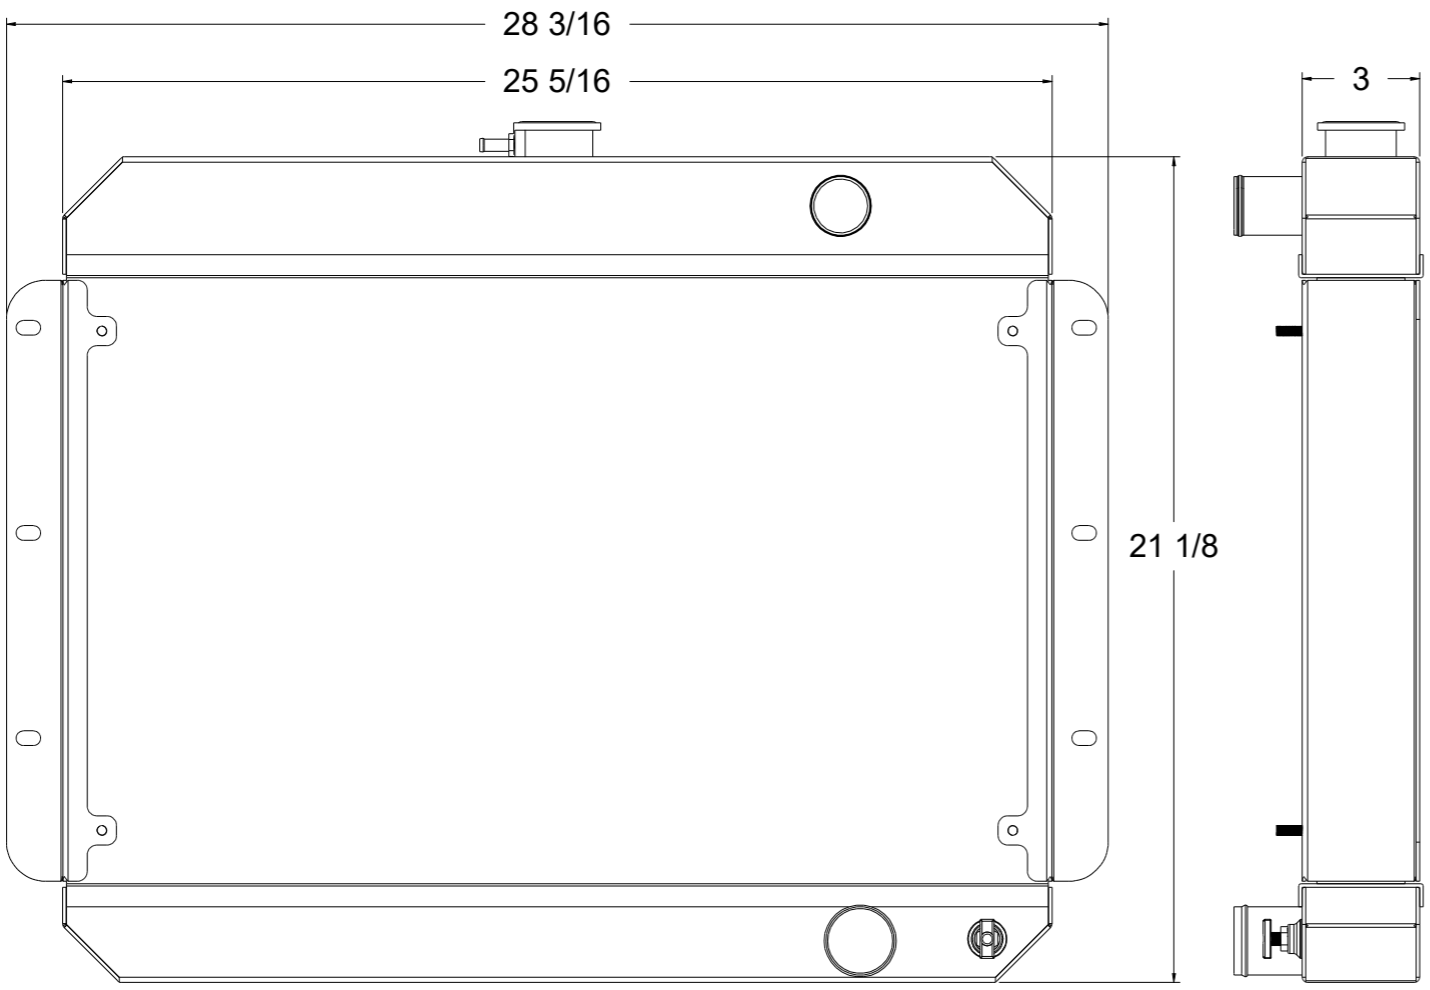

8 7 6 5 4 3 2 1

D

D

C

C

B

B

SKU #	Transmission	Core Size
1-281-100	Manual	Standard (2 Rows Of 1" Tubes)
1-281-200	Manual	Upgraded (2 Rows Of 1.25" Tubes)