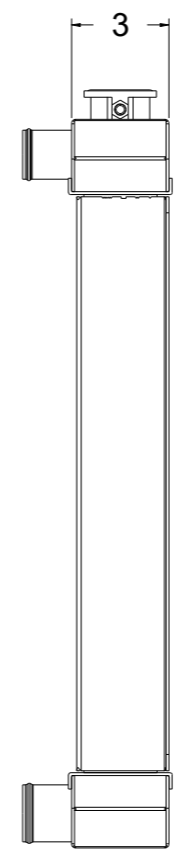

8 7 6 5 4 3 2 1

D

D

SKU #	Transmission	Core Size
1-10273-100	Manual	Standard (2 Rows Of 1" Tubes)
1-10273-200	Manual	Upgraded (2 Rows Of 1.25" Tubes)

C

C

B

B