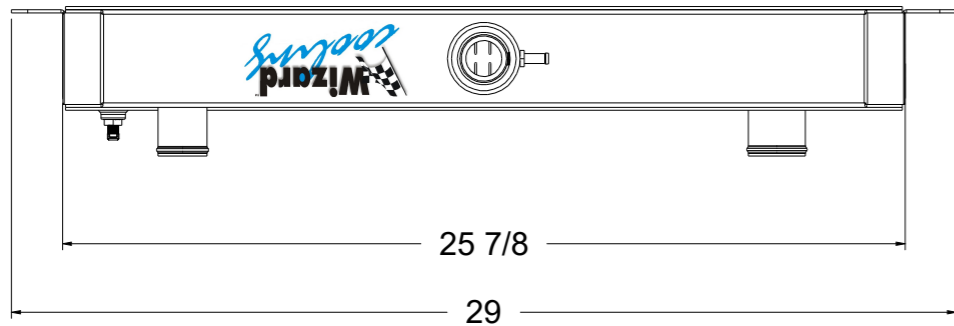

8 7 6 5 4 3 2 1

D

D

SKU #	Transmission	Core Size
1-10273-100	Manual	Standard (2 Rows Of 1" Tubes)
1-10273-200	Manual	Upgraded (2 Rows Of 1.25" Tubes)

C

C

B

B