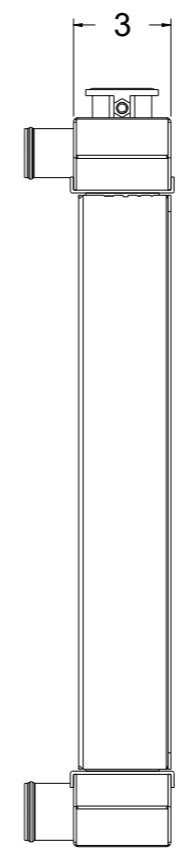

Wizard
cooling
Custom Aluminum Radiators
www.wizardcooling.com

Contact Us:
716-655-6760

Part Number
1-10273-Radiator

8 7 6 5 4 3 2 1