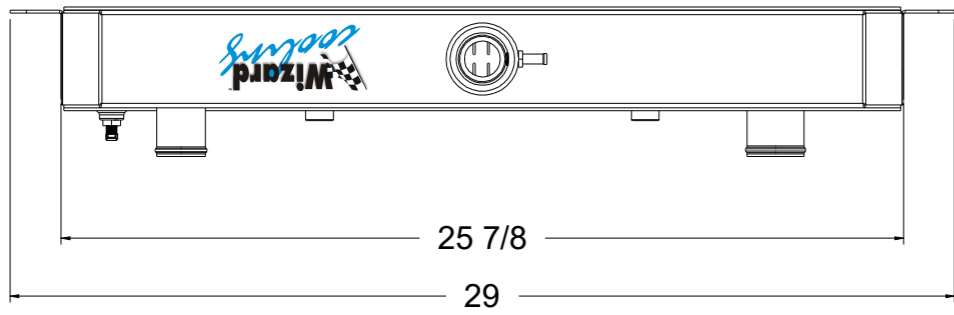

8 7 6 5 4 3 2 1

D

D

SKU #	Transmission	Core Size
1-10273-110	Automatic	Standard (2 Rows Of 1" Tubes)
1-10273-210	Automatic	Upgraded (2 Rows Of 1.25" Tubes)

C

C

B

B