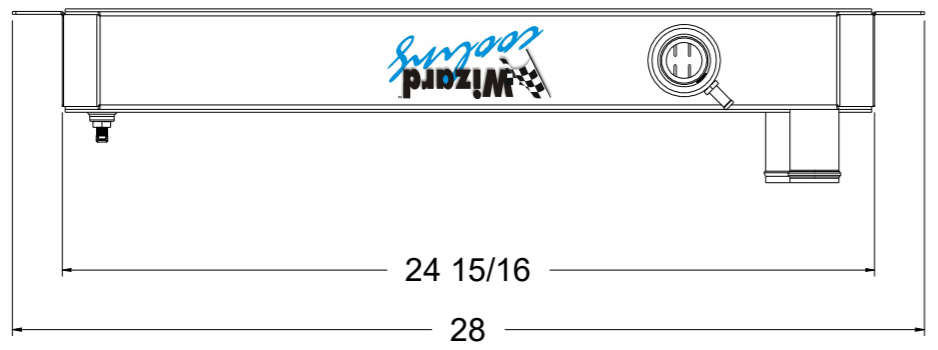

8 7 6 5 4 3 2 1

D

D

SKU #	Transmission	Core Size
1-1666-100	Manual	Standard (2 Rows Of 1" Tubes)
1-1666-200	Manual	Upgraded (2 Rows Of 1.25" Tubes)

C

C

B

B