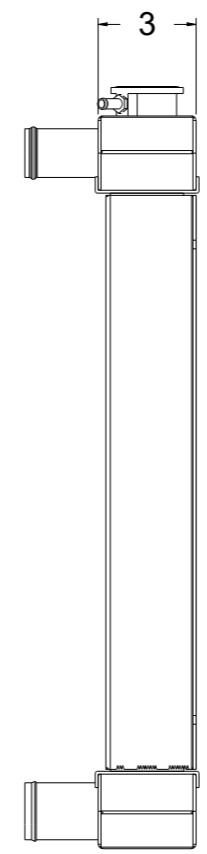

Wizard
cooling
Custom Aluminum Radiators
www.wizardcooling.com

Contact Us:
716-655-6760

Part Number
1-1666-Radiator

8 7 6 5 4 3 2 1