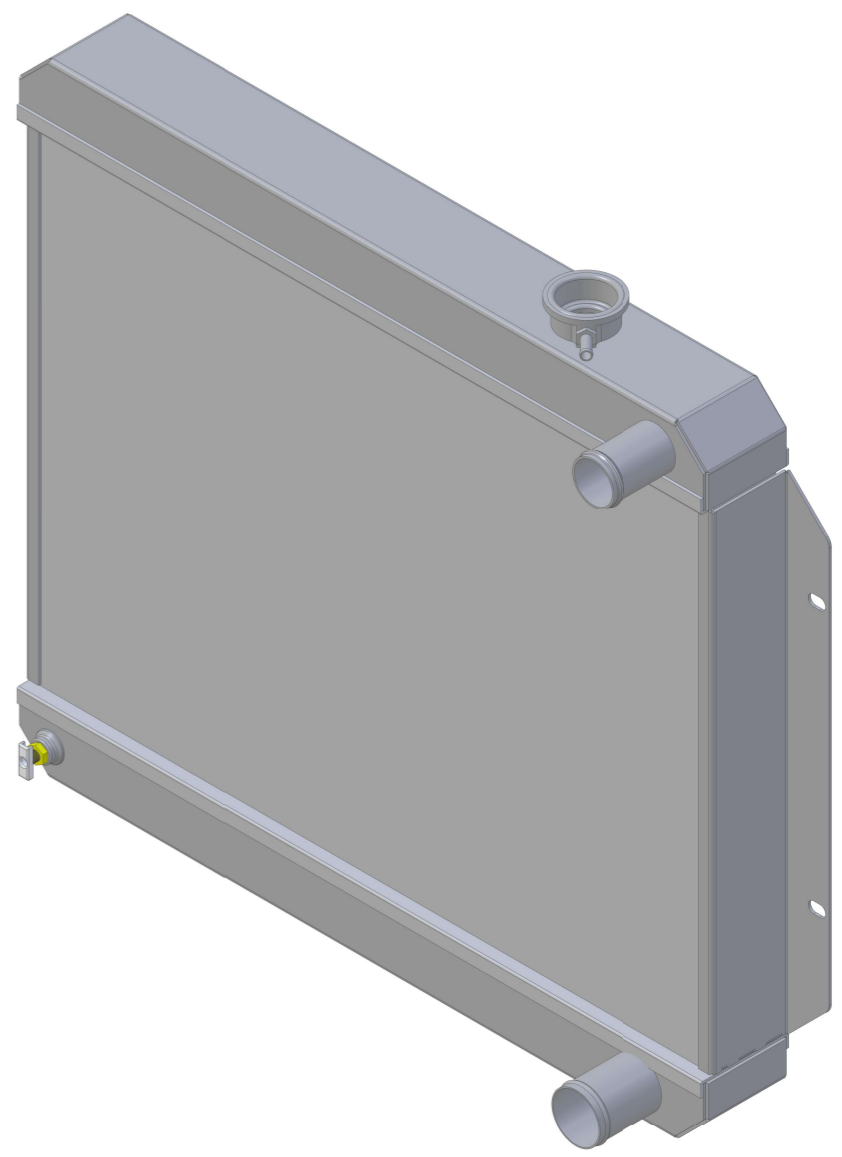

Wizard
cooling
Custom Aluminum Radiators
www.wizardcooling.com

Contact Us:
716-655-6760

Part Number
1-1666-Radiator

8 7 6 5 4 3 2 1