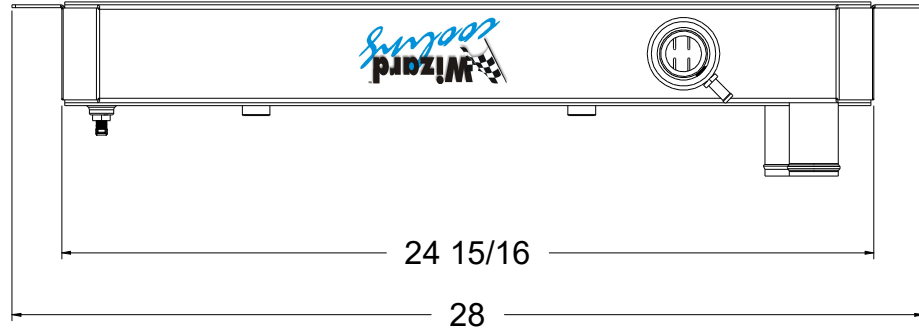

8 7 6 5 4 3 2 1

D

D

SKU #	Transmission	Core Size
1-1666-110	Automatic	Standard (2 Rows Of 1" Tubes)
1-1666-210	Automatic	Upgraded (2 Rows Of 1.25" Tubes)

C

C

B

B