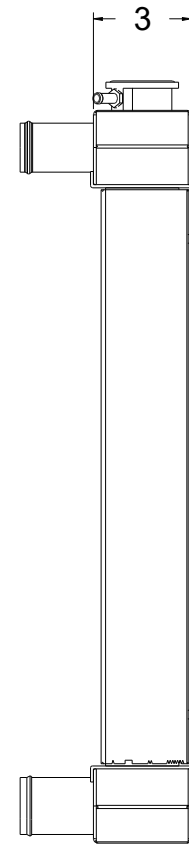

8 7 6 5 4 3 2 1

D

D

SKU #	Transmission	Core Size
1-1666-110	Automatic	Standard (2 Rows Of 1" Tubes)
1-1666-210	Automatic	Upgraded (2 Rows Of 1.25" Tubes)

C

C

B

B