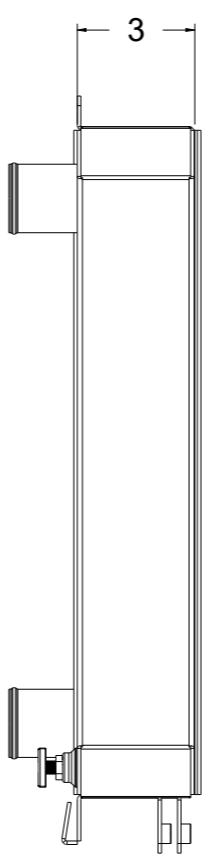

8 7 6 5 4 3 2 1

D
C
B
A

D
C
B
A

SKU #	Transmission	Core Size
1-1651-100	Manual	Standard (2 Rows Of 1" Tubes)
1-1651-200	Manual	Upgraded (2 Rows Of 1.25" Tubes)

Contact Us:
716-655-6760

Part Number
1-1651-Radiator

8 7 6 5 4 3 2 1