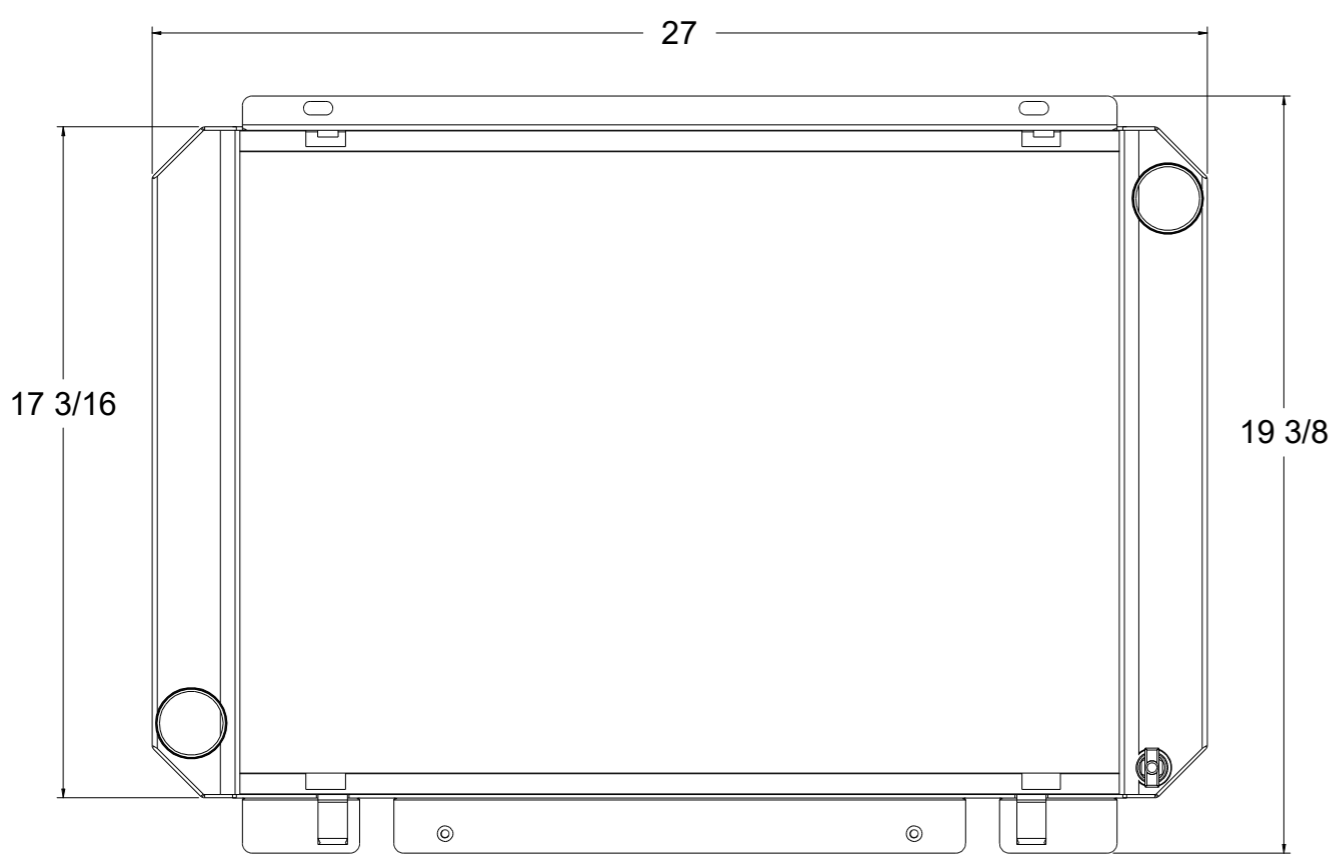

8 7 6 5 4 3 2 1

D
C
B
A

D
C
B
A

SKU #	Transmission	Core Size
1-1651-100	Manual	Standard (2 Rows Of 1" Tubes)
1-1651-200	Manual	Upgraded (2 Rows Of 1.25" Tubes)

Contact Us:
716-655-6760

Part Number
1-1651-Radiator