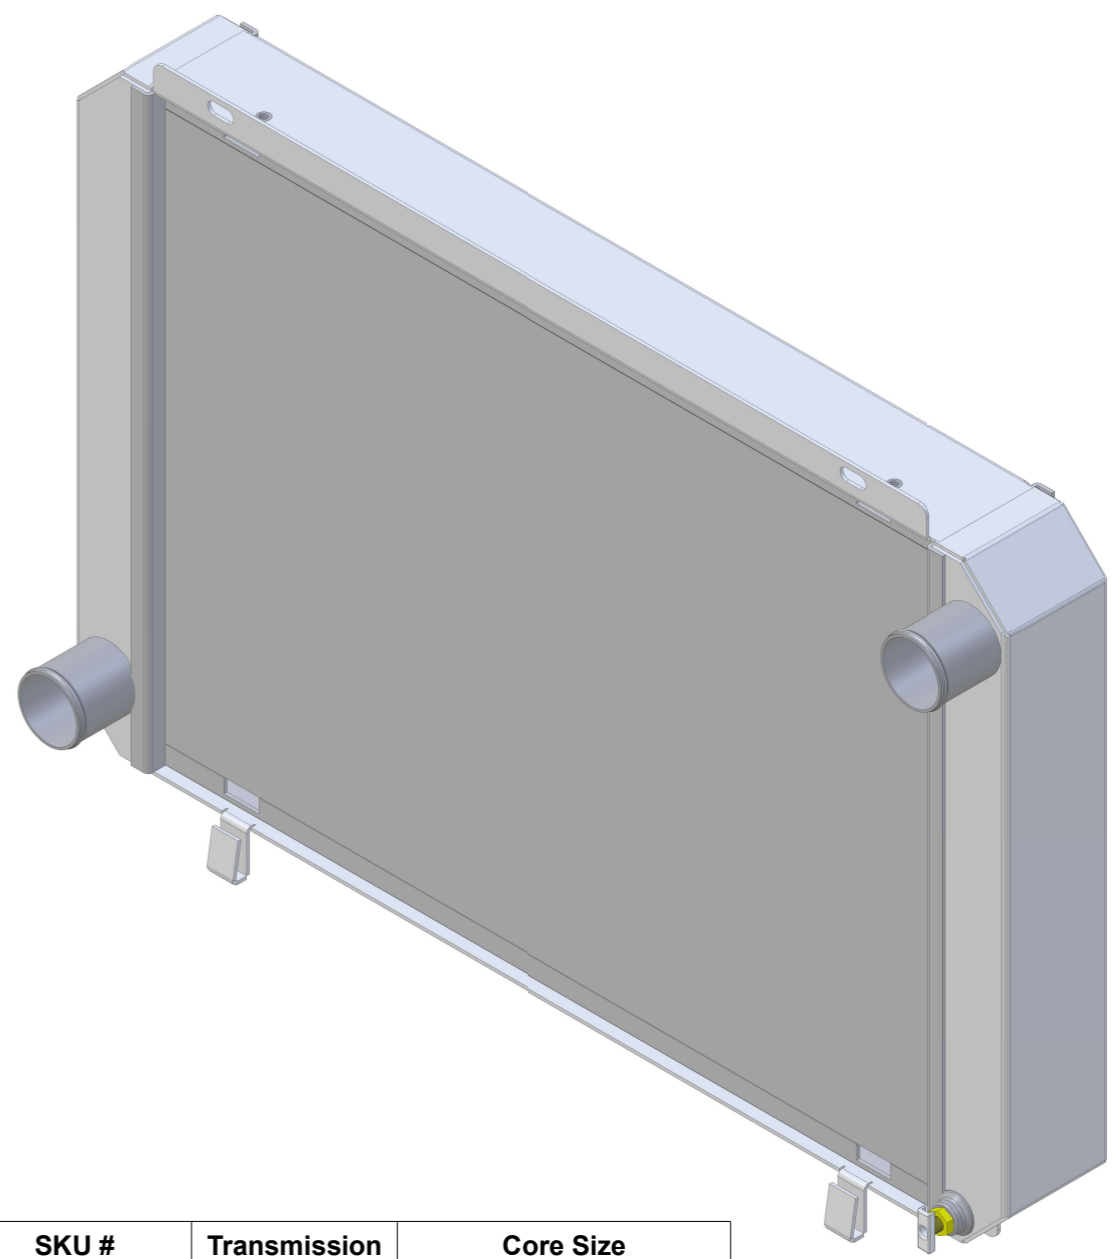

8 7 6 5 4 3 2 1

D
C
B
A

D
C
B
A

SKU #	Transmission	Core Size
1-1651-100	Manual	Standard (2 Rows Of 1" Tubes)
1-1651-200	Manual	Upgraded (2 Rows Of 1.25" Tubes)

Contact Us:
716-655-6760

Part Number
1-1651-Radiator