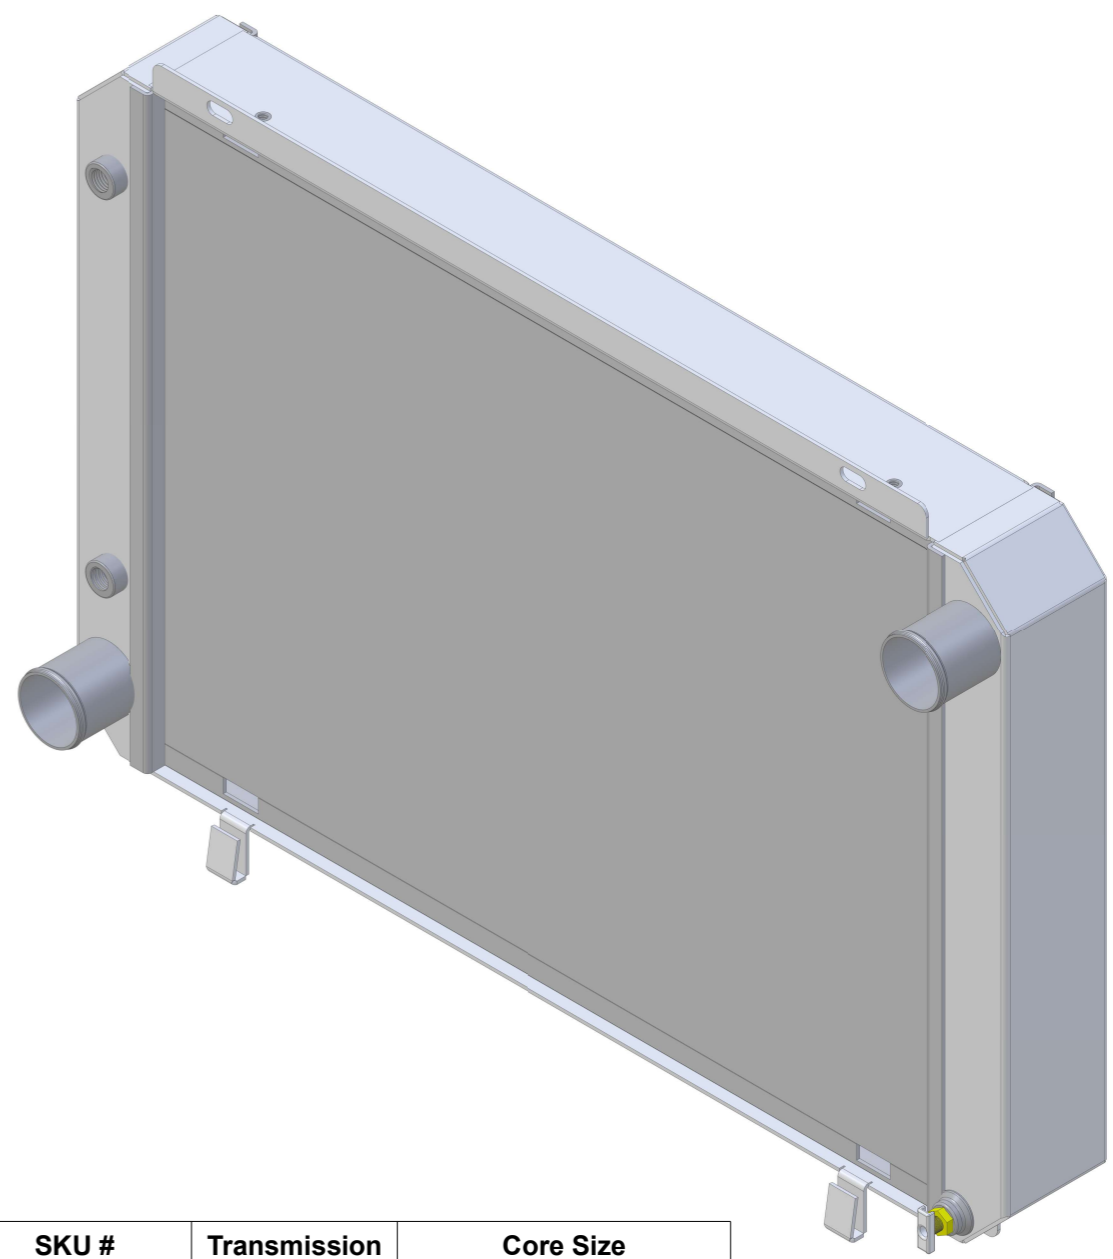

8 7 6 5 4 3 2 1

D

D

C

C

B

B

SKU #	Transmission	Core Size
1-1651-110	Automatic	Standard (2 Rows Of 1" Tubes)
1-1651-210	Automatic	Upgraded (2 Rows Of 1.25" Tubes)