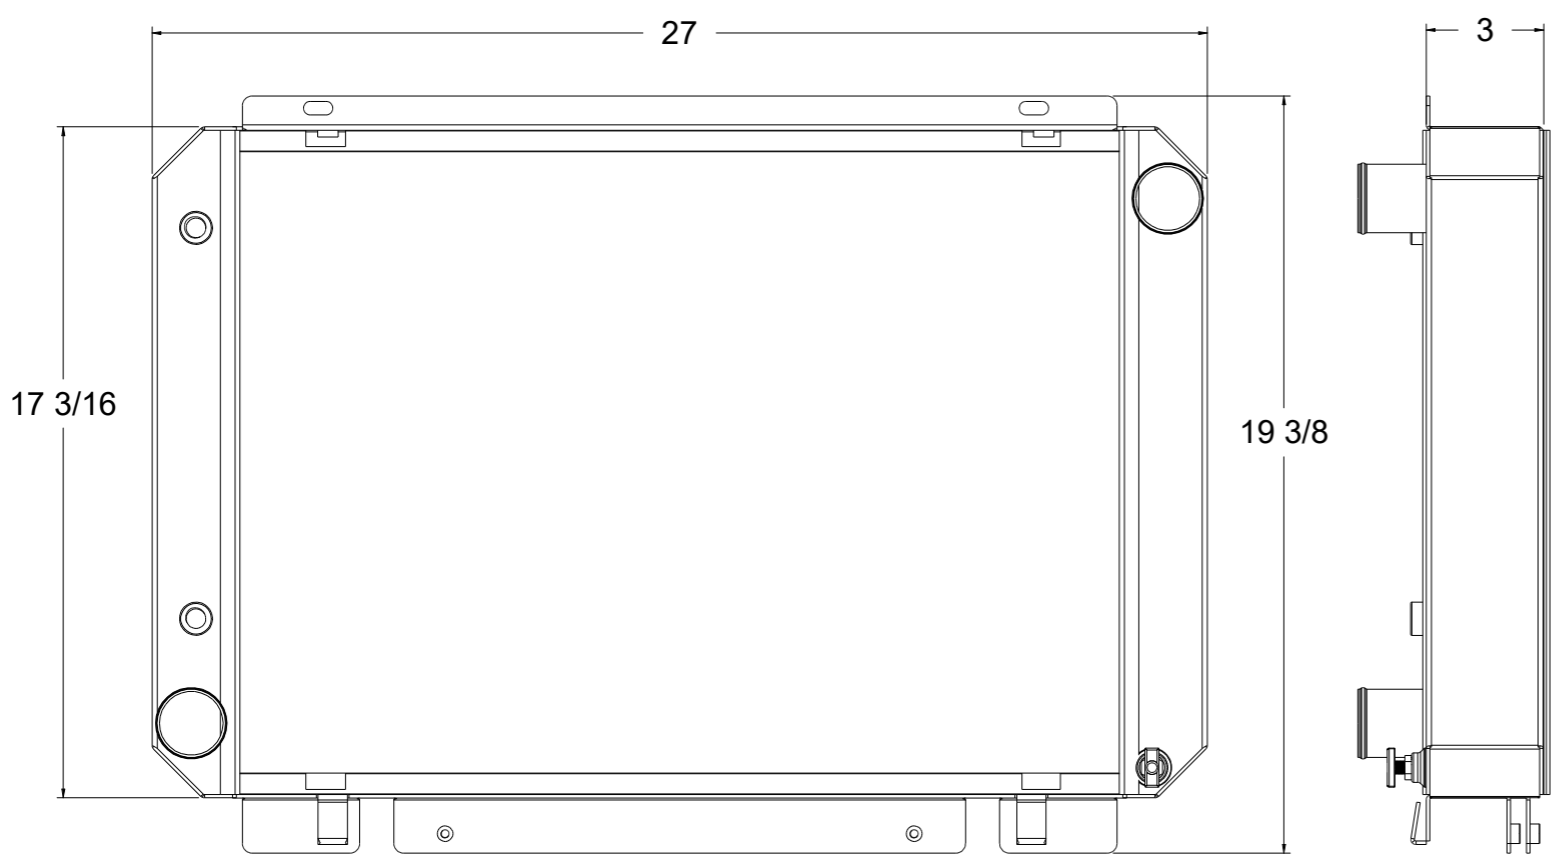

8 7 6 5 4 3 2 1

D

D

C

C

B

B

SKU #	Transmission	Core Size
1-1651-110	Automatic	Standard (2 Rows Of 1" Tubes)
1-1651-210	Automatic	Upgraded (2 Rows Of 1.25" Tubes)