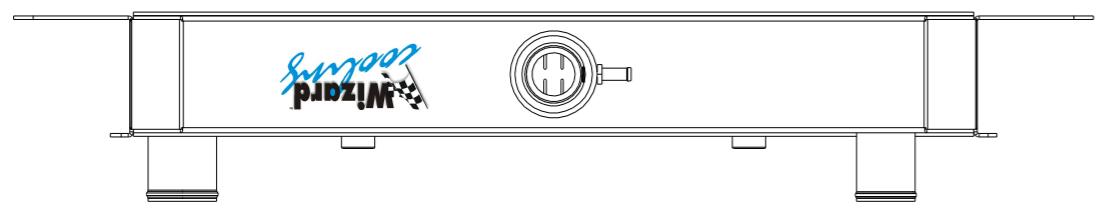

8 7 6 5 4 3 2 1

D

D

C

C