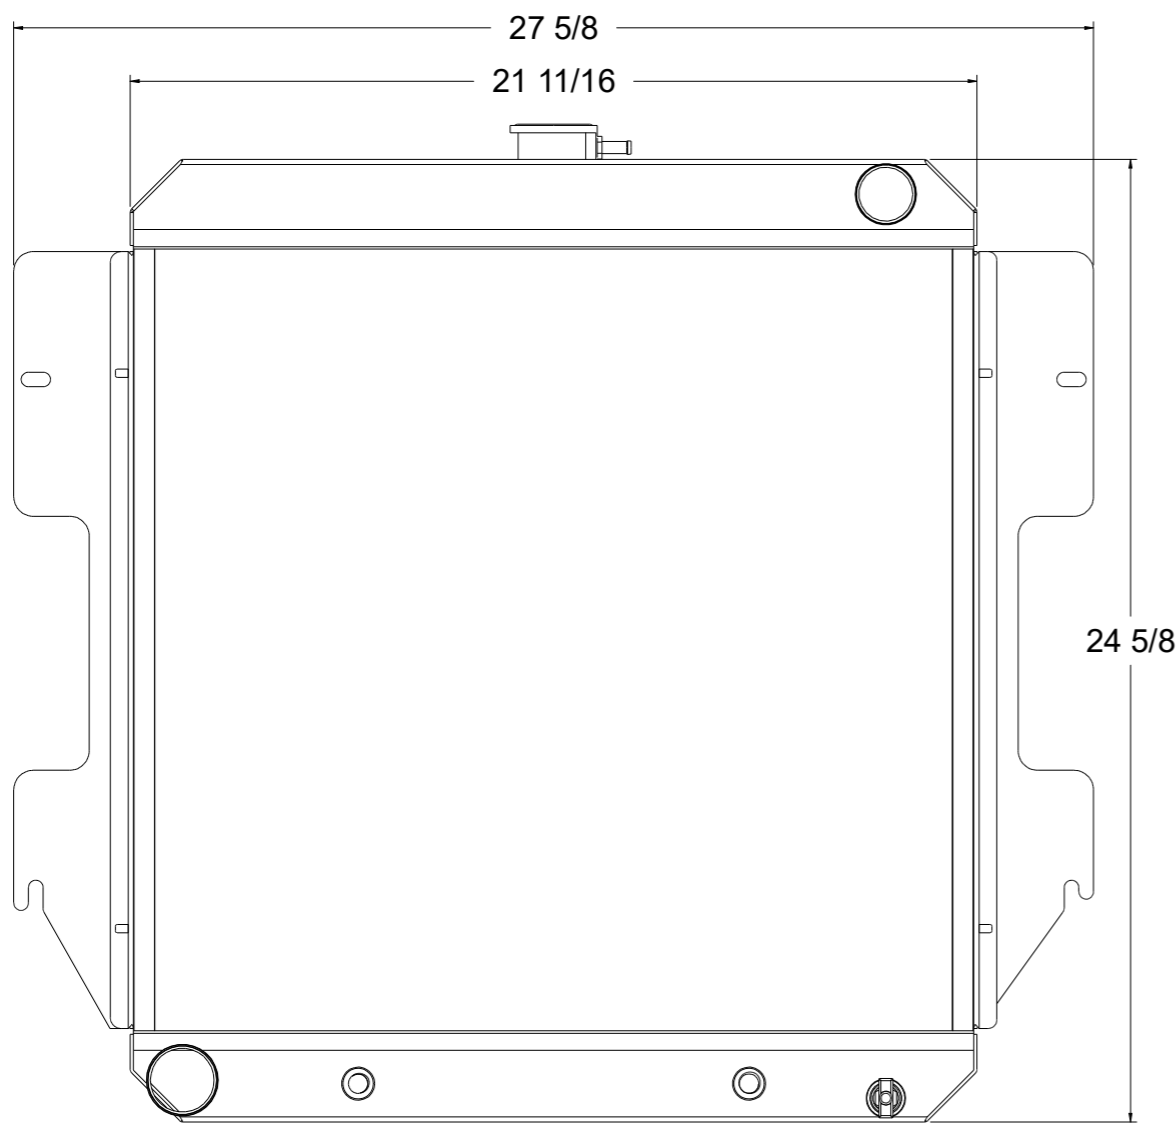

8 7 6 5 4 3 2 1

D

D

C

C

B

B

A

A

SKU #	Transmission	Core Size
1-1643-110	Automatic	Standard (2 Rows Of 1" Tubes)
1-1643-210	Automatic	Upgraded (2 Rows Of 1.25" Tubes)

www.wizardcooling.com

Contact Us:
716-655-6760

Part Number
1-1643-Radiator

8 7 6 5 4 3 2 1