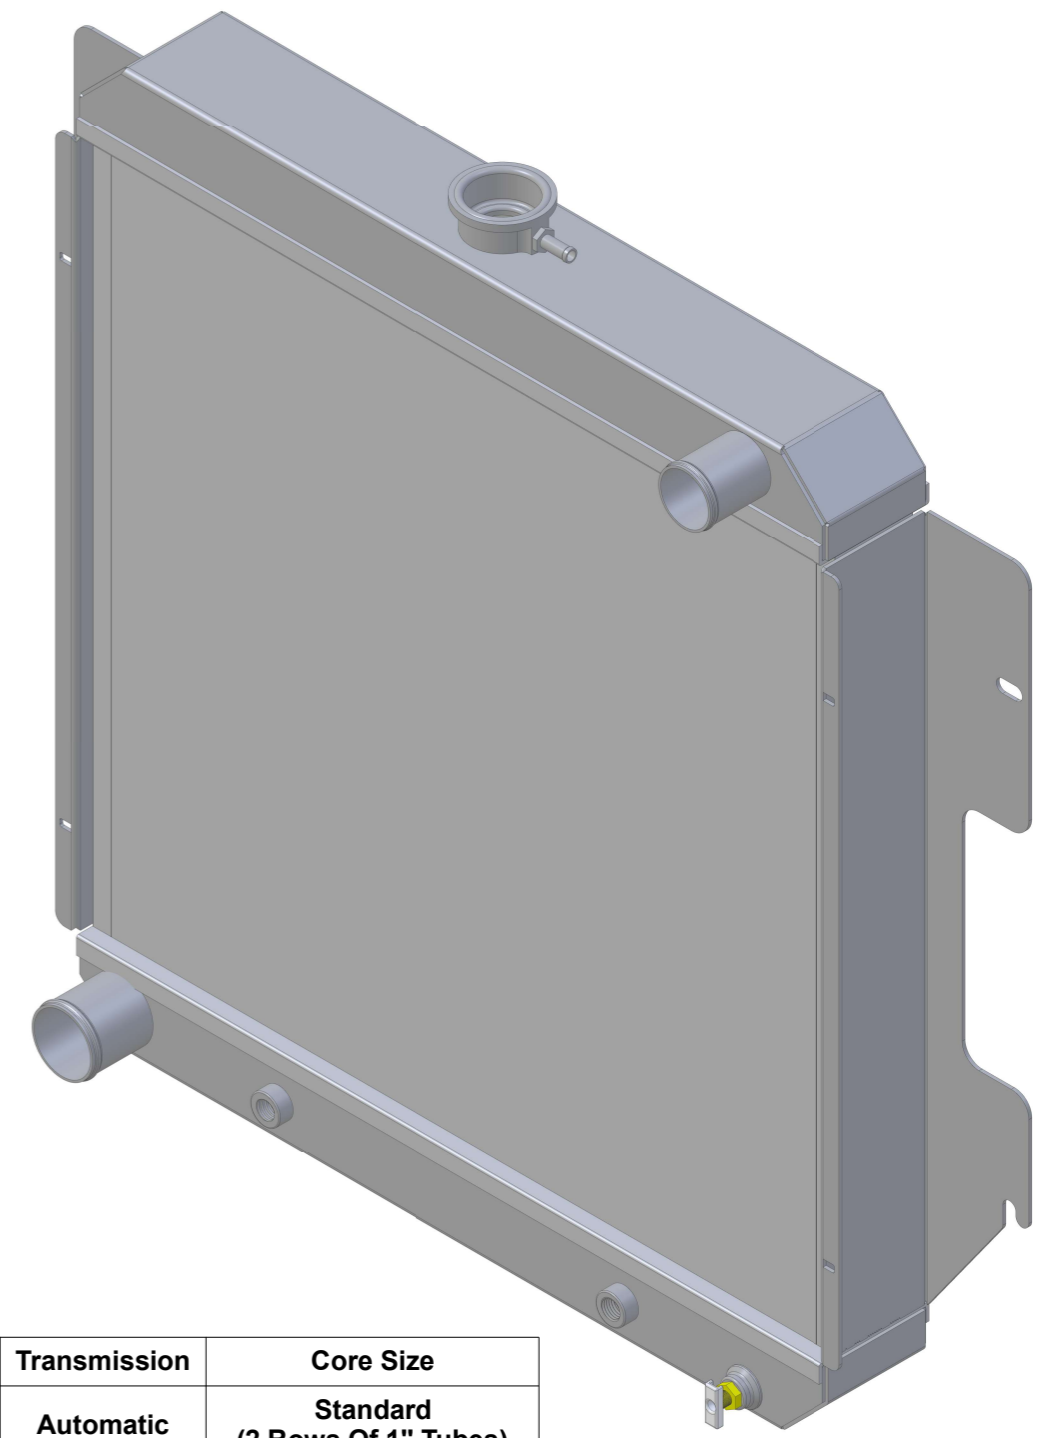

8 7 6 5 4 3 2 1

D

D

C

C

B

B

A

A

SKU #	Transmission	Core Size
1-1643-110	Automatic	Standard (2 Rows Of 1" Tubes)
1-1643-210	Automatic	Upgraded (2 Rows Of 1.25" Tubes)

www.wizardcooling.com

Contact Us:
716-655-6760

Part Number
1-1643-Radiator