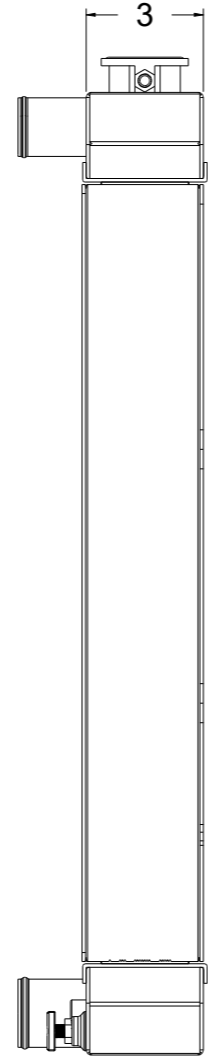

8 7 6 5 4 3 2 1

D

D

C

C

B

B

A

A

SKU #	Transmission	Core Size
1-1643-110	Automatic	Standard (2 Rows Of 1" Tubes)
1-1643-210	Automatic	Upgraded (2 Rows Of 1.25" Tubes)

www.wizardcooling.com

Contact Us:
716-655-6760

Part Number
1-1643-Radiator

8 7 6 5 4 3 2 1