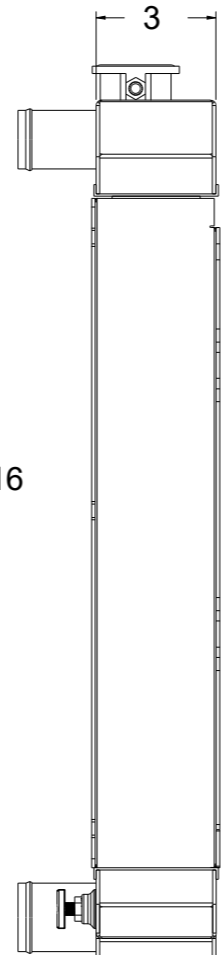

8 7 6 5 4 3 2 1

D

D

C

C

B

B

A

A

SKU #	Transmission	Core Size
1-1636-100	Manual	Standard (2 Rows Of 1" Tubes)
1-1636-200	Manual	Upgraded (2 Rows Of 1.25" Tubes)

www.wizardcooling.com

Contact Us:
716-655-6760

Part Number
1-1636-Radiator

8 7 6 5 4 3 2 1