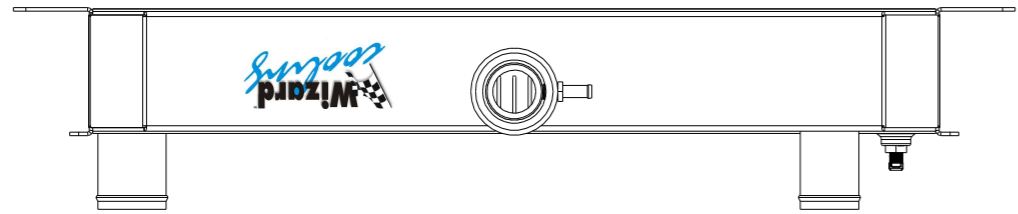

8 7 6 5 4 3 2 1

D

D